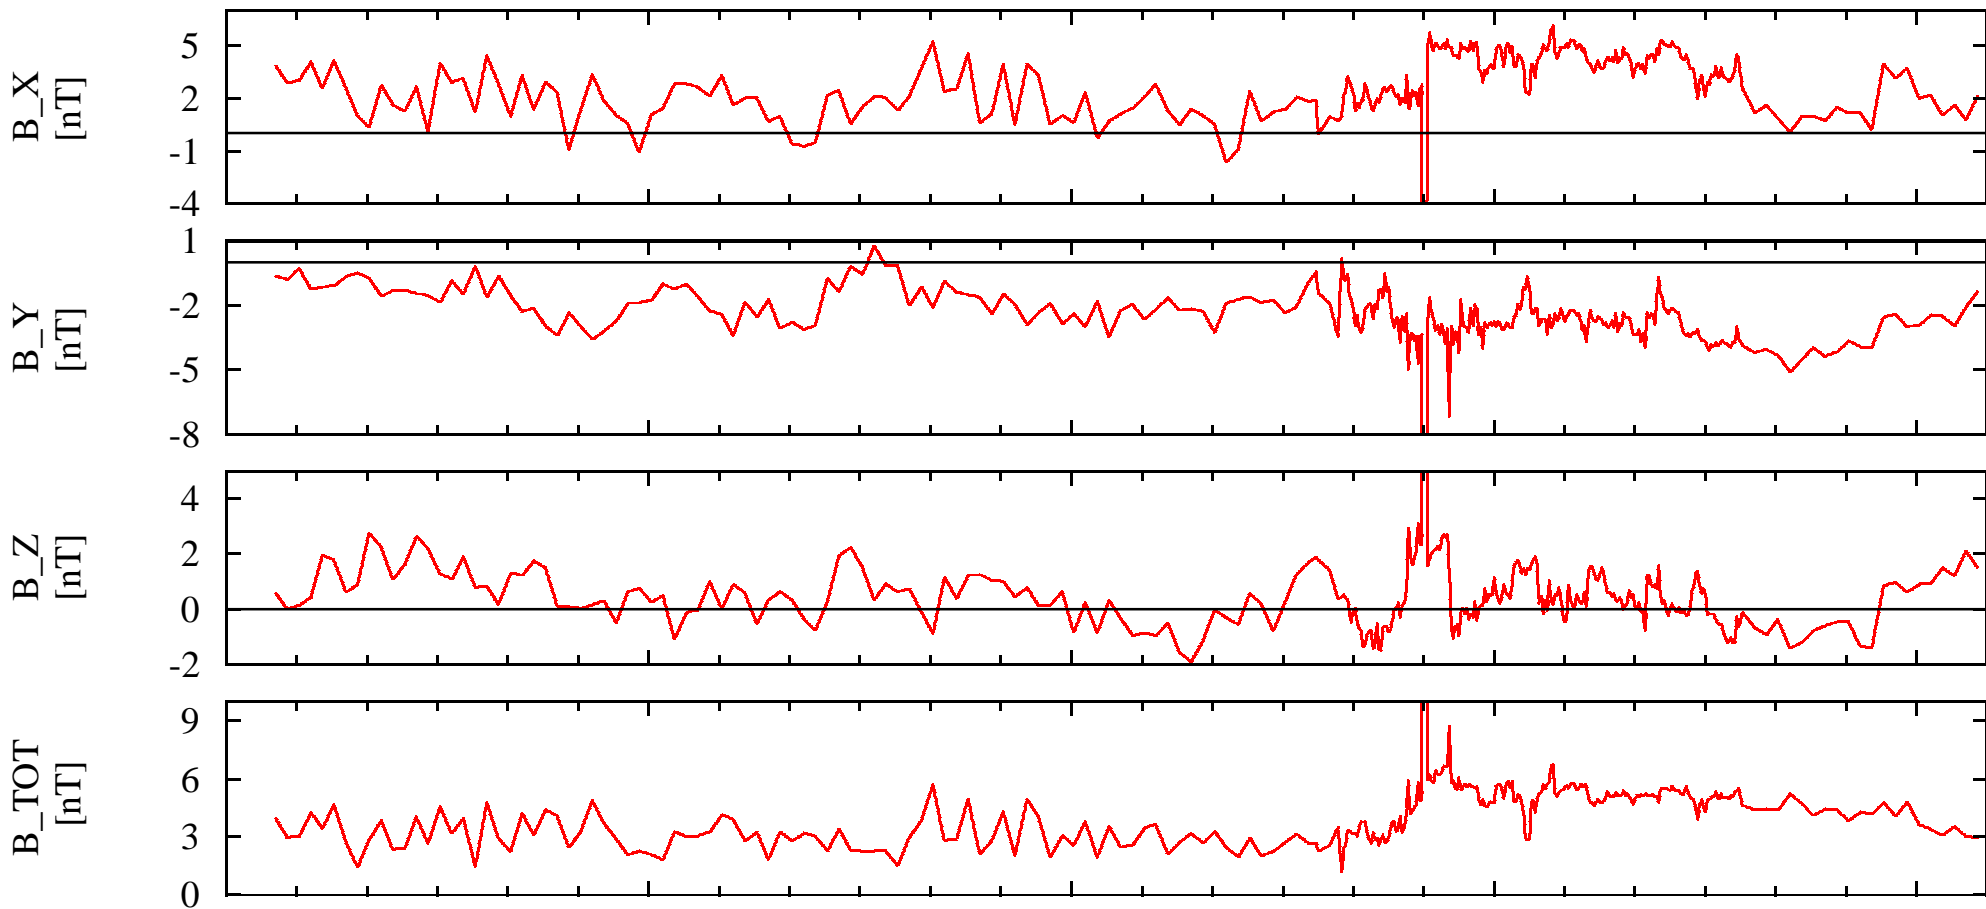

# NEAR Solar Orbital Coordinates

DOY: 224 00:00  
1999-Aug-12

Component	06:00	12:00	18:00	00:00
NSO_X	2.13e+005	2.13e+005	2.13e+005	2.14e+005
NSO_Y	4.92e+005	4.91e+005	4.89e+005	4.87e+005
NSO_Z	6.17e+004	6.24e+004	6.30e+004	6.32e+004