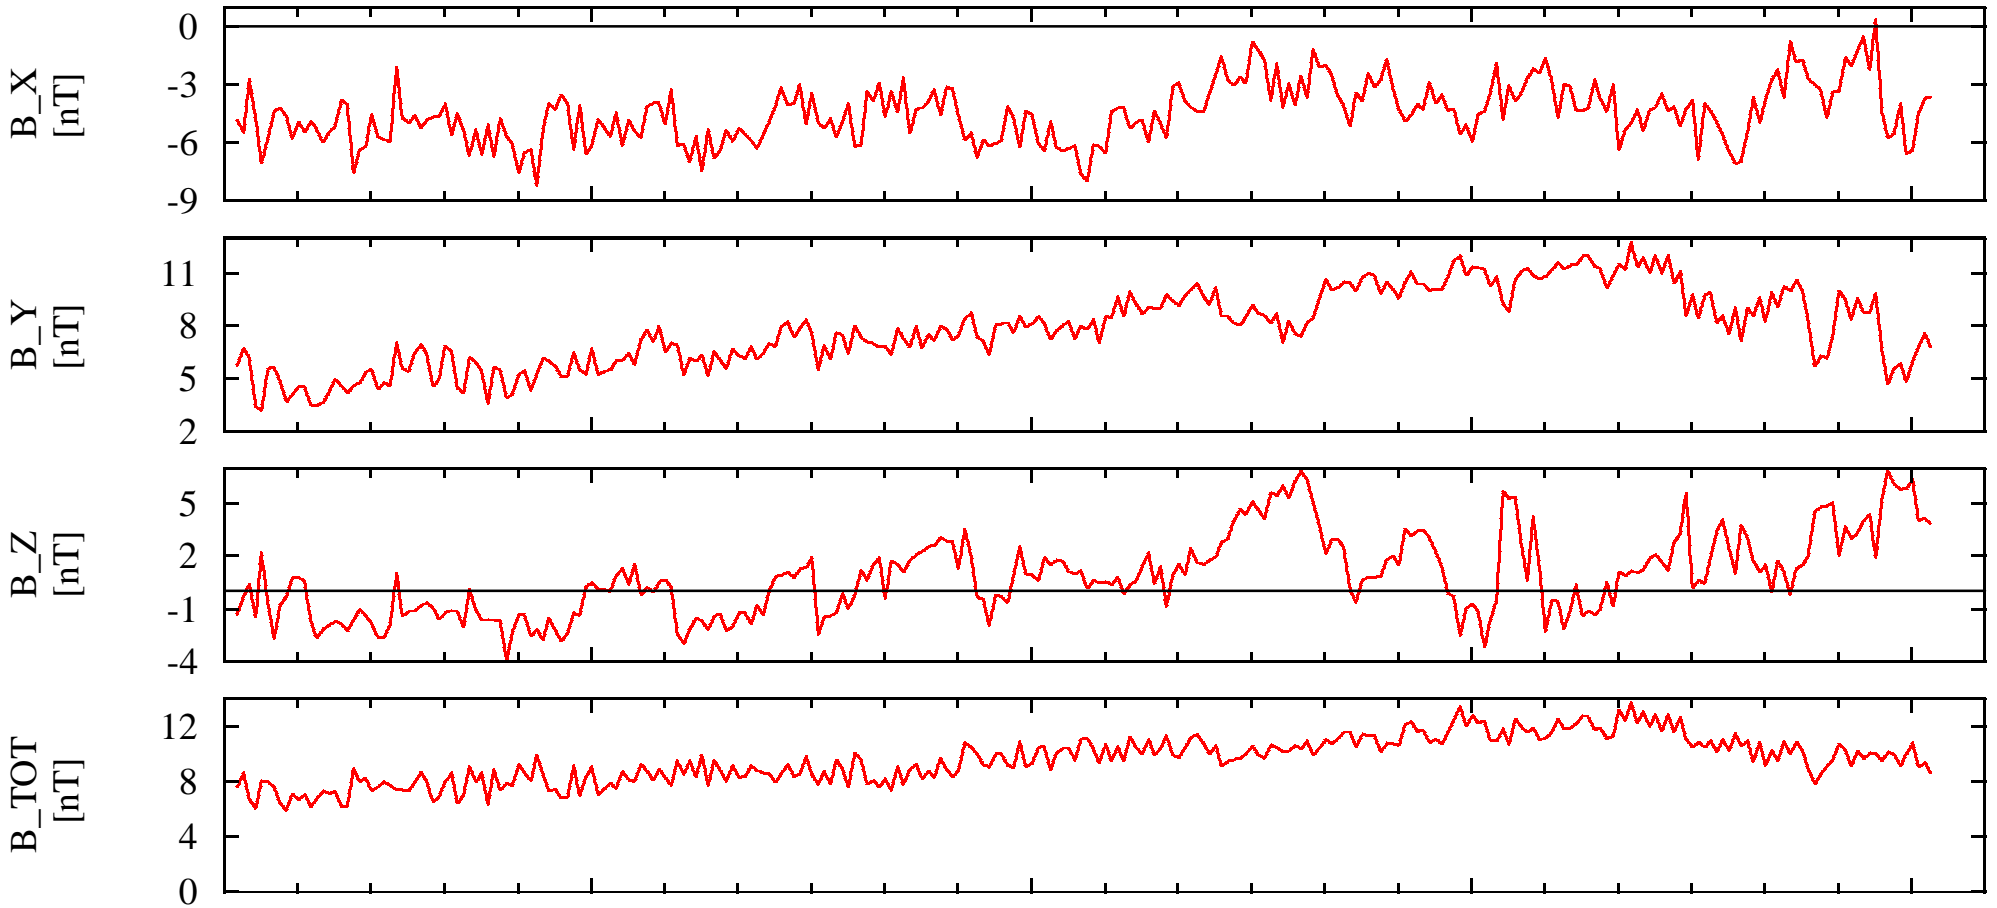

# NEAR Solar Orbital Coordinates

DOY: 220 01:00  
1999-Aug-8

NSO\_X  $2.09e+005$   
NSO\_Y  $5.19e+005$   
NSO\_Z  $5.02e+004$

$2.09e+005$   
 $5.18e+005$   
 $5.09e+004$

$2.09e+005$   
 $5.16e+005$   
 $5.16e+004$

$2.10e+005$   
 $5.15e+005$   
 $5.23e+004$

$2.10e+005$   
 $5.13e+005$   
 $5.29e+004$