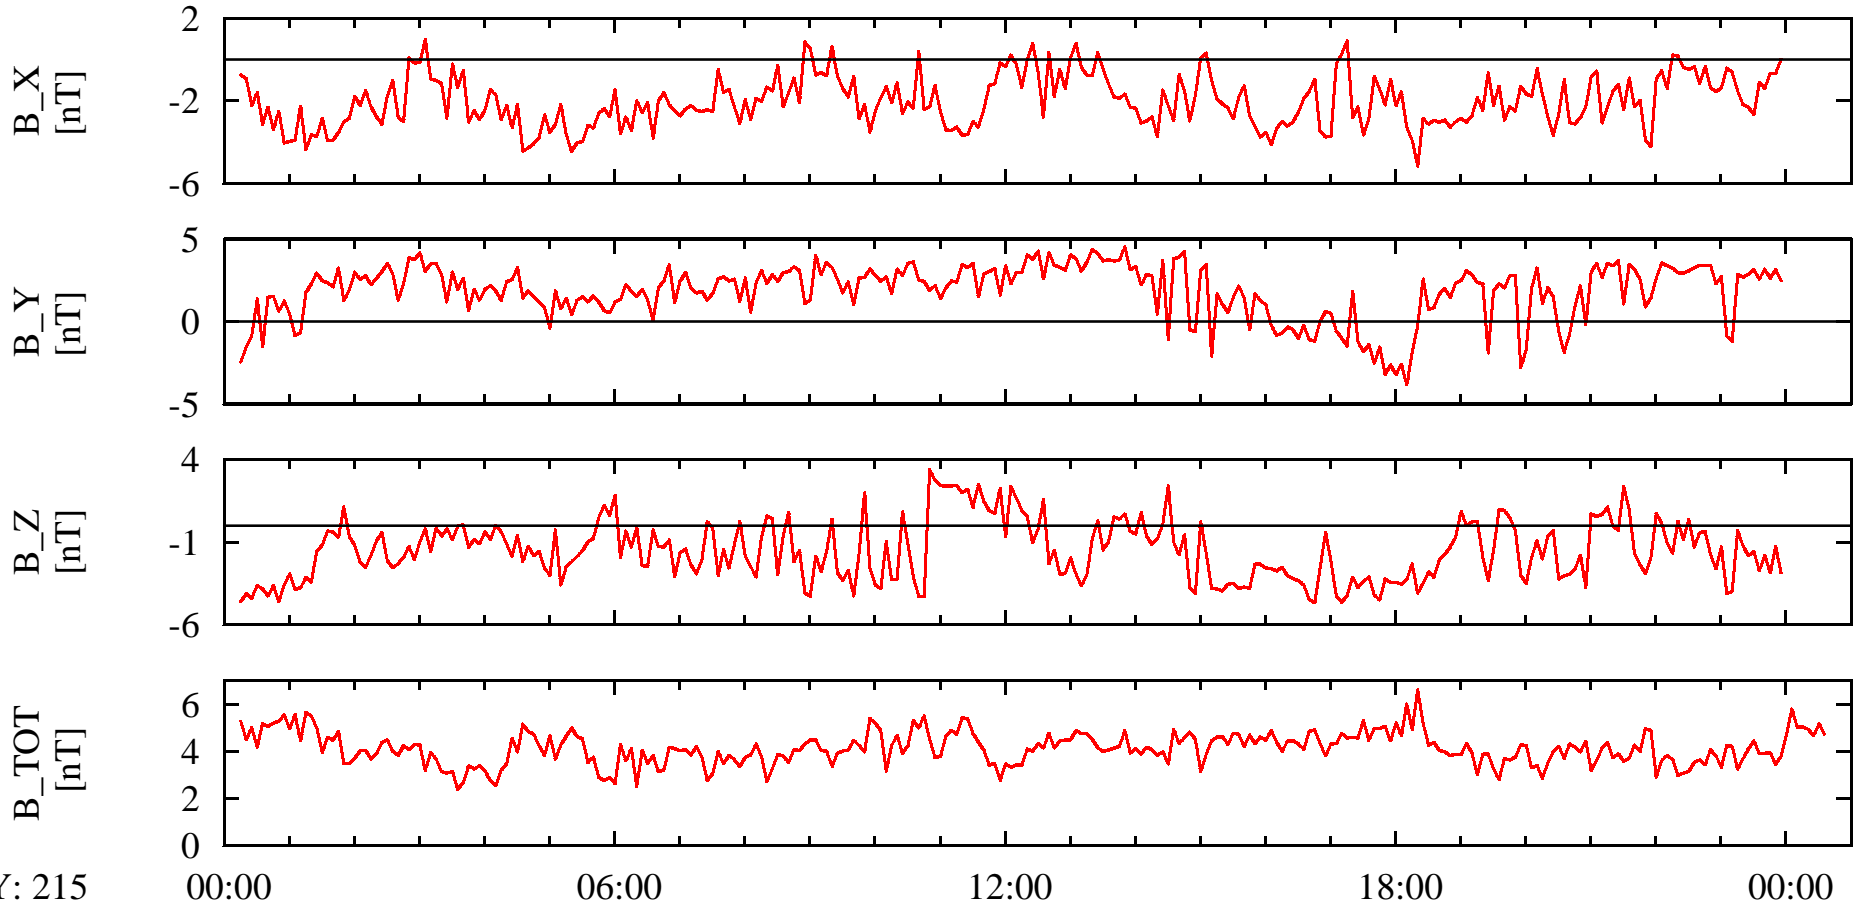

# NEAR Solar Orbital Coordinates

DOY: 215  
1999-Aug-3

NSO_X	2.03e+005	2.03e+005	2.03e+005	2.04e+005	flag
NSO_Y	5.51e+005	5.50e+005	5.48e+005	5.47e+005	flag
NSO_Z	3.63e+004	3.70e+004	3.77e+004	3.84e+004	flag