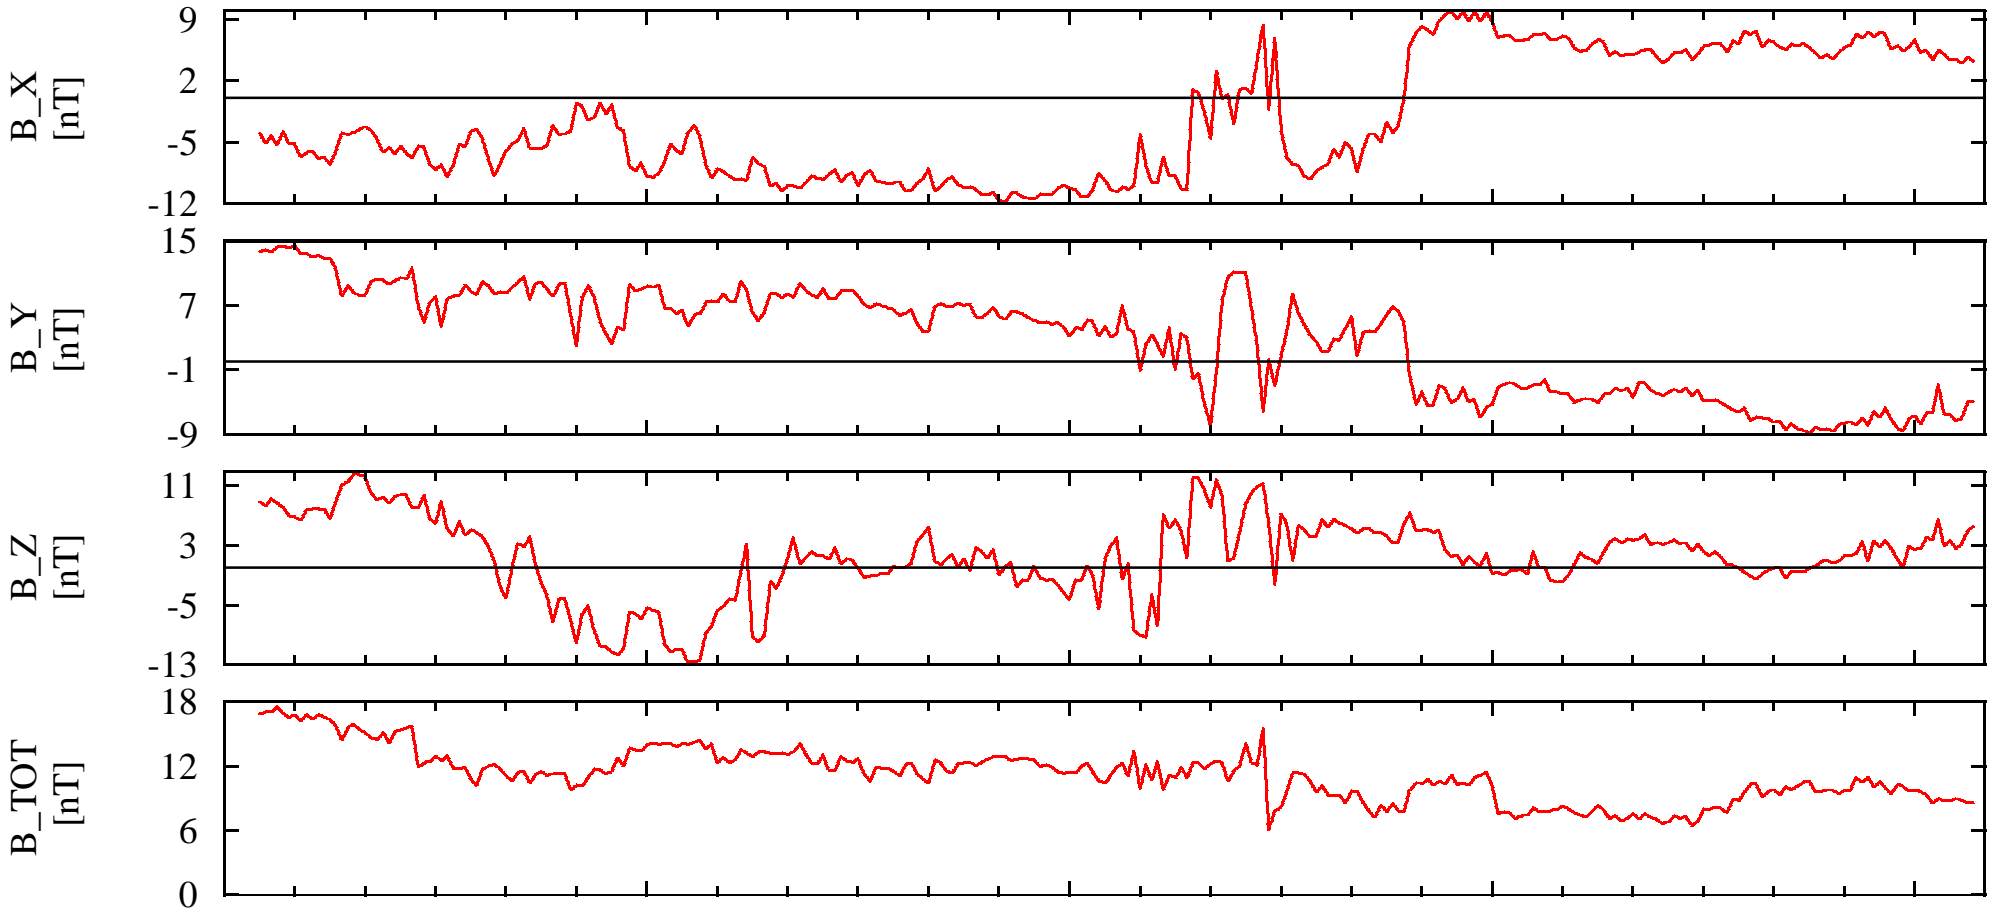

NEAR Solar Orbital Coordinates

DOY: 210 00:00
1999-Jul-29

06:00

12:00

18:00

00:00

NSO_X $1.96e+005$

$1.96e+005$

$1.96e+005$

$1.97e+005$

$1.97e+005$

NSO_Y $5.82e+005$

$5.81e+005$

$5.79e+005$

$5.78e+005$

$5.76e+005$