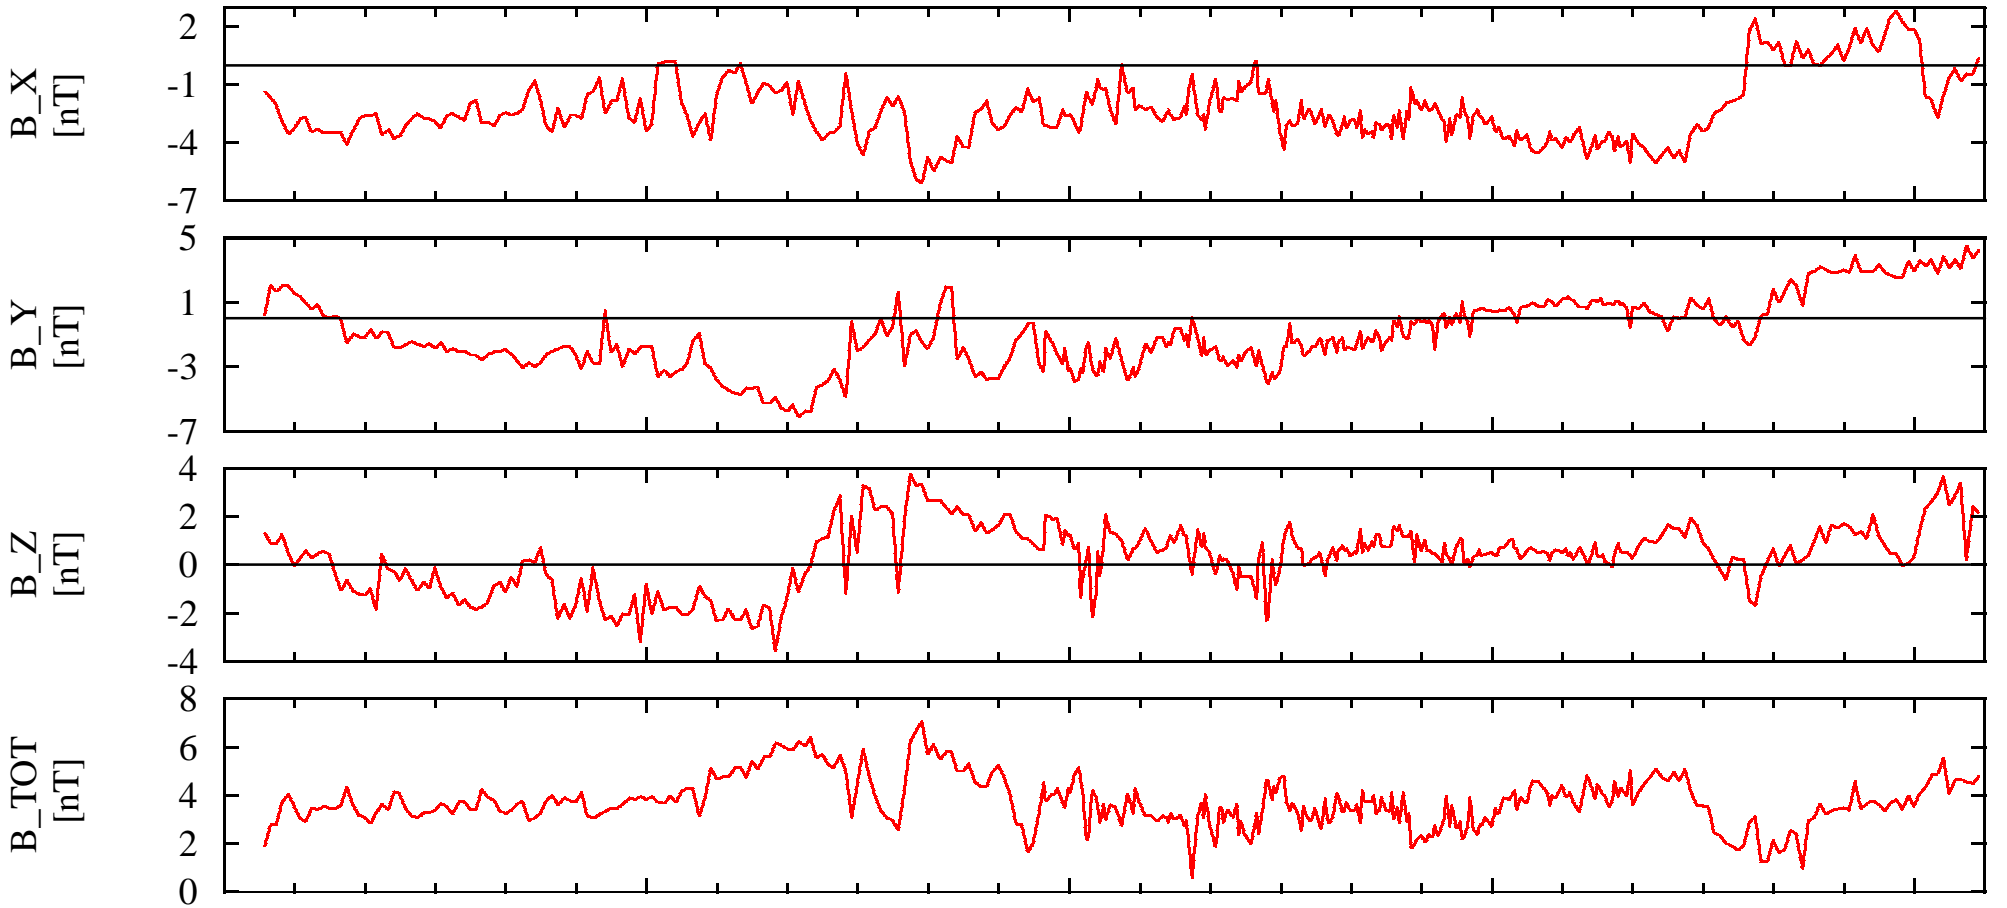

NEAR Solar Orbital Coordinates

DOY: 202 00:00
1999-Jul-21

NSO_X	1.83e+005	1.83e+005	1.83e+005	1.84e+005	1.84e+005
NSO_Y	6.30e+005	6.28e+005	6.27e+005	6.25e+005	6.24e+005
NSO_Z	1.85e+002	4.52e+002	1.16e+003	1.86e+003	2.57e+003