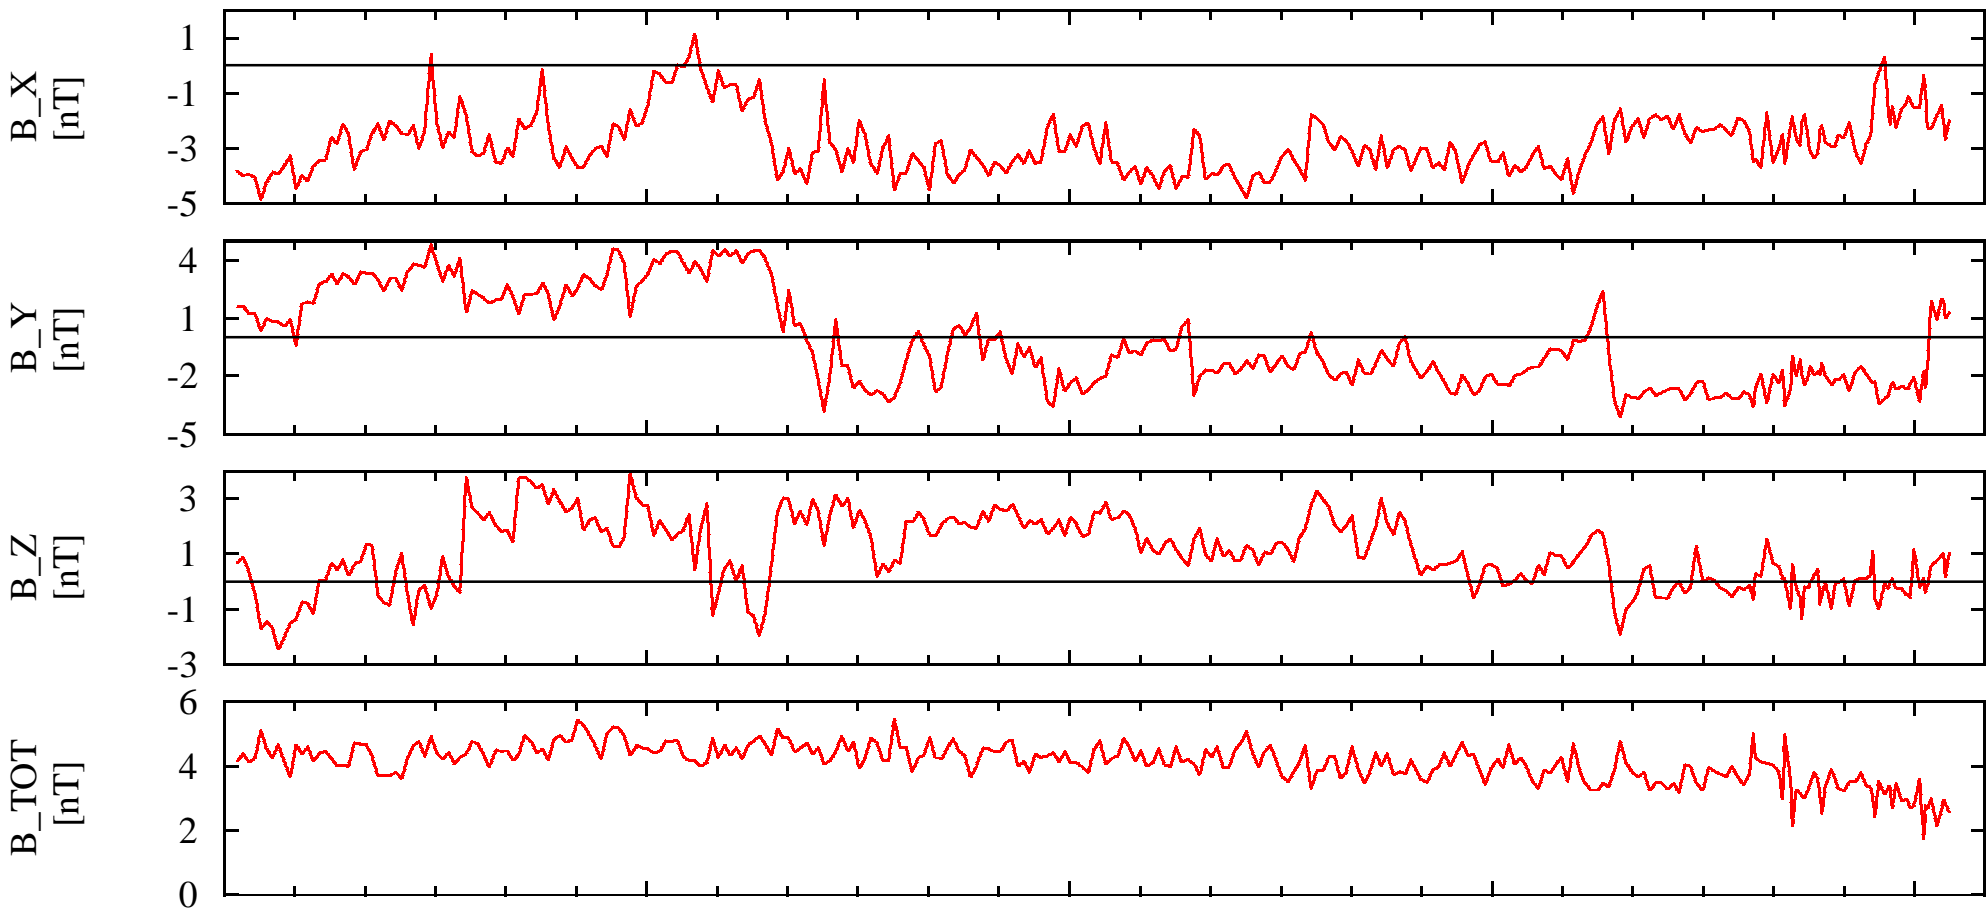

# NEAR Solar Orbital Coordinates

DOY: 201 00:00  
1999-Jul-20

NSO_X	1.81e+005	1.81e+005	1.82e+005	1.82e+005	1.83e+005
NSO_Y	6.35e+005	6.34e+005	6.33e+005	6.31e+005	6.30e+005
NSO_Z	3.05e+003	-2.37e+003	-1.66e+003	-9.59e+002	-2.53e+002