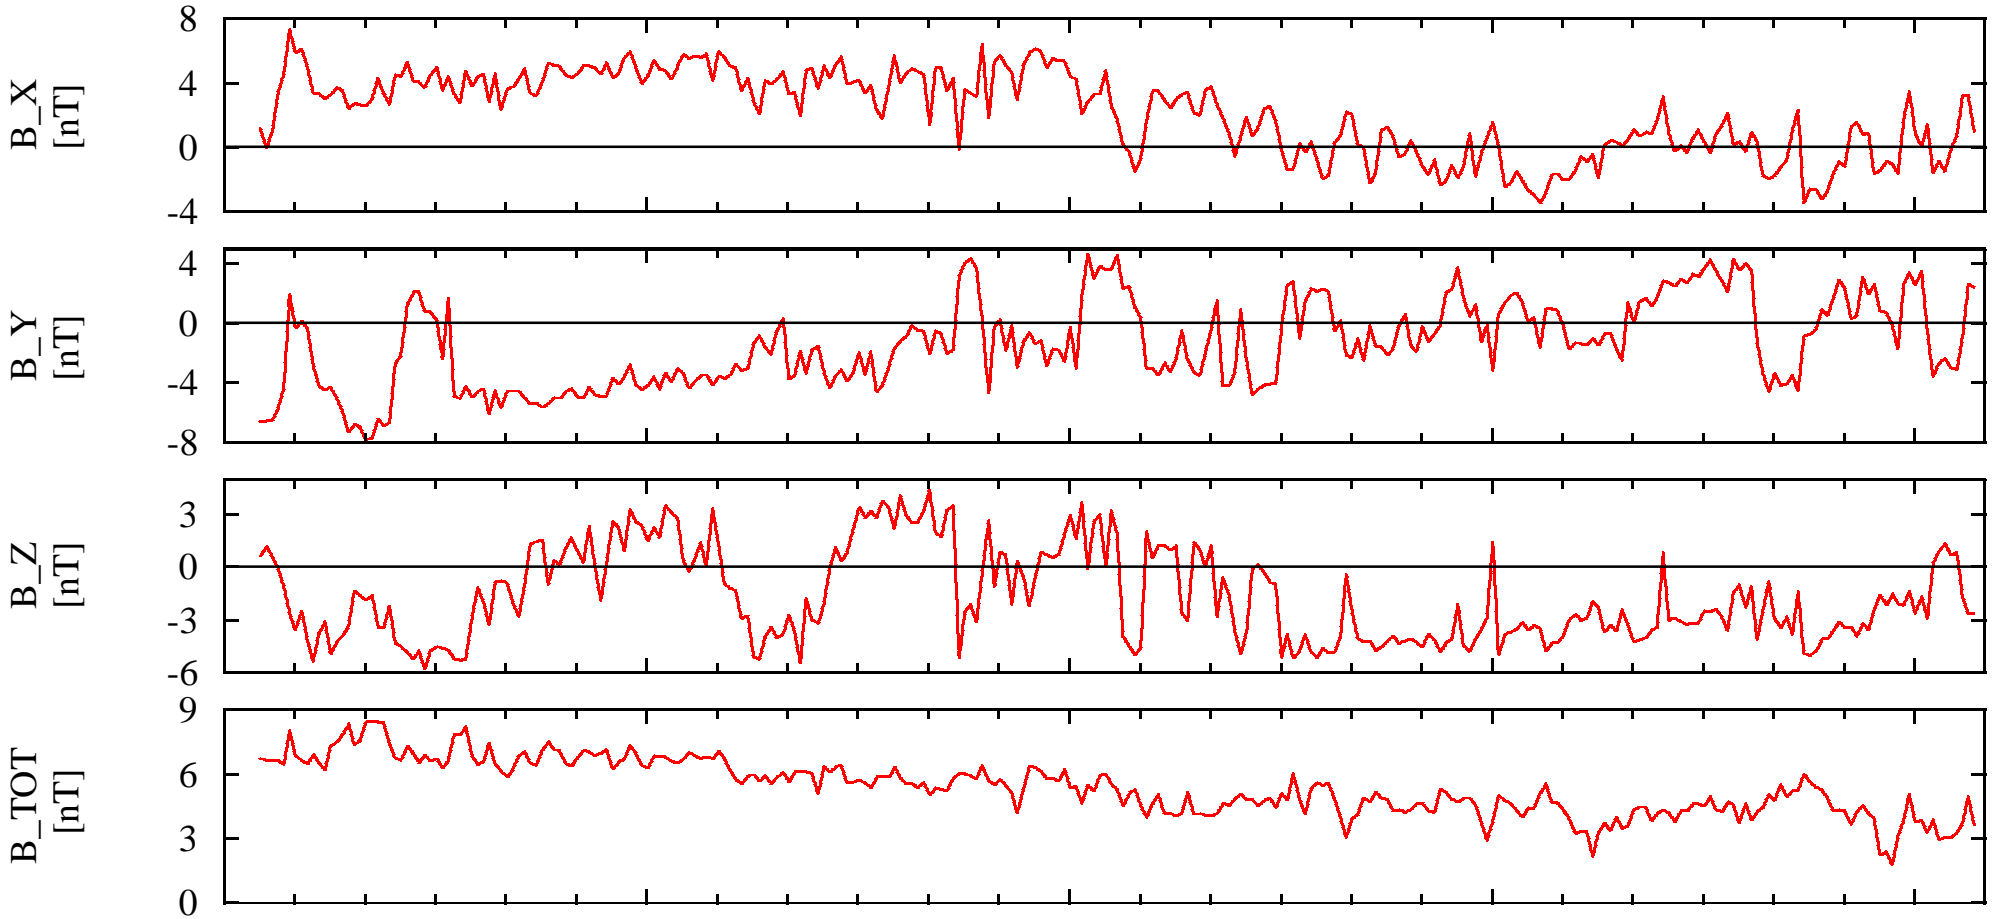

# NEAR Solar Orbital Coordinates

DOY: 199 00:00  
1999-Jul-18

06:00

12:00

18:00

00:00

NSO\_X  $1.77e+005$

$1.78e+005$

$1.78e+005$

$1.79e+005$

$1.79e+005$

NSO\_Y  $6.47e+005$

$6.45e+005$

$6.44e+005$

$6.43e+005$

$6.41e+005$