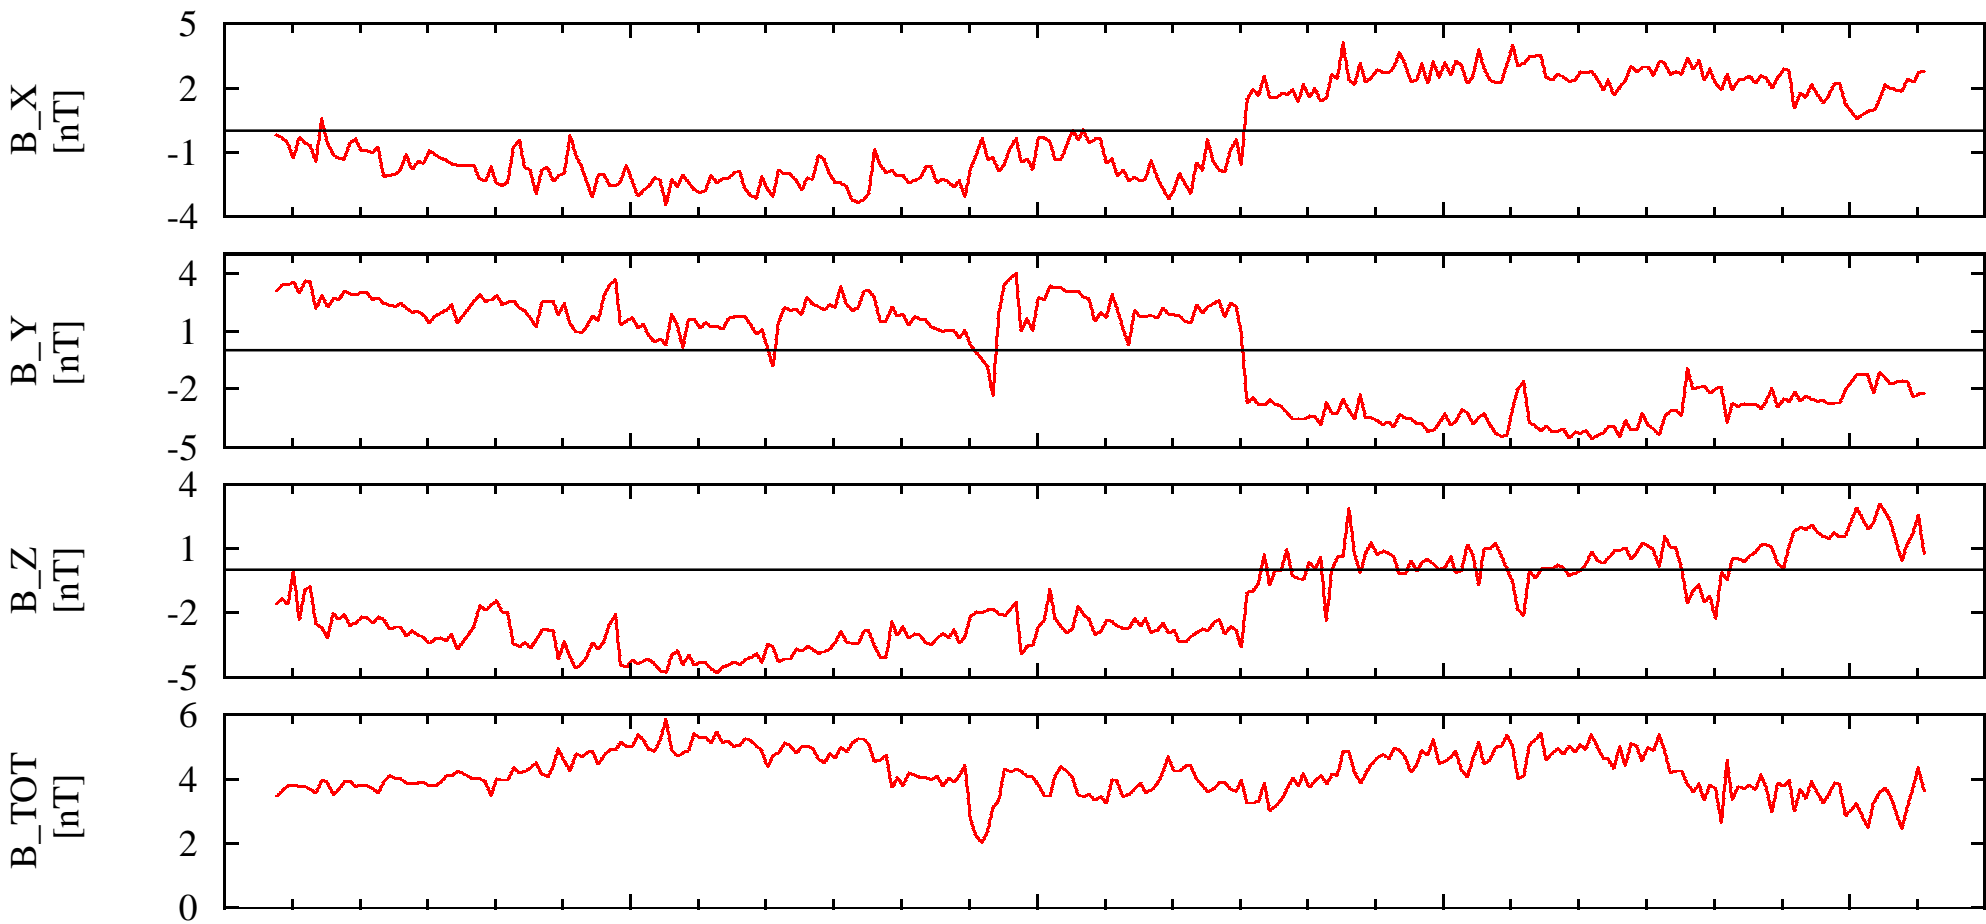

NEAR Solar Orbital Coordinates

DOY: 197 00:00
1999-Jul-16

NSO_X	1.74e+005	1.74e+005	1.74e+005	1.75e+005	1.75e+005
NSO_Y	6.58e+005	6.57e+005	6.55e+005	6.54e+005	6.53e+005
NSO_Z	1.43e+004	-1.37e+004	-1.29e+004	-1.22e+004	-1.15e+004