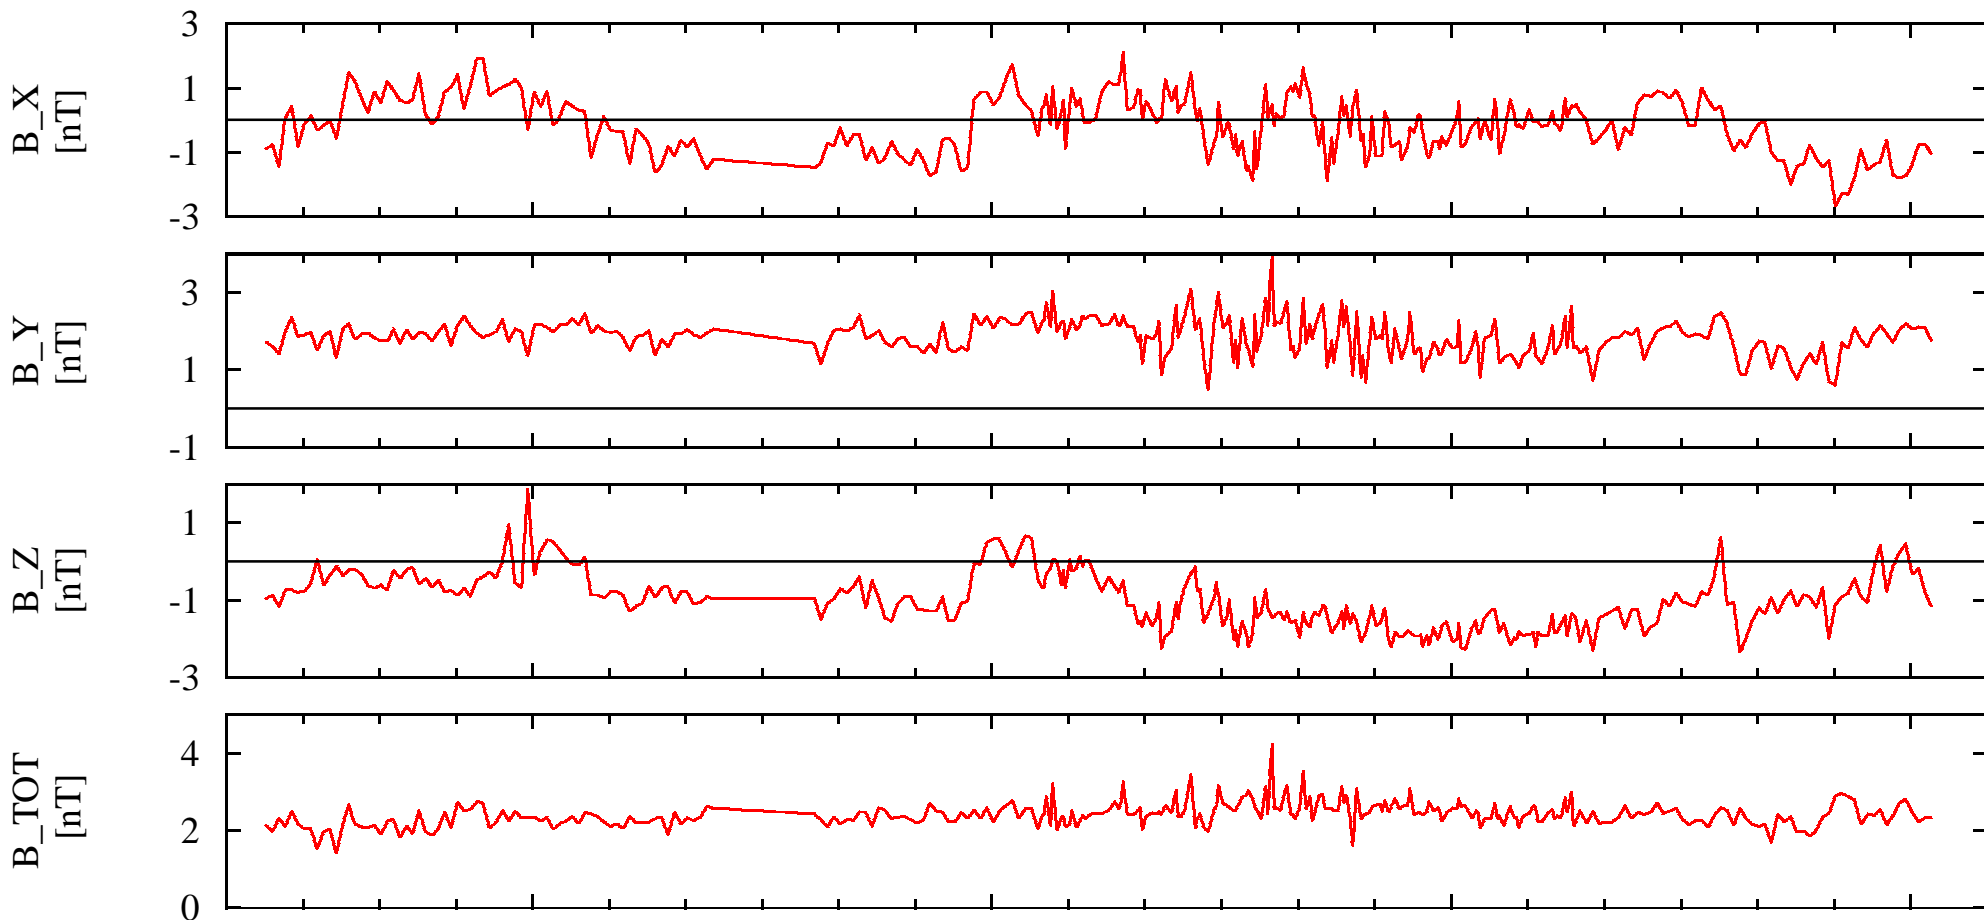

NEAR Solar Orbital Coordinates

DOY: 195 02:00

08:00

14:00

20:00

1999-Jul-14

NSO_X $1.70\text{e}+005$

$1.70\text{e}+005$

$1.71\text{e}+005$

$1.71\text{e}+005$

NSO_Y $6.68\text{e}+005$

$6.67\text{e}+005$

$6.66\text{e}+005$

$6.64\text{e}+005$

NSO_Z $1.97\text{e}+004$

$-1.90\text{e}+004$