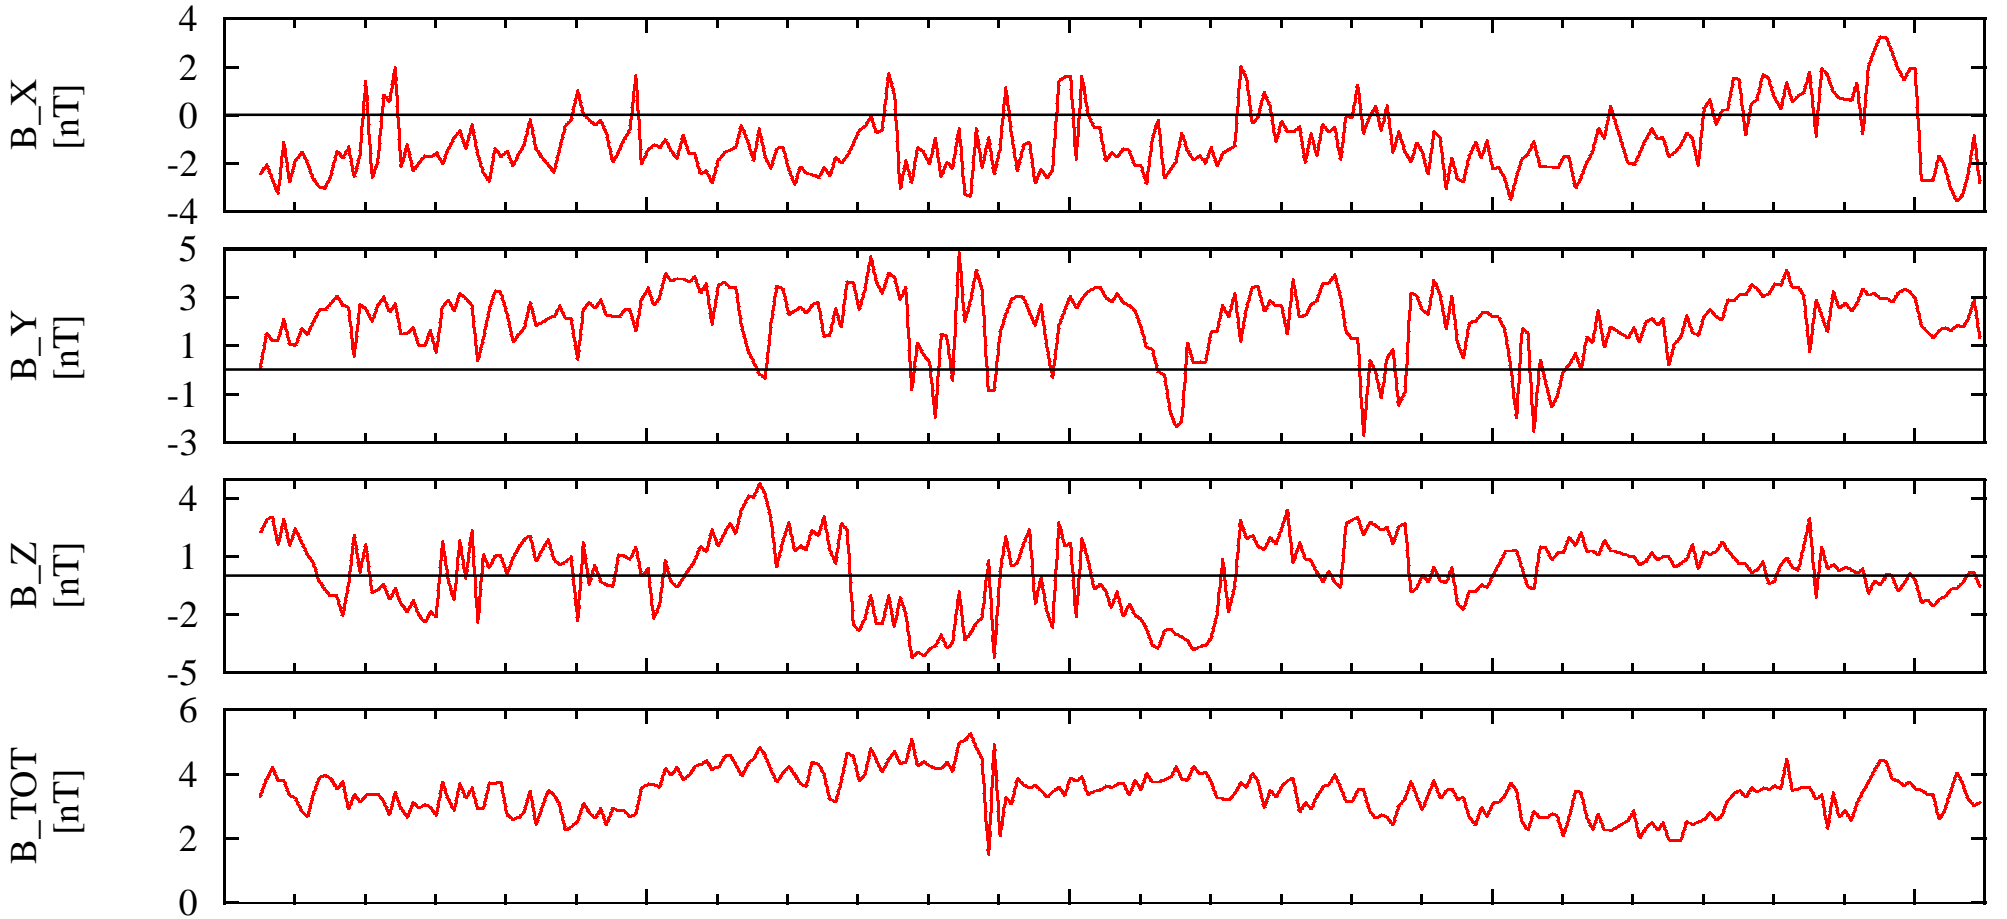

NEAR Solar Orbital Coordinates

DOY: 191 00:00

06:00

12:00

18:00

00:00

1999-Jul-10

NSO_X $1.62e+005$

$1.62e+005$

$1.63e+005$

$1.63e+005$

$1.64e+005$

NSO_Y $6.90e+005$

$6.89e+005$

$6.88e+005$

$6.86e+005$