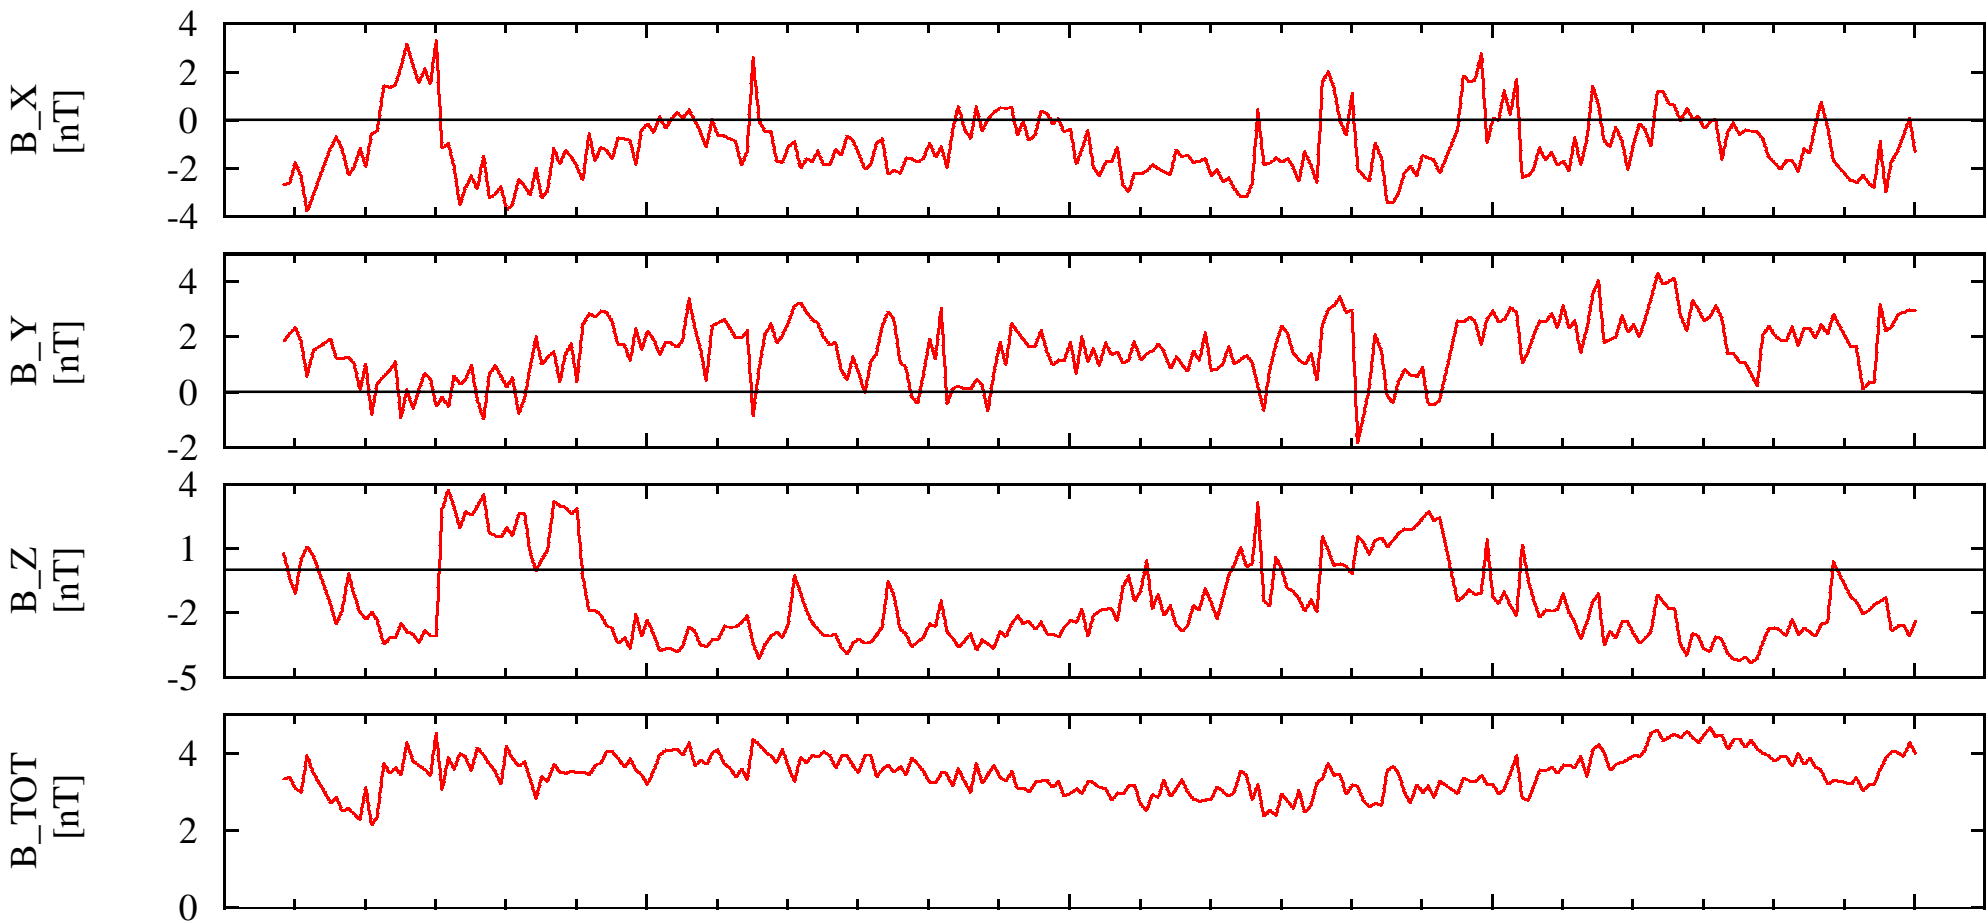

NEAR Solar Orbital Coordinates

DOY: 189 00:00
1999-Jul-8

NSO_X	1.58e+005	1.58e+005	1.59e+005	1.59e+005	1.60e+005
NSO_Y	7.01e+005	6.99e+005	6.98e+005	6.97e+005	6.96e+005
NSO_Z	3.67e+004	-3.61e+004	-3.54e+004	-3.47e+004	-3.40e+004