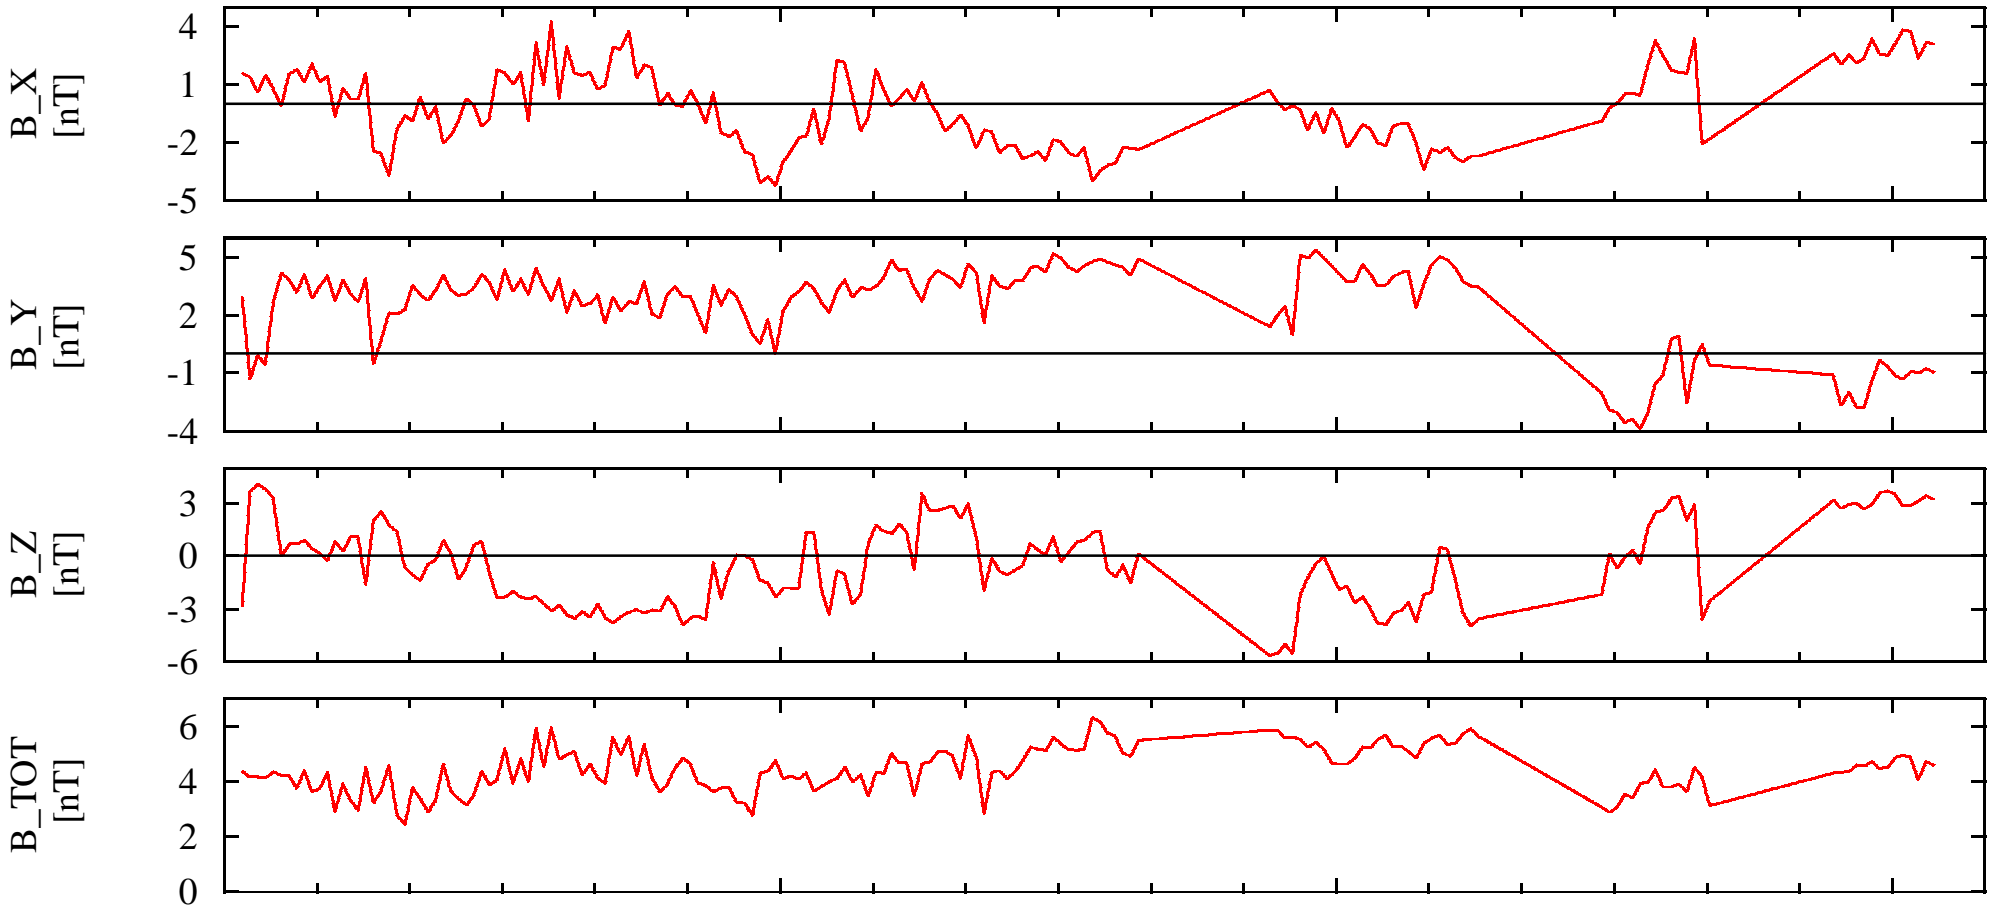

NEAR Solar Orbital Coordinates

DOY: 182 00:00
1999-Jul-1

06:00

12:00

18:00

NSO_X $1.43e+005$
NSO_Y $7.35e+005$
NSO_Z $5.61e+004$

$1.44e+005$
 $7.34e+005$
 $-5.54e+004$

$1.44e+005$
 $7.33e+005$
 $-5.48e+004$

$1.45e+005$
 $7.32e+005$
 $-5.41e+004$