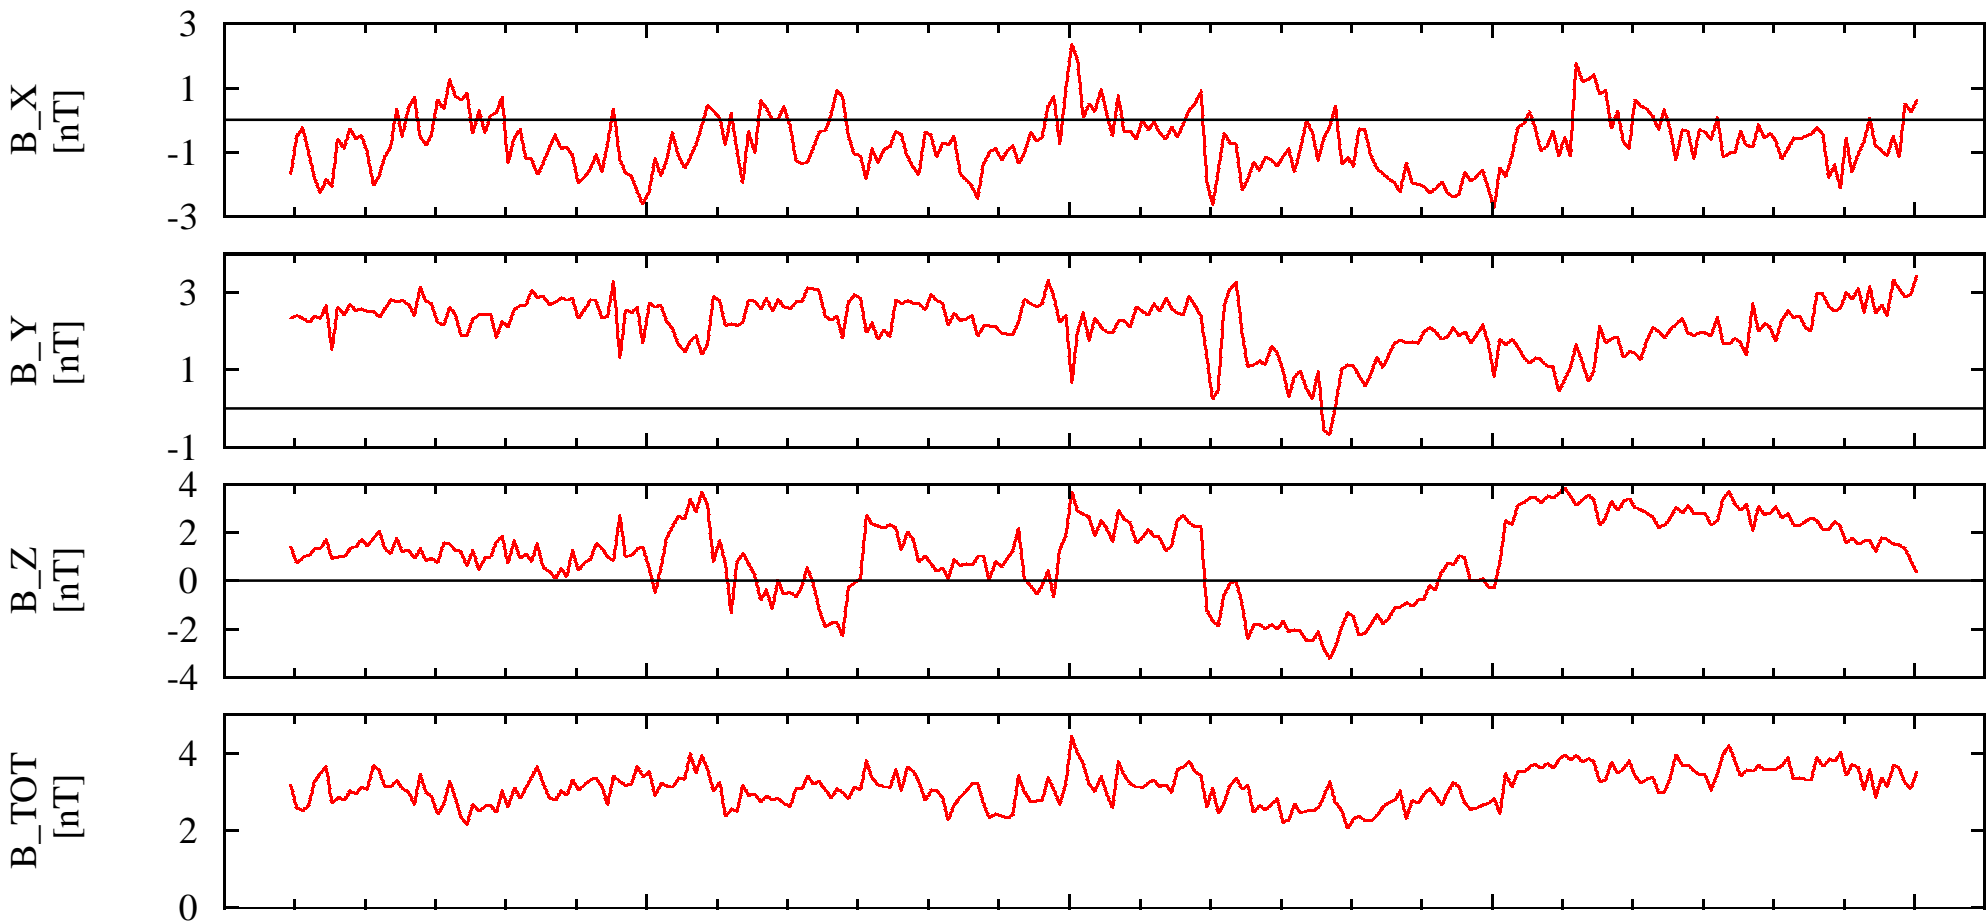

# NEAR Solar Orbital Coordinates

DOY: 178 00:00  
1999-Jun-27

06:00

12:00

18:00

00:00

NSO\_X  $1.34e+005$

$1.35e+005$

$1.35e+005$

$1.36e+005$

$1.36e+005$

NSO\_Y  $7.54e+005$

$7.53e+005$

$7.52e+005$

$7.51e+005$

$7.49e+005$