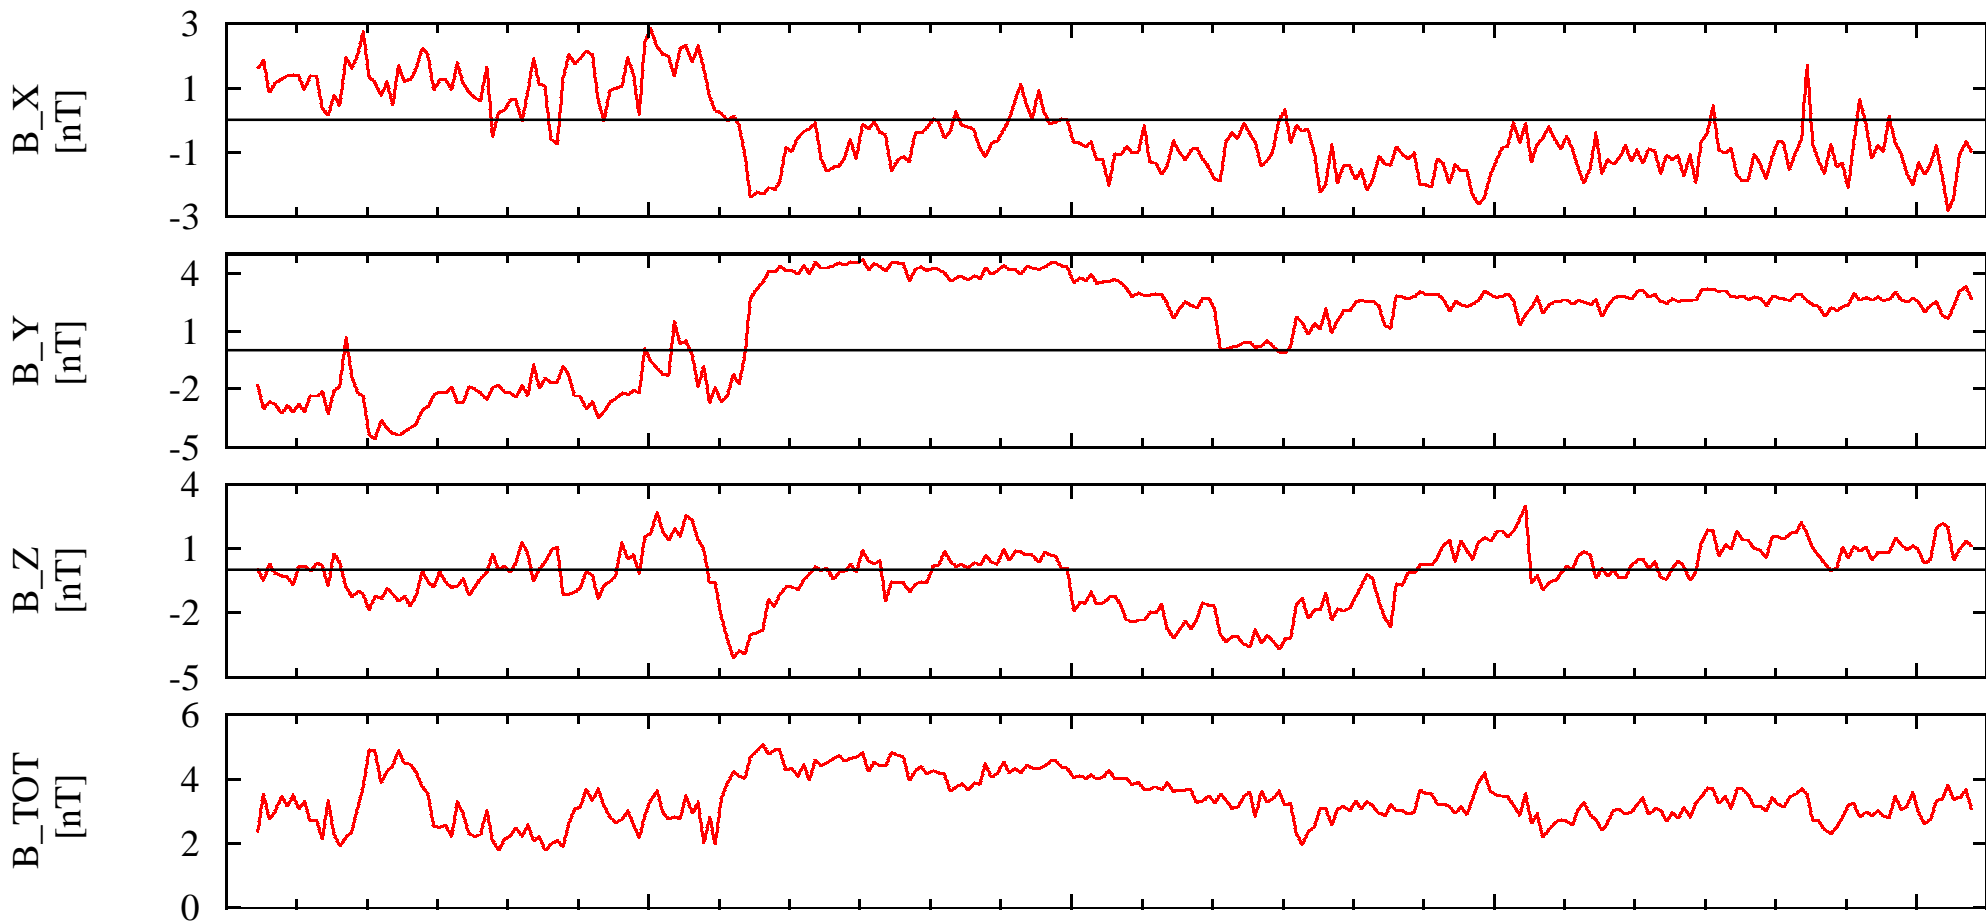

NEAR Solar Orbital Coordinates

DOY: 177 00:00
1999-Jun-26

06:00

12:00

18:00

00:00

NSO_X $1.32\text{e}+005$

$1.33\text{e}+005$

$1.33\text{e}+005$

$1.34\text{e}+005$

$1.34\text{e}+005$

NSO_Y $7.59\text{e}+005$

$7.57\text{e}+005$

$7.56\text{e}+005$

$7.55\text{e}+005$

$7.54\text{e}+005$