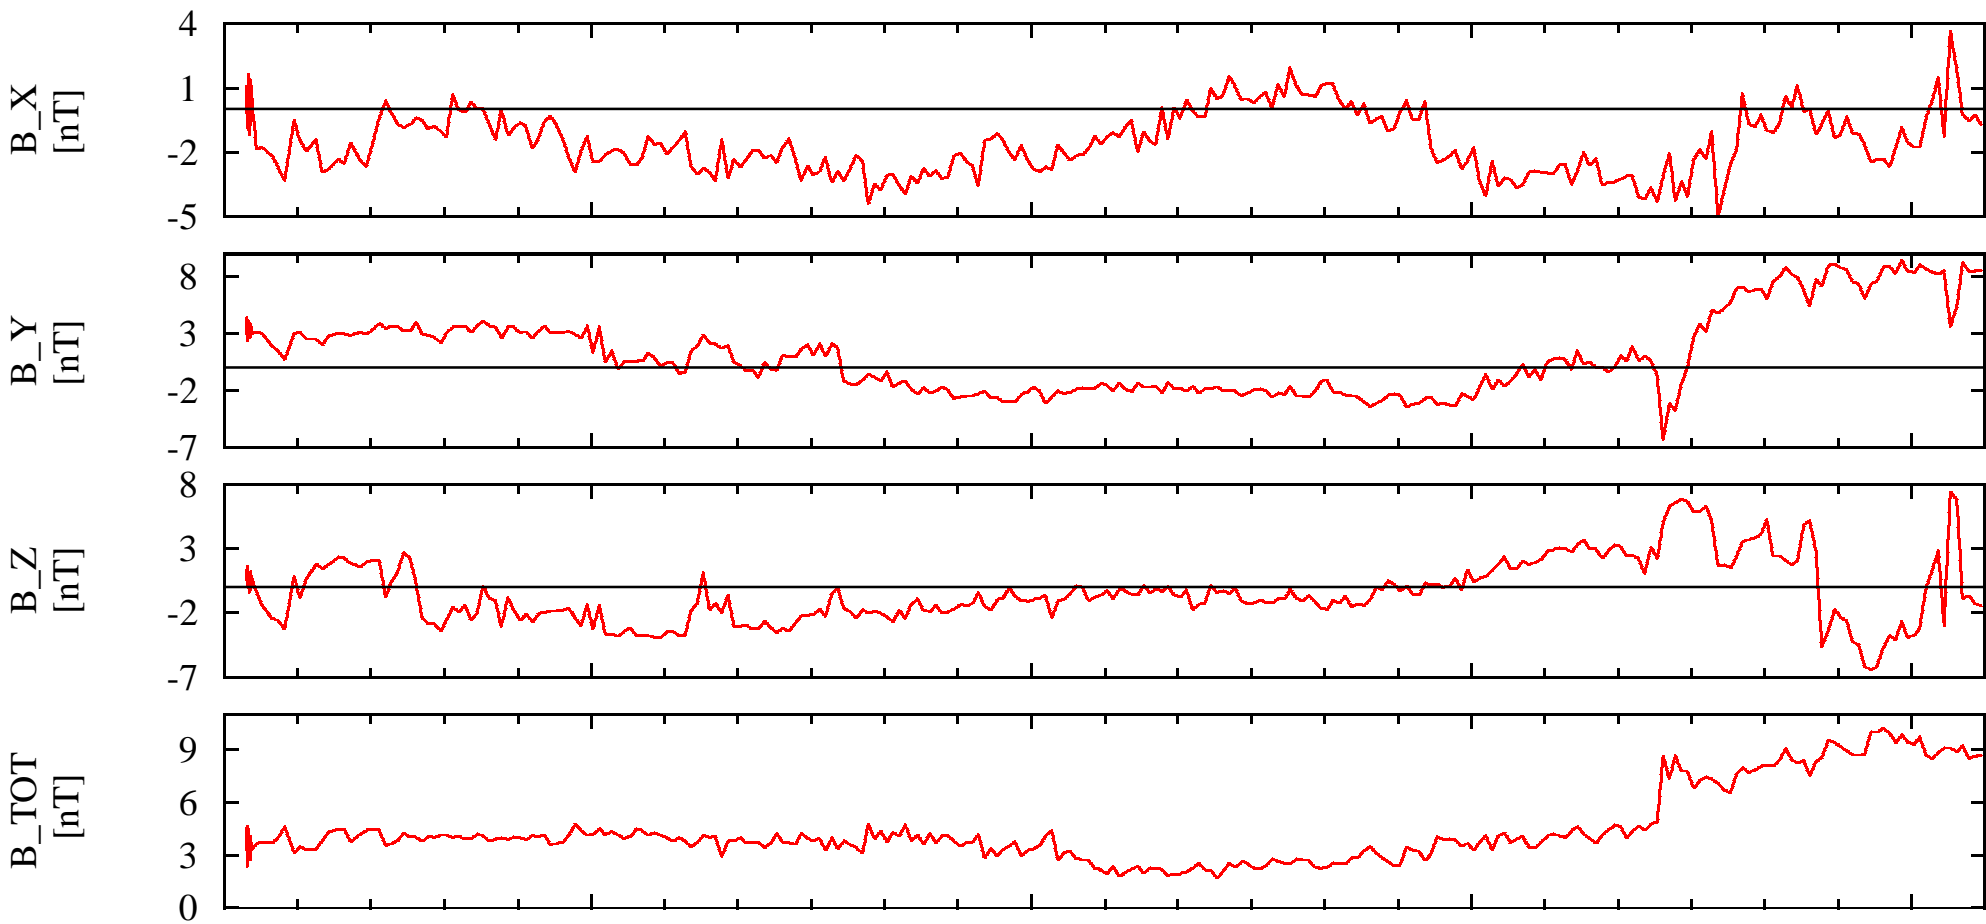

# NEAR Solar Orbital Coordinates

DOY: 170 01:00  
1999-Jun-19

NSO\_X  $1.16e+005$   
NSO\_Y  $7.89e+005$   
NSO\_Z  $8.82e+004$

$1.17e+005$   
 $7.88e+005$   
 $-8.76e+004$

$1.17e+005$   
 $7.87e+005$   
 $-8.69e+004$

$1.18e+005$   
 $7.85e+005$   
 $-8.62e+004$

$1.19e+005$   
 $7.84e+005$   
 $-8.56e+004$