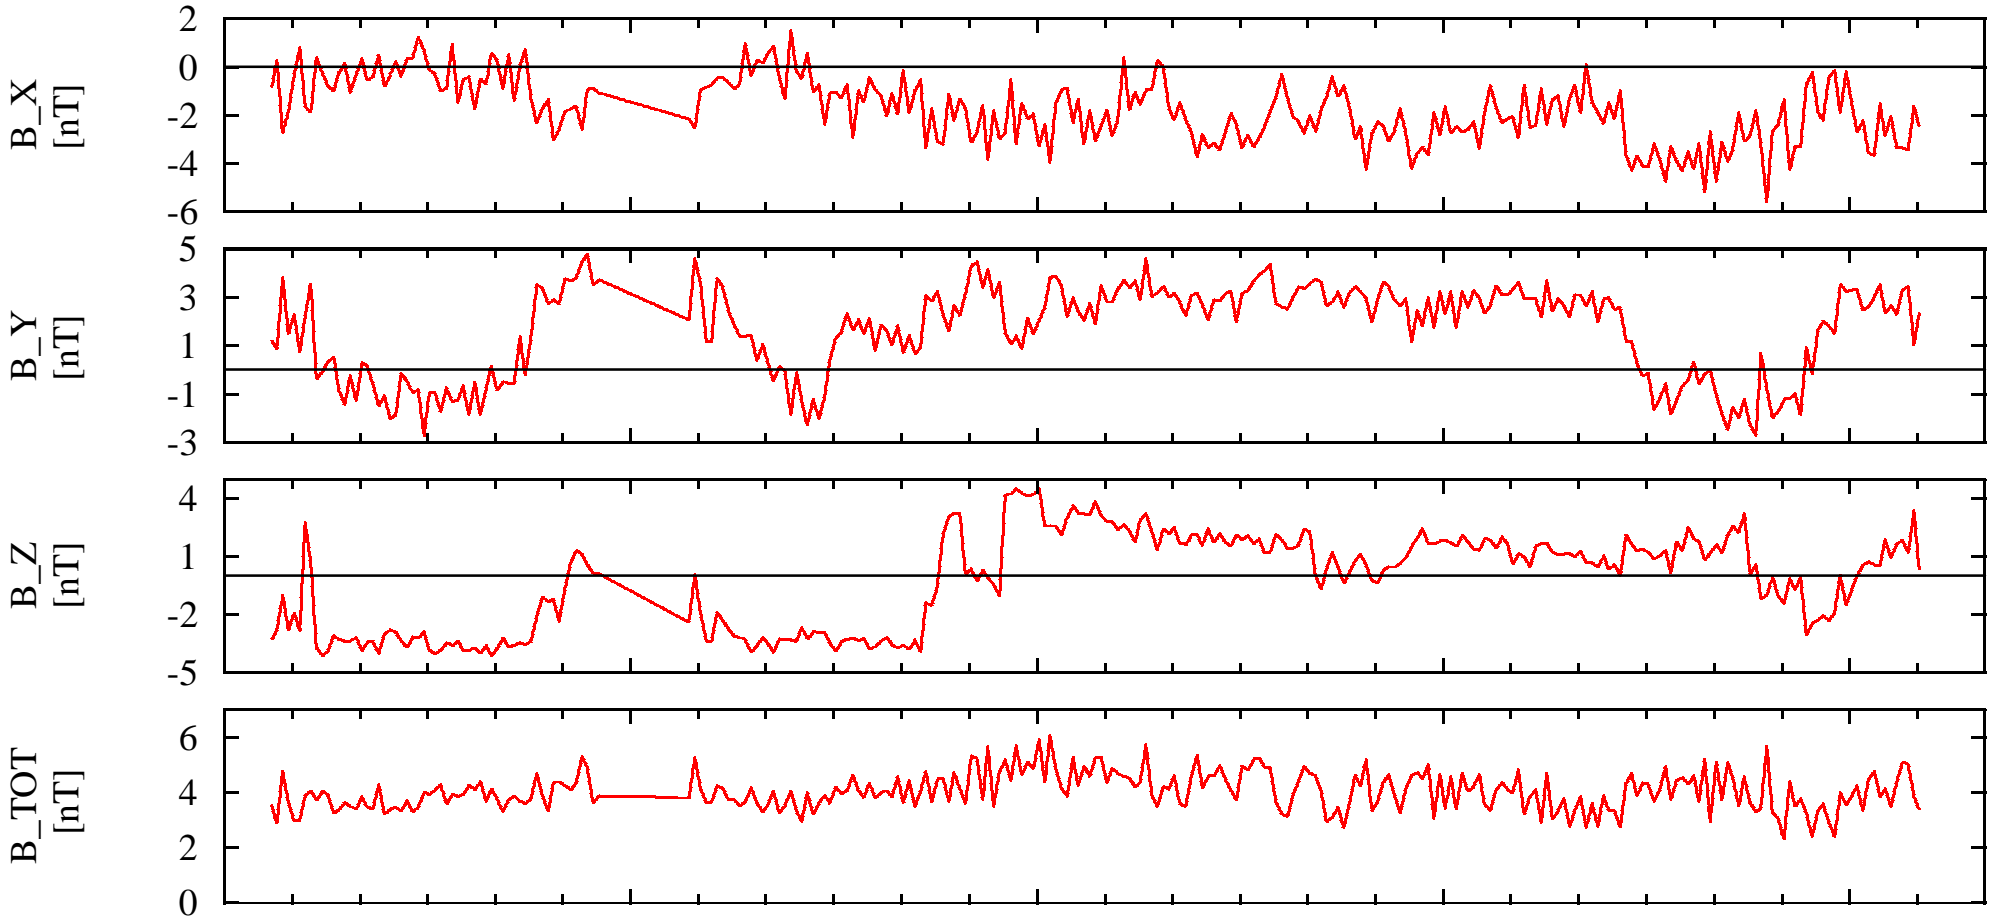

# NEAR Solar Orbital Coordinates

DOY: 168 00:00  
1999-Jun-17

06:00

12:00

18:00

00:00

NSO\_X  $1.12e+005$

$1.12e+005$

$1.13e+005$

$1.13e+005$

$1.14e+005$

NSO\_Y  $7.97e+005$

$7.96e+005$

$7.95e+005$

$7.94e+005$

$7.93e+005$