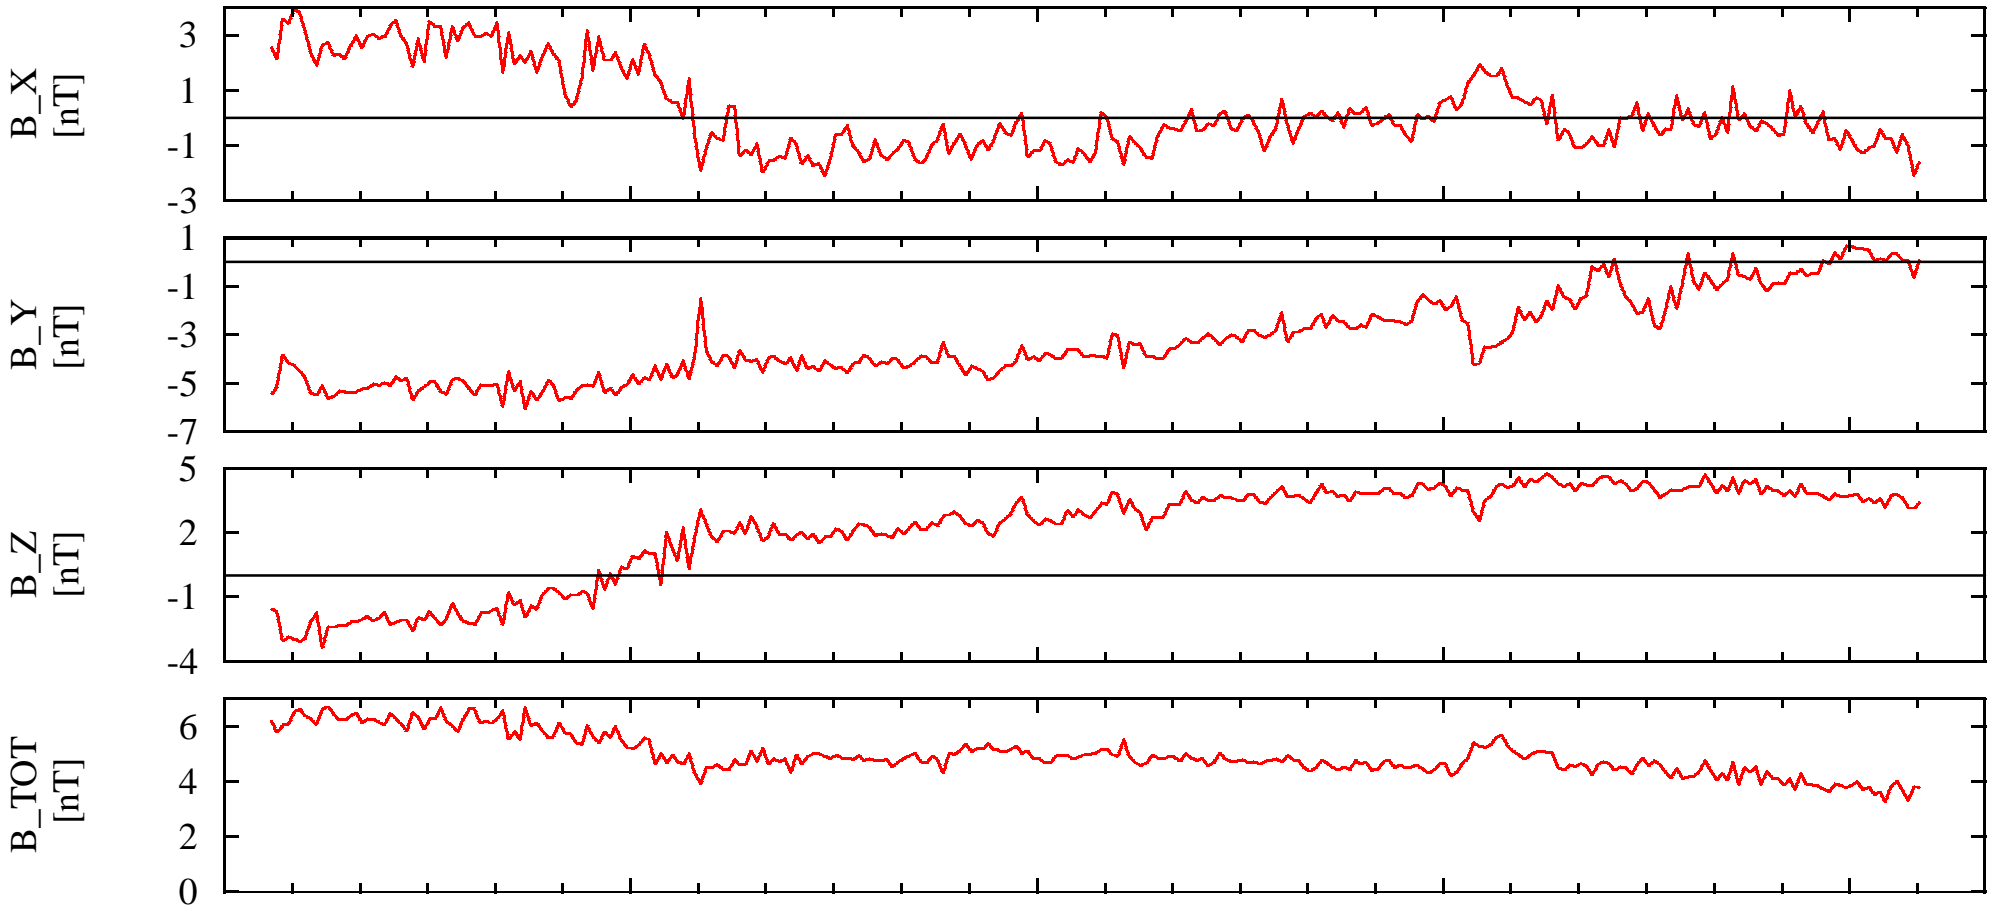

NEAR Solar Orbital Coordinates

DOY: 161 00:00
1999-Jun-10

06:00

12:00

18:00

00:00

NSO_X $9.55e+004$

$9.60e+004$

$9.66e+004$

$9.72e+004$

$9.77e+004$

NSO_Y $8.23e+005$

$8.23e+005$

$8.22e+005$

$8.21e+005$

$8.20e+005$