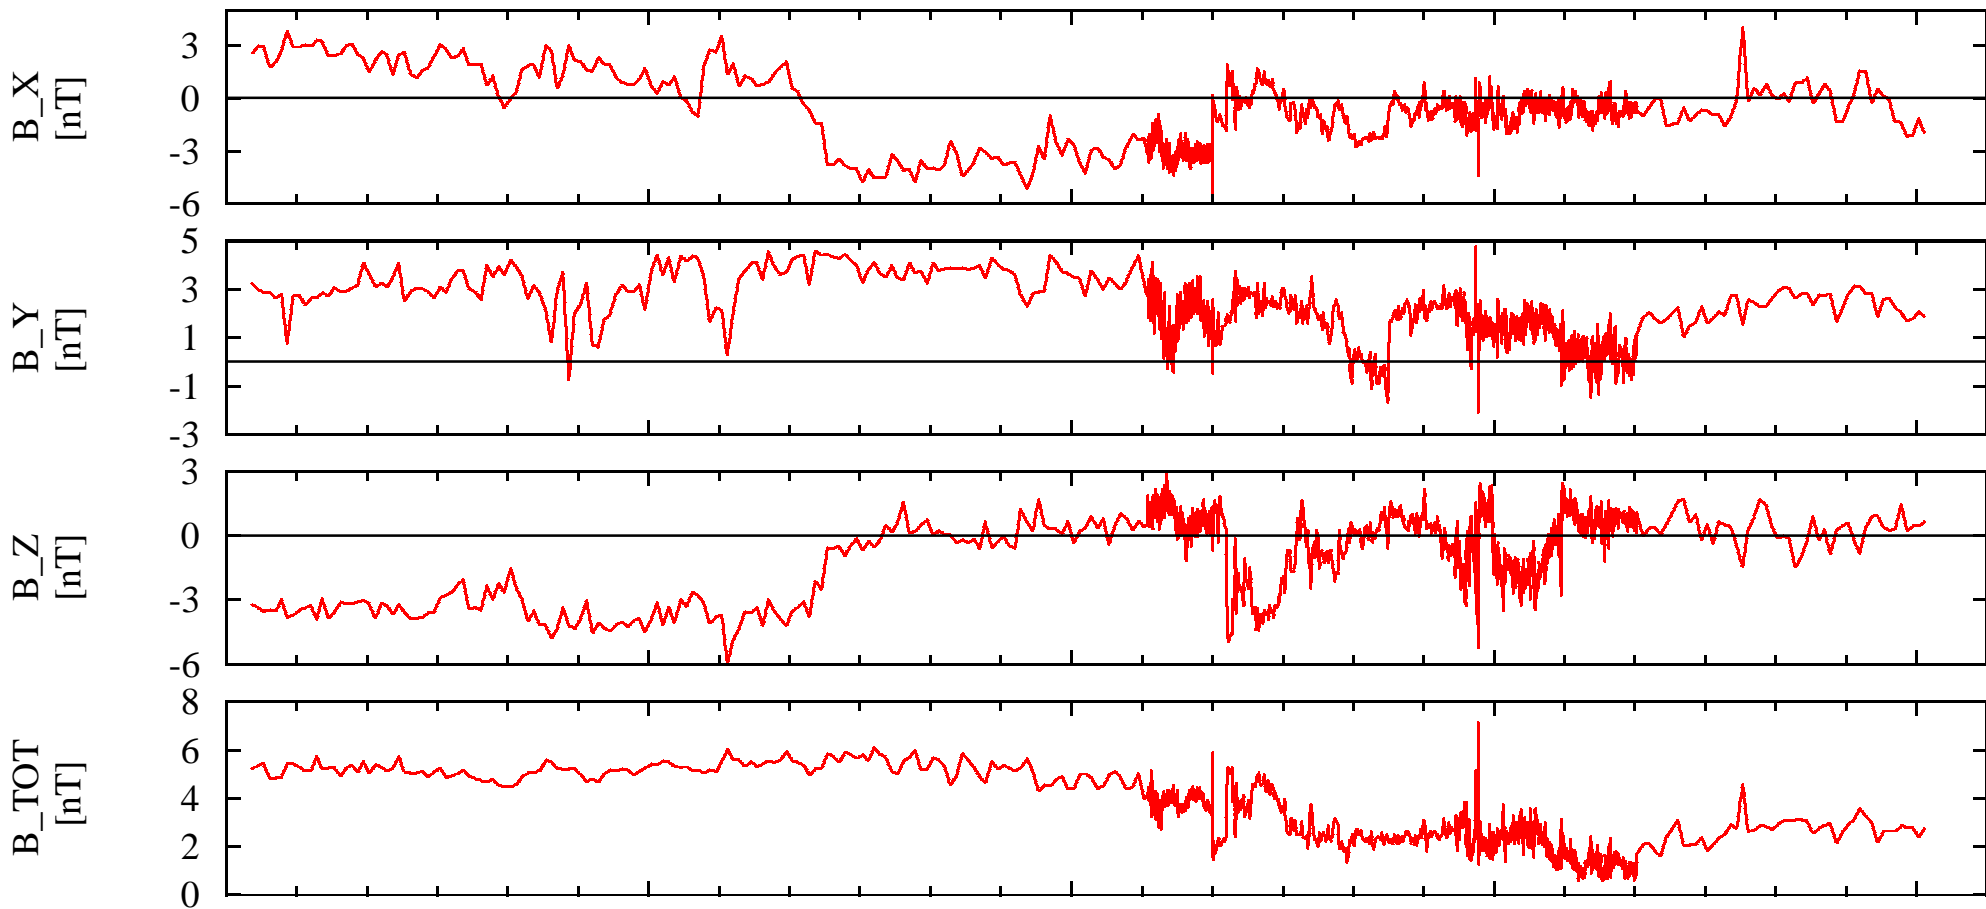

NEAR Solar Orbital Coordinates

DOY: 144 00:00

06:00

12:00

18:00

00:00

1999-May-24

NSO_X $5.57e+004$

$5.63e+004$

$5.68e+004$

$5.74e+004$

$5.80e+004$

NSO_Y $8.77e+005$

$8.77e+005$

$8.76e+005$

$8.75e+005$