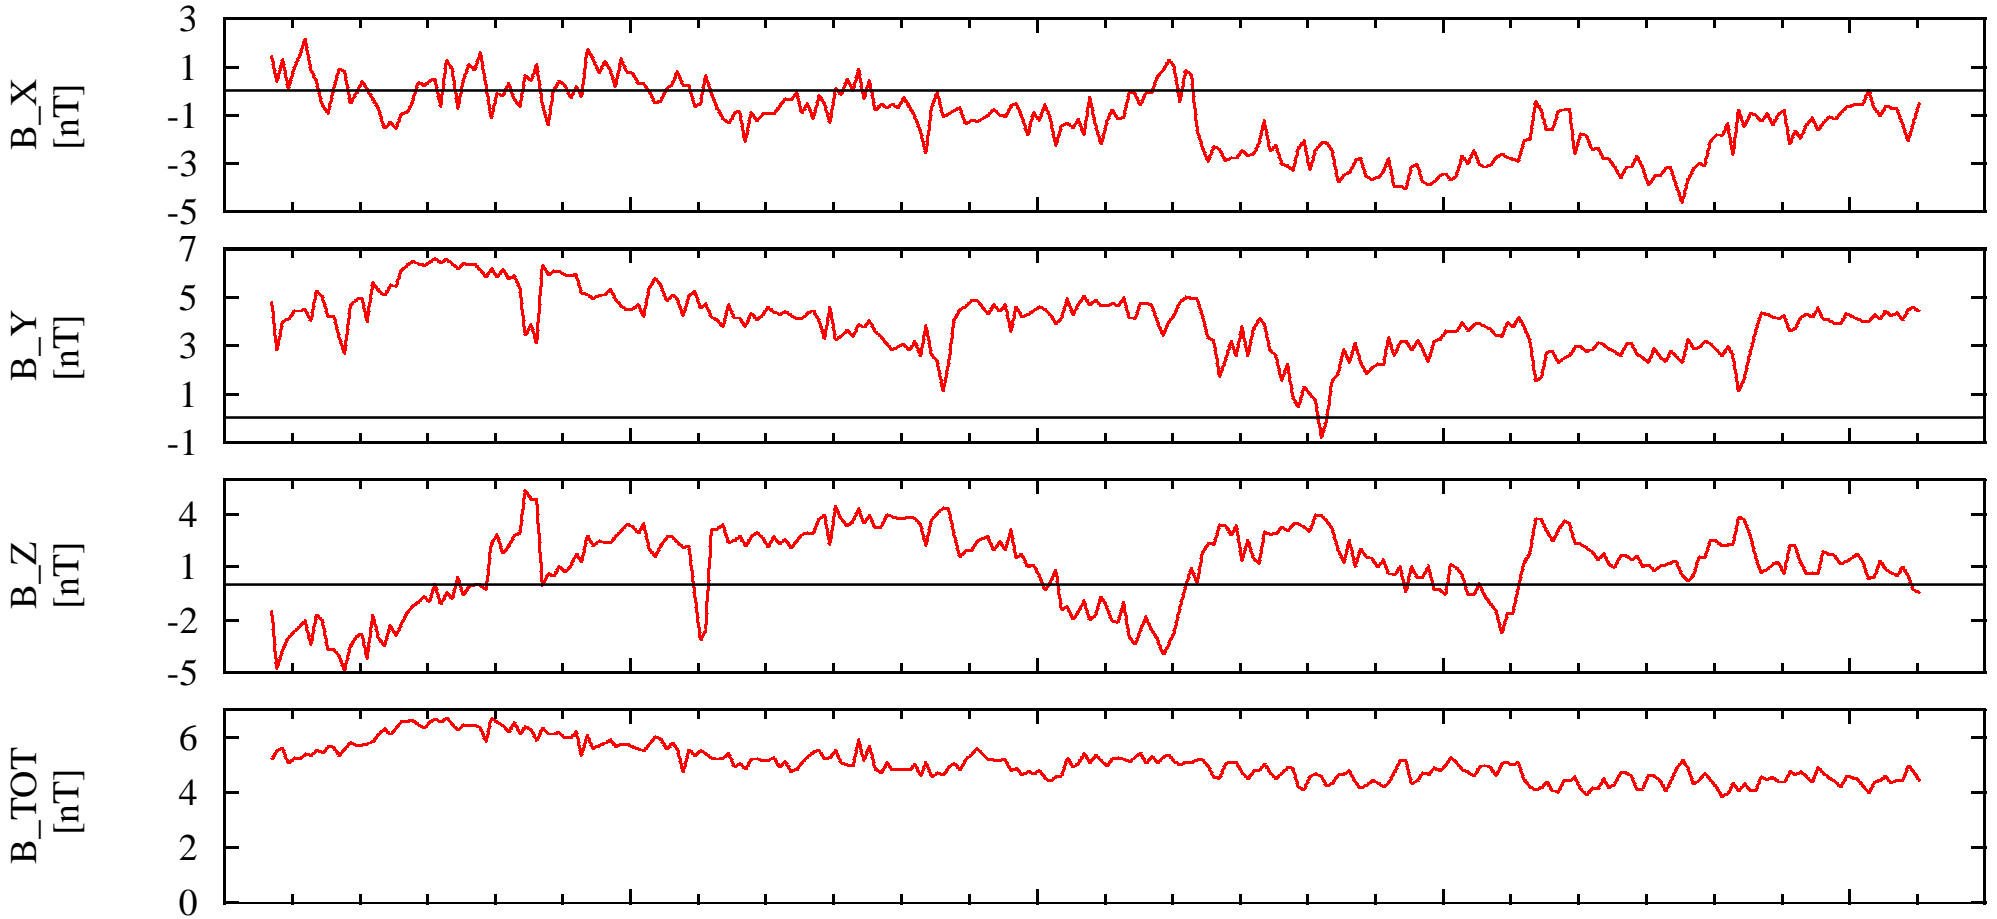

NEAR Solar Orbital Coordinates

DOY: 142 00:00
1999-May-22

06:00

12:00

18:00

00:00

NSO_X $5.11e+004$

$5.16e+004$

$5.22e+004$

$5.28e+004$

$5.33e+004$

NSO_Y $8.83e+005$

$8.82e+005$

$8.81e+005$

$8.81e+005$

$8.80e+005$