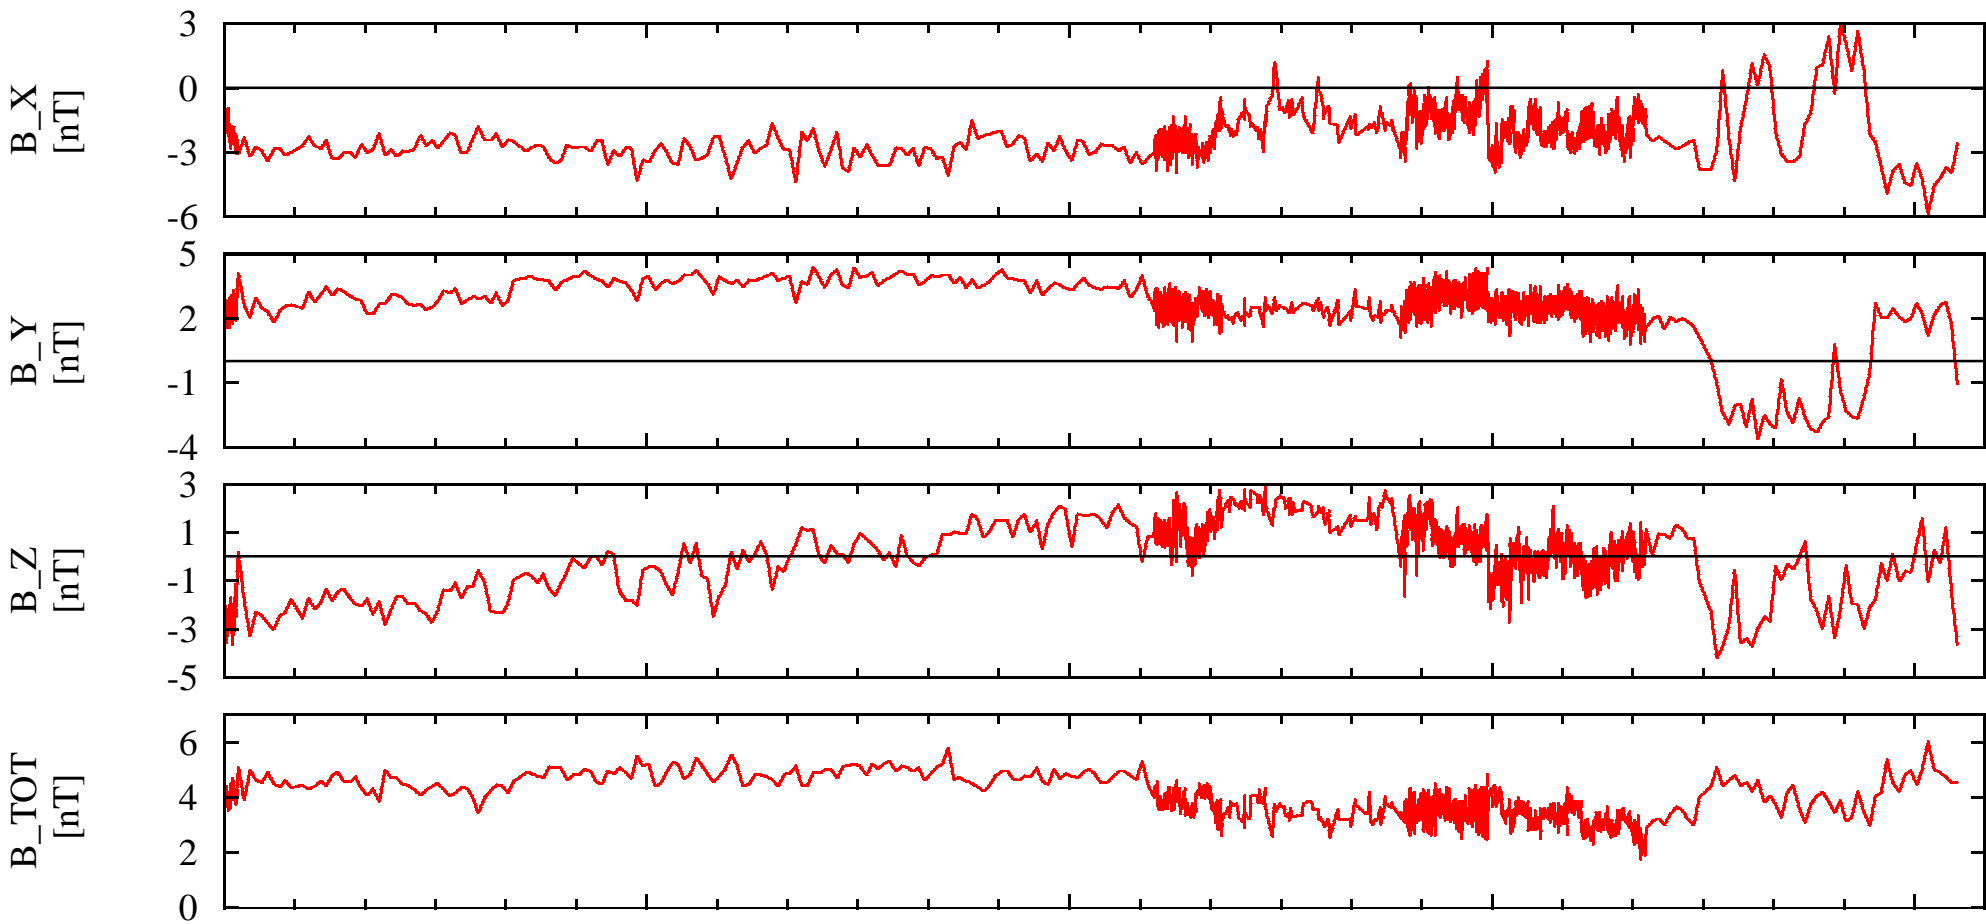

NEAR Solar Orbital Coordinates

DOY: 139 00:00
1999-May-19

| | | | | | |
|-------|-----------|------------|------------|------------|------------|
| NSO_X | 4.41e+004 | 4.47e+004 | 4.52e+004 | 4.58e+004 | 4.64e+004 |
| NSO_Y | 8.90e+005 | 8.90e+005 | 8.89e+005 | 8.89e+005 | 8.88e+005 |
| NSO_Z | 1.63e+005 | -1.62e+005 | -1.62e+005 | -1.61e+005 | -1.61e+005 |