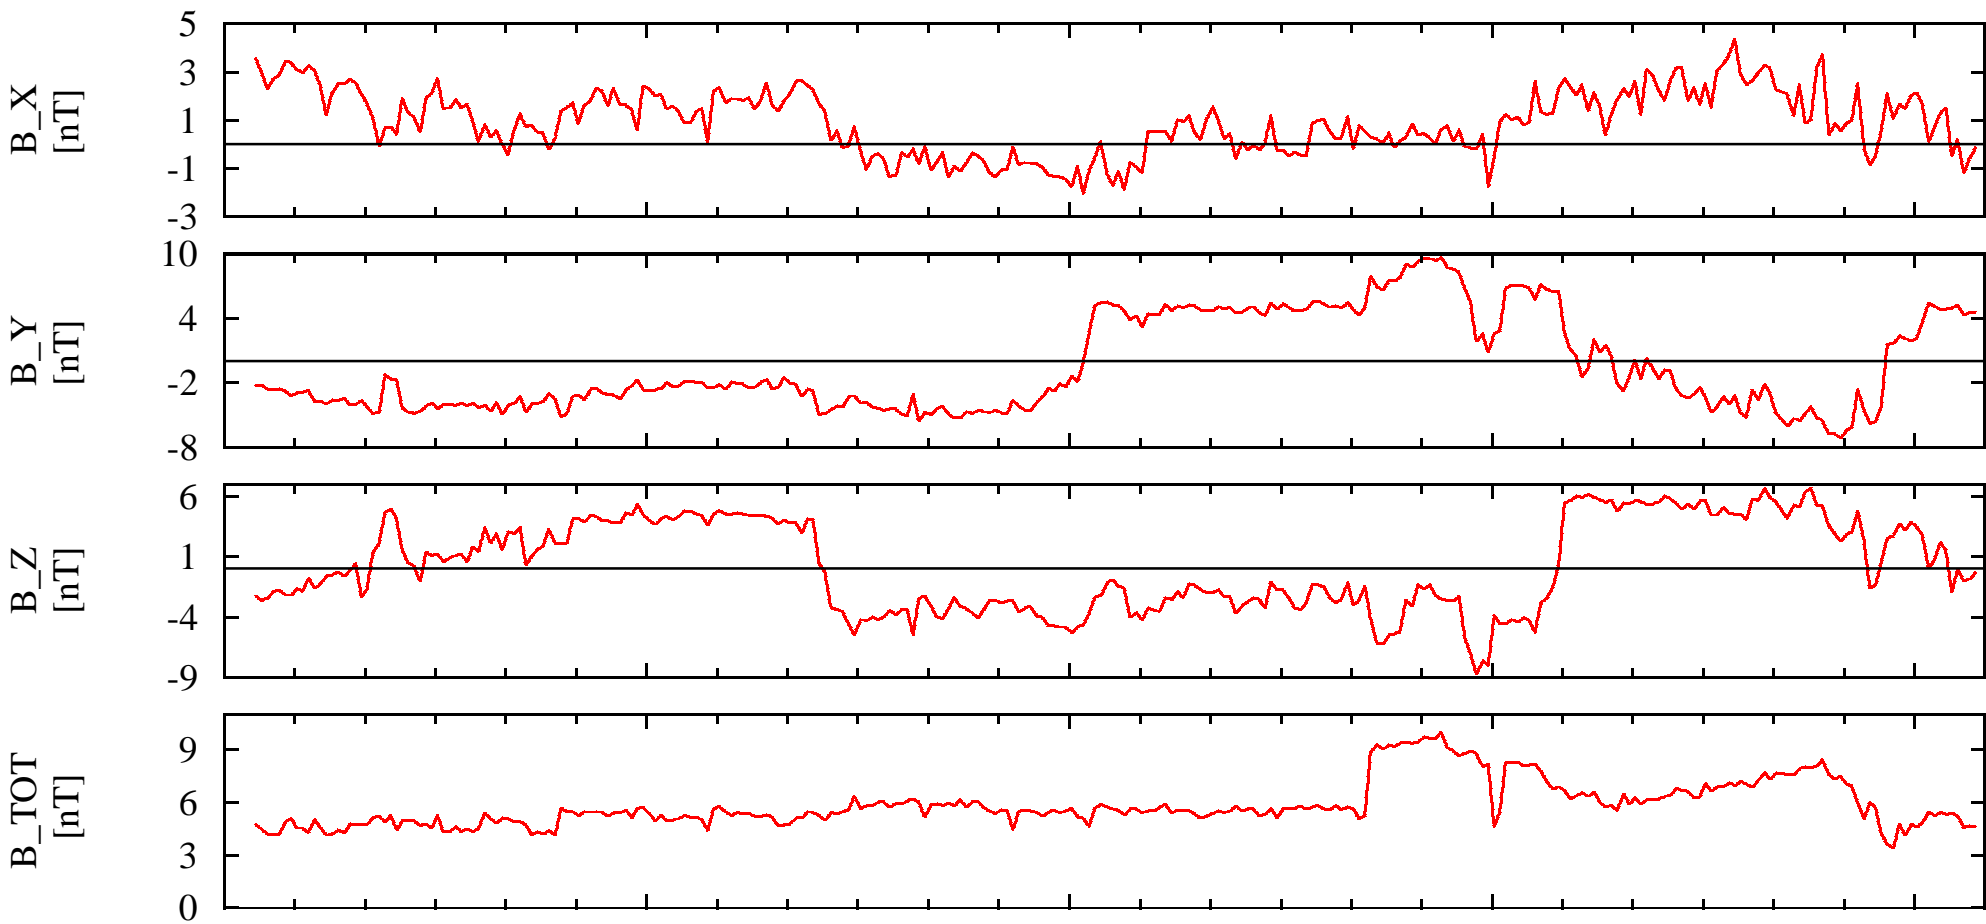

NEAR Solar Orbital Coordinates

DOY: 135 00:00
1999-May-15

NSO_X	3.49e+004	3.54e+004	3.60e+004	3.66e+004	3.72e+004
NSO_Y	9.00e+005	8.99e+005	8.99e+005	8.98e+005	8.98e+005
NSO_Z	1.71e+005	-1.71e+005	-1.70e+005	-1.70e+005	-1.69e+005