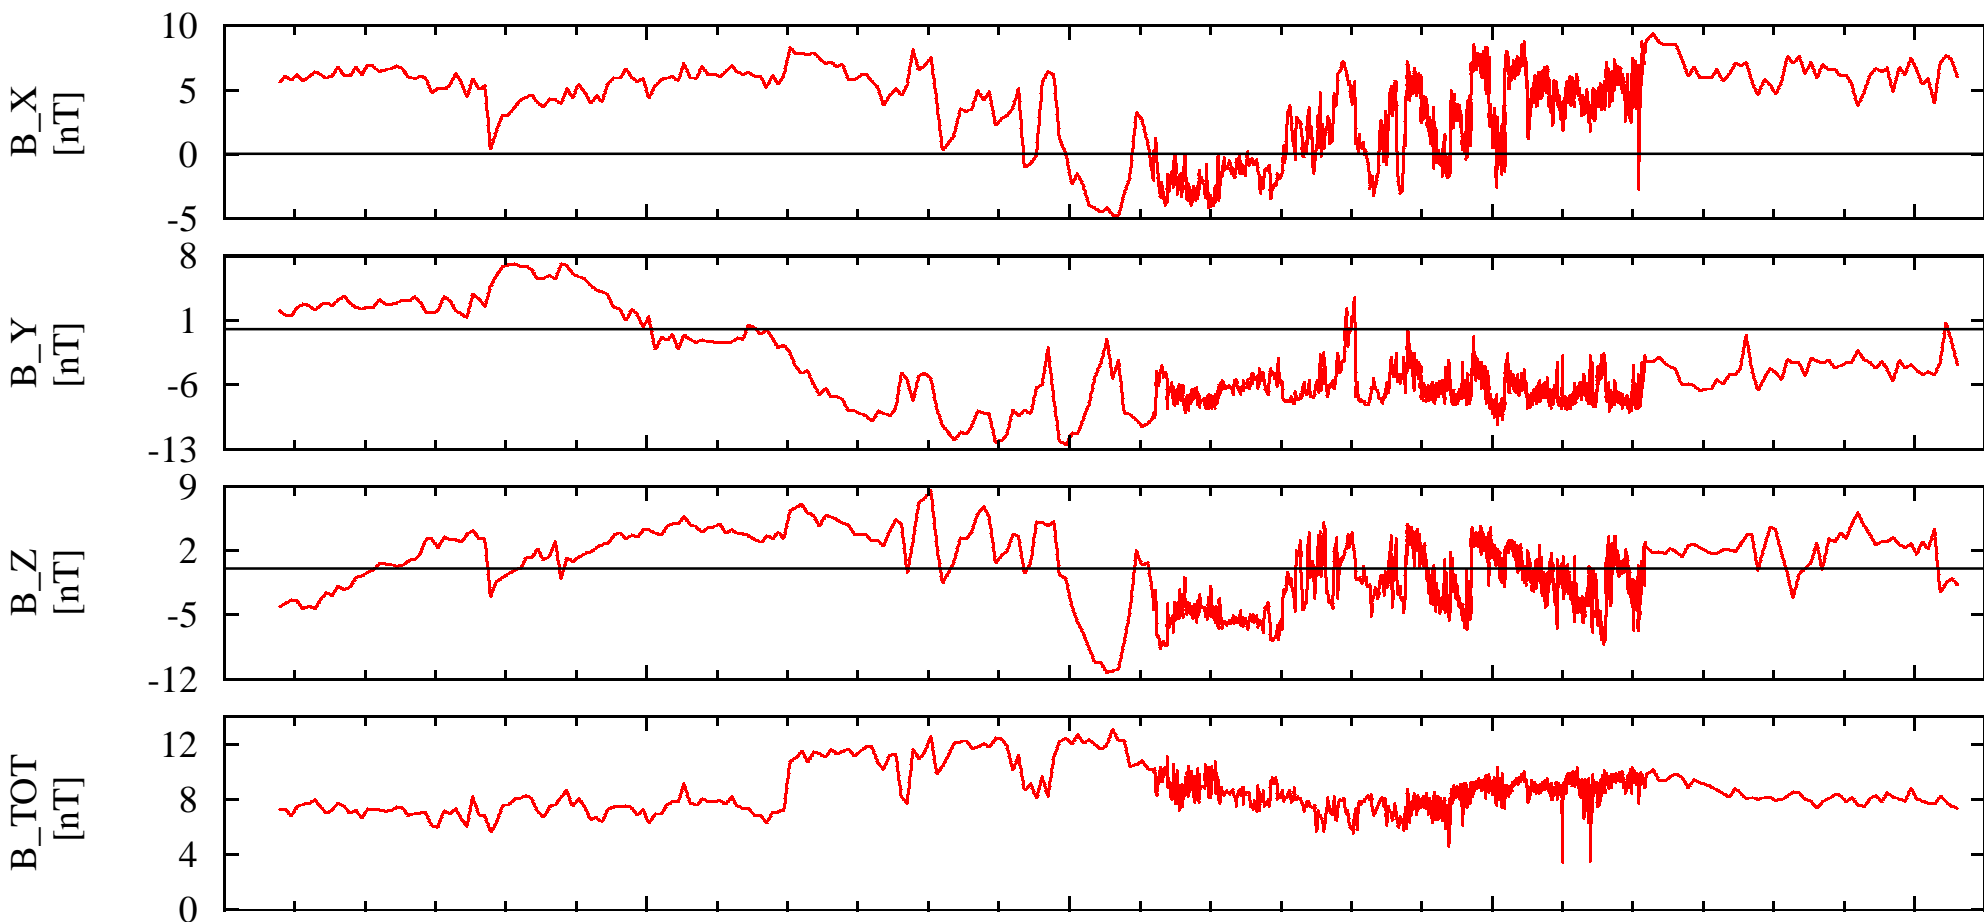

NEAR Solar Orbital Coordinates

DOY: 132 00:00
1999-May-12

	06:00	12:00	18:00	00:00
NSO_X	2.86e+004	2.92e+004	2.97e+004	3.03e+004
NSO_Y	9.06e+005	9.05e+005	9.05e+005	9.04e+005
NSO_Z	-1.77e+005	-1.77e+005	-1.76e+005	-1.76e+005