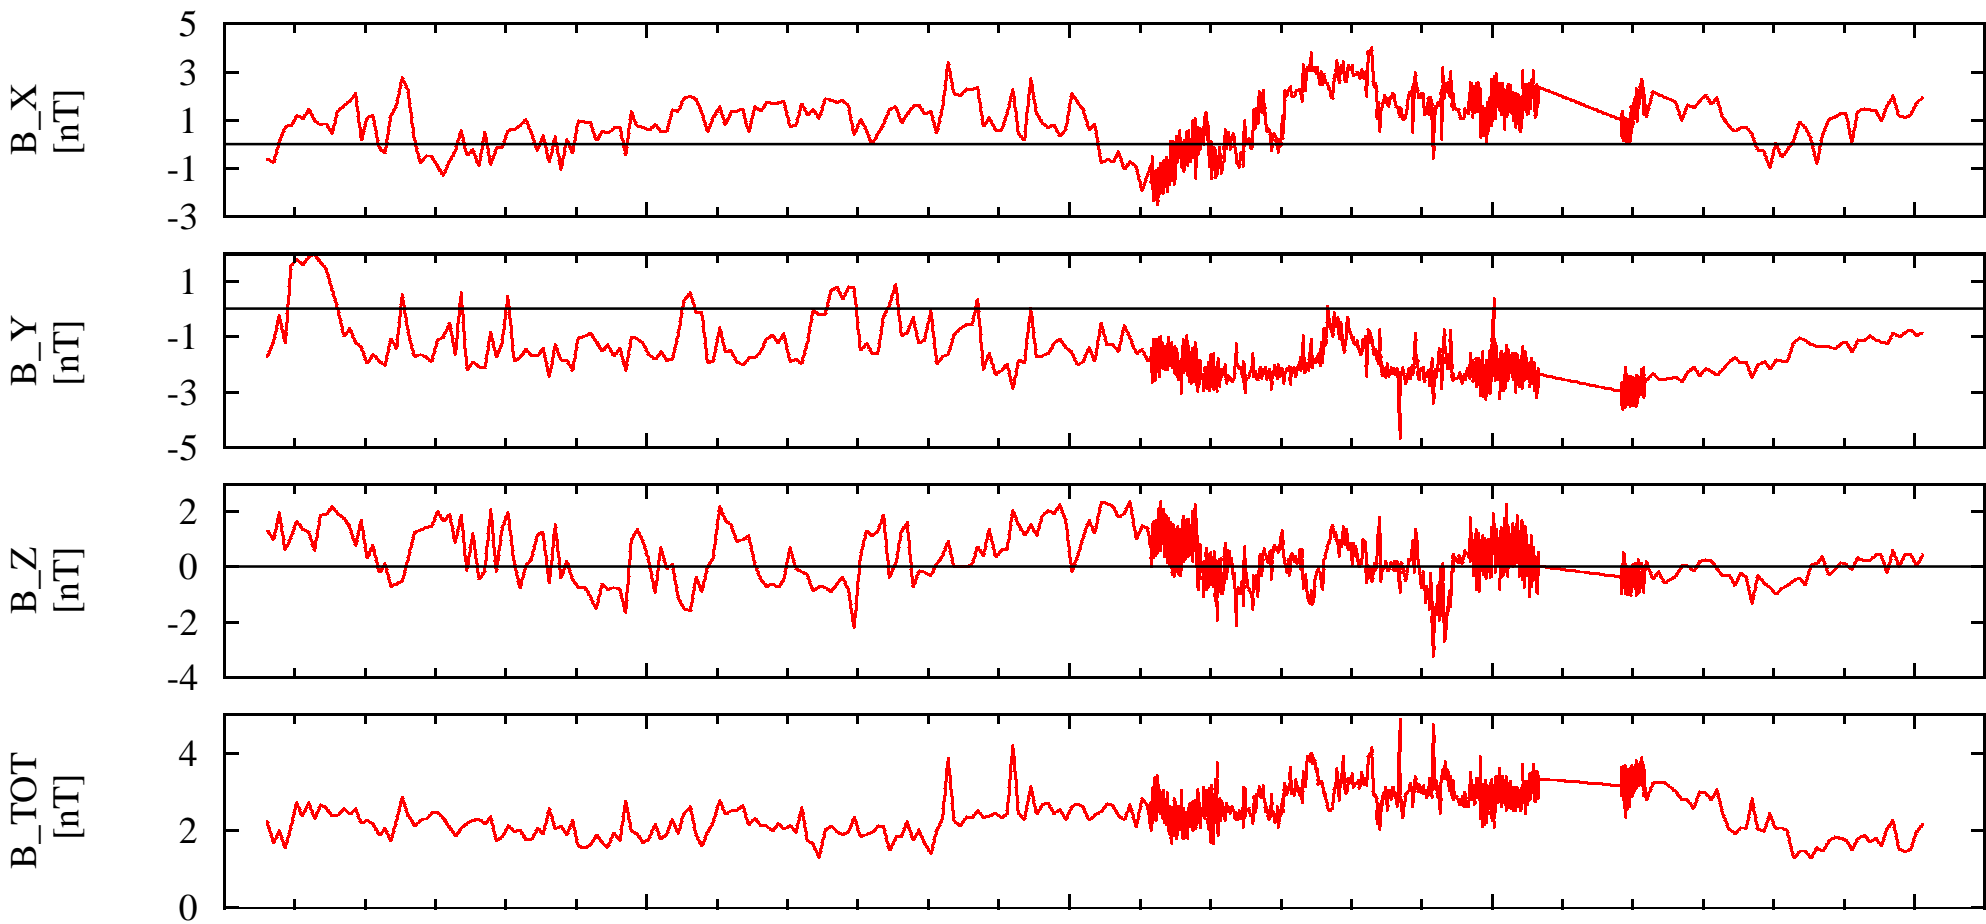

# NEAR Solar Orbital Coordinates

DOY: 109 00:00  
1999-Apr-19

NSO_X	2.25e+004	-2.21e+004	-2.15e+004	-2.10e+004	-2.05e+004
NSO_Y	9.43e+005	9.42e+005	9.42e+005	9.42e+005	9.41e+005
NSO_Z	2.20e+005	-2.19e+005	-2.19e+005	-2.19e+005	-2.18e+005