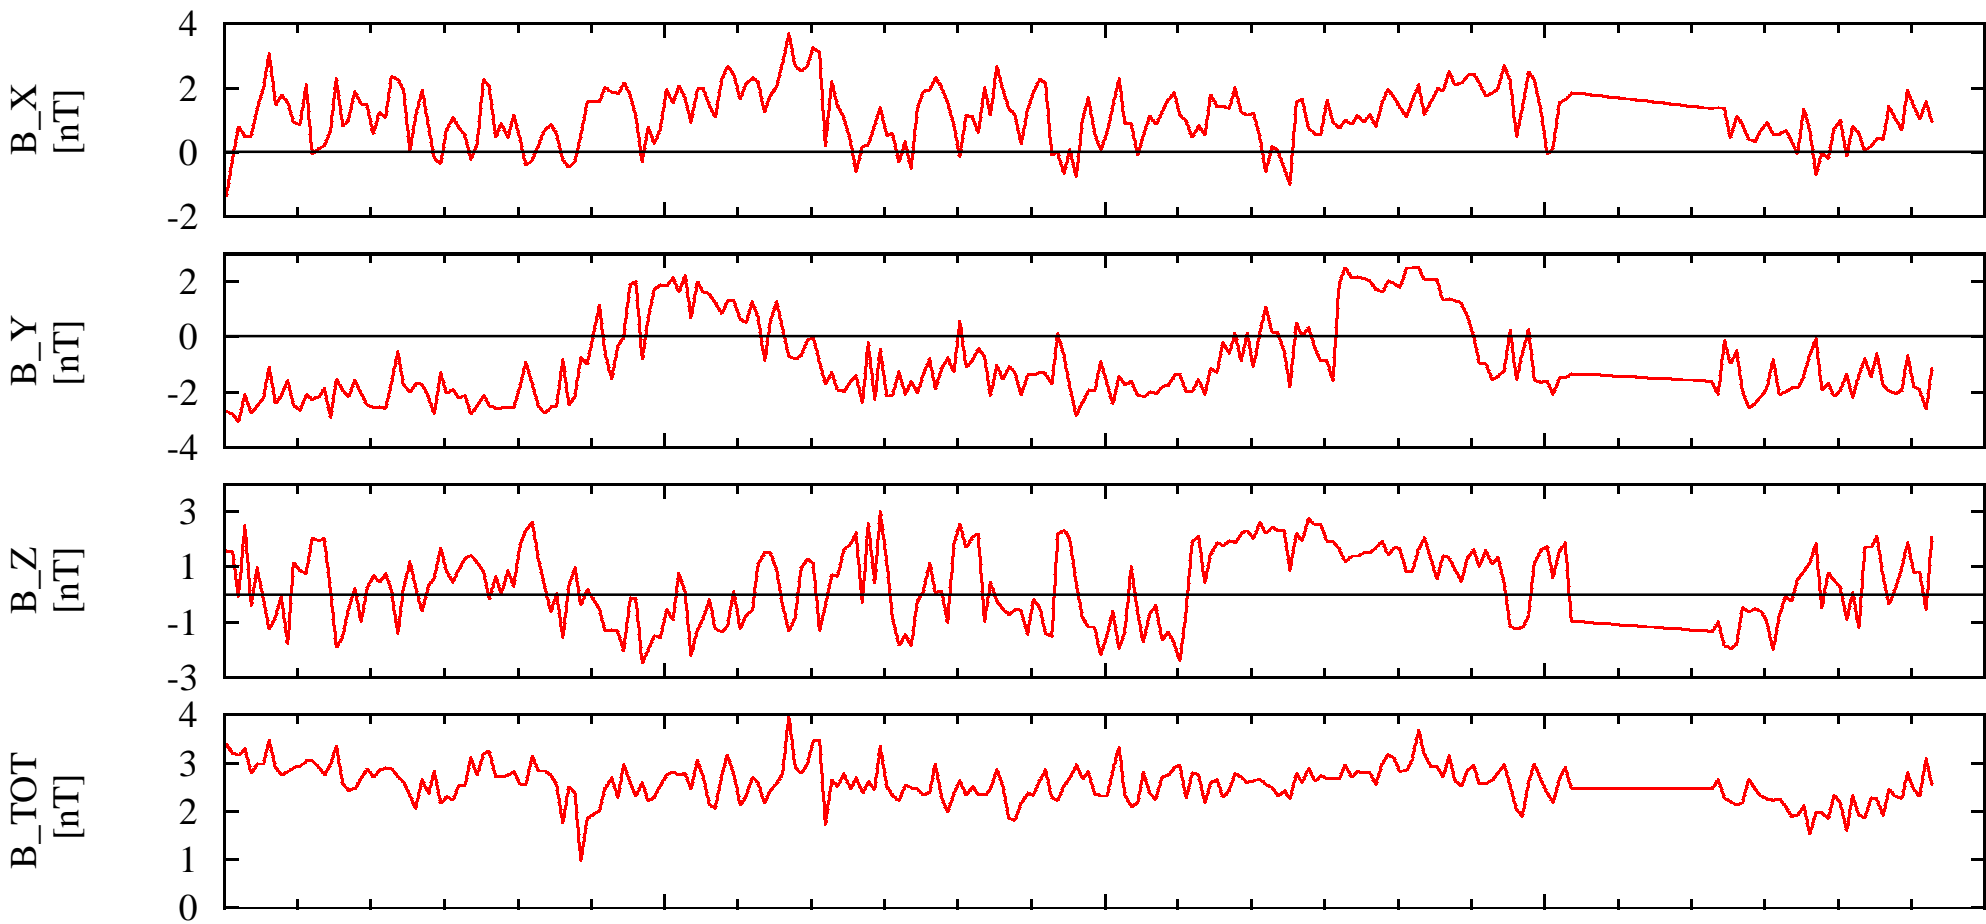

NEAR Solar Orbital Coordinates

DOY: 108 00:00
1999-Apr-18

NSO_X	-2.47e+004	-2.42e+004	-2.36e+004	-2.31e+004	-2.26e+004
NSO_Y	9.44e+005	9.43e+005	9.43e+005	9.43e+005	9.43e+005
NSO_Z	2.21e+005	-2.21e+005	-2.21e+005	-2.20e+005	-2.20e+005