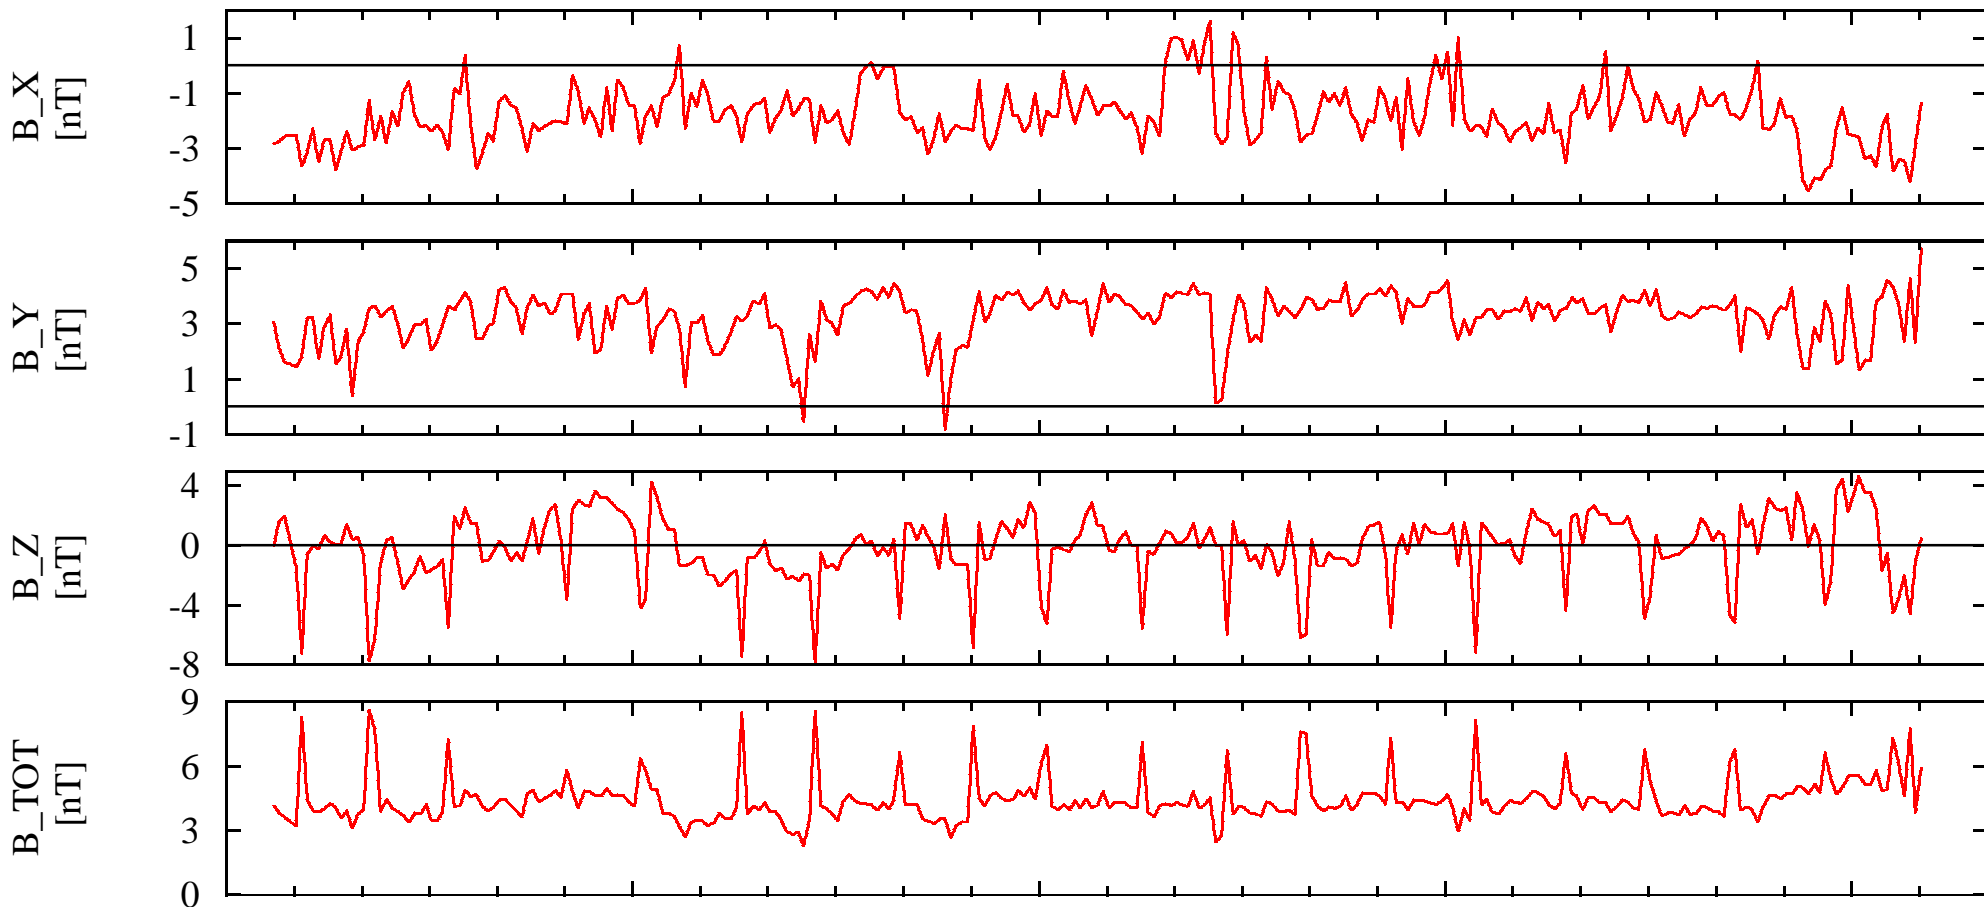

NEAR Solar Orbital Coordinates

DOY: 91 00:00
1999-Apr-1

06:00

12:00

18:00

00:00

NSO_X-5.91e+004

-5.87e+004