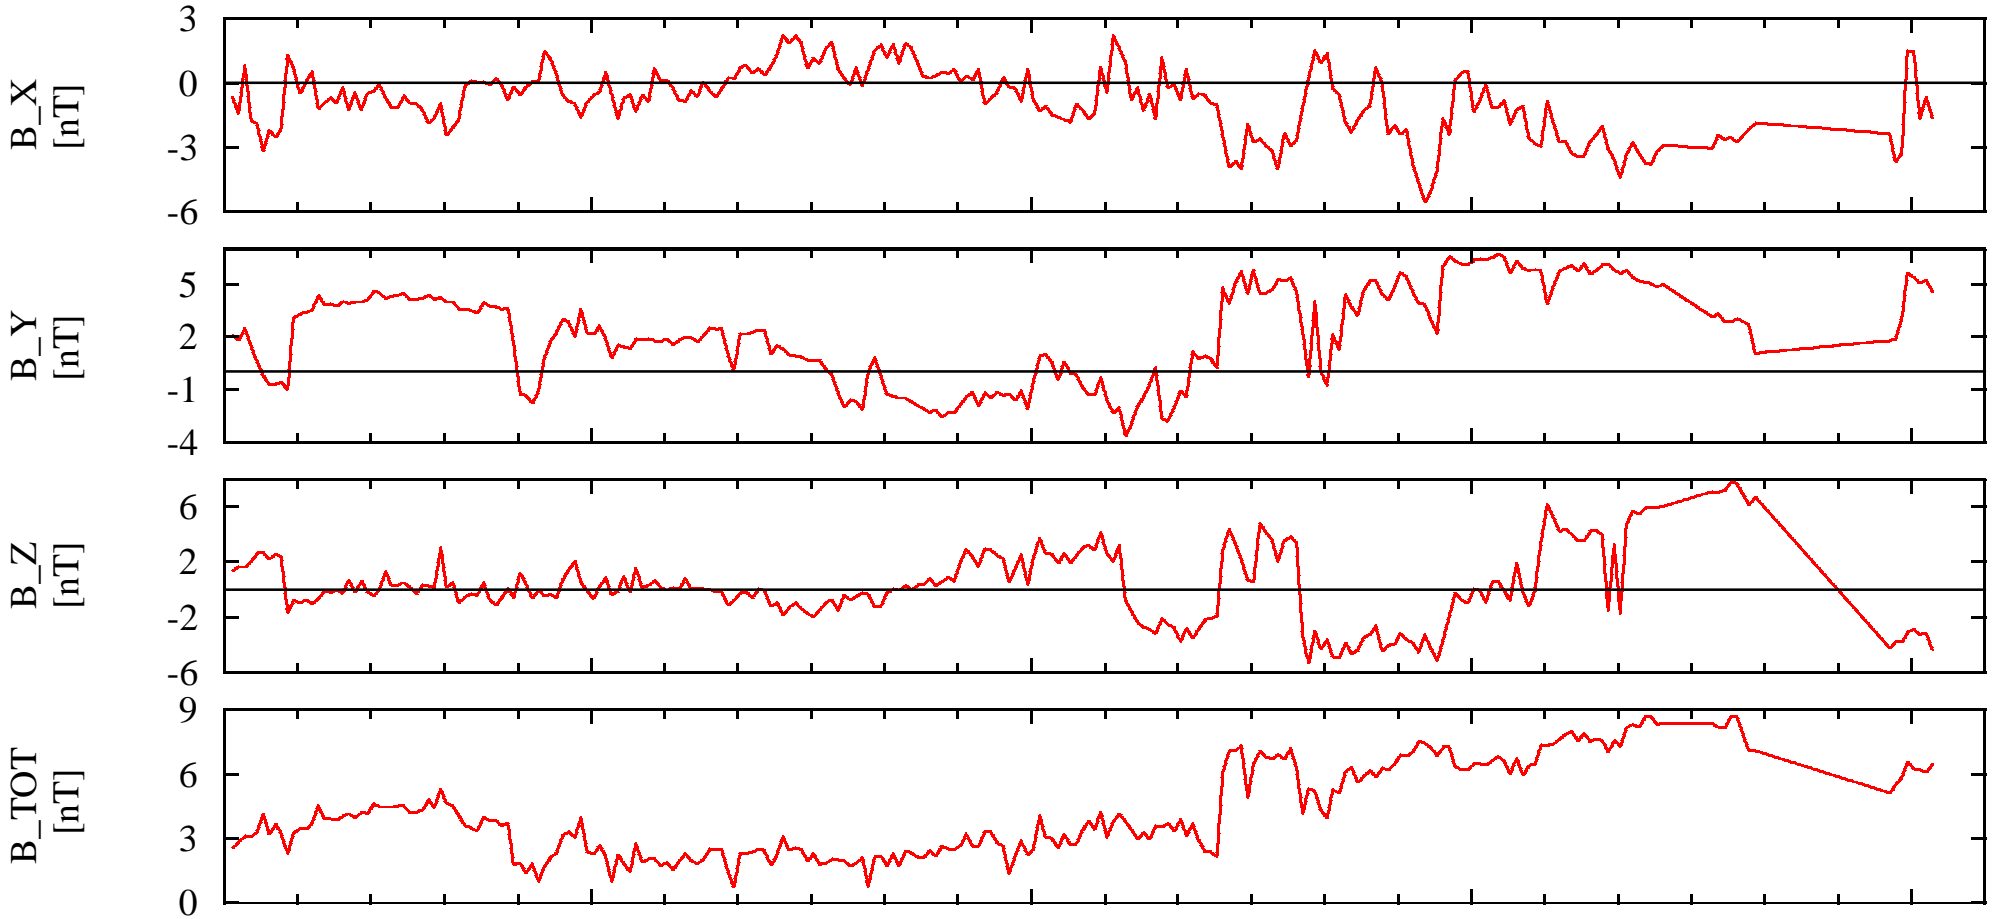

# NEAR Solar Orbital Coordinates

DOY: 87 01:00  
1999-Mar-28

07:00

13:00

19:00

01:00

NSO\_X-6.68e+004

-6.64e+004