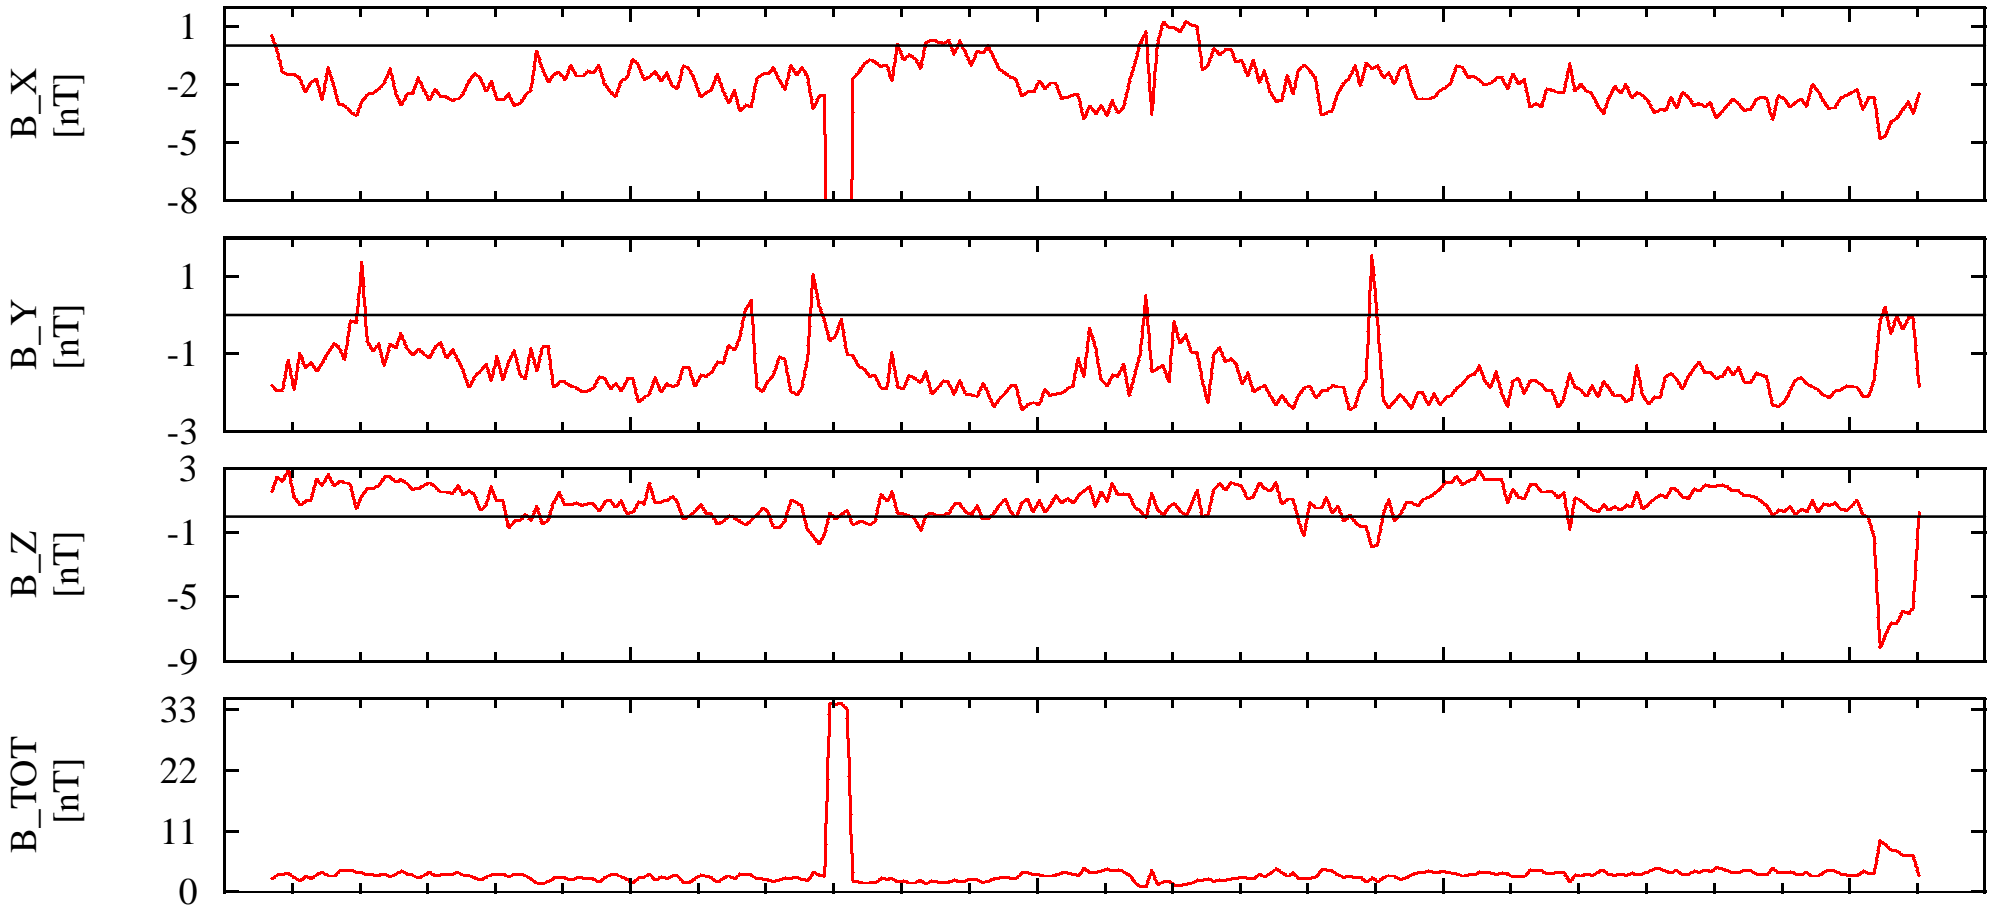

NEAR Solar Orbital Coordinates

DOY: 84 00:00
1999-Mar-25

NSO_X-7.26e+004

-7.22e+004

-7.17e+004

-7.12e+004

-7.08e+004

NSO_Y9.56e+005

9.56e+005

9.56e+005

9.56e+005

9.56e+005

NSO_Z-2.54e+005

-2.54e+005

-2.54e+005

-2.53e+005