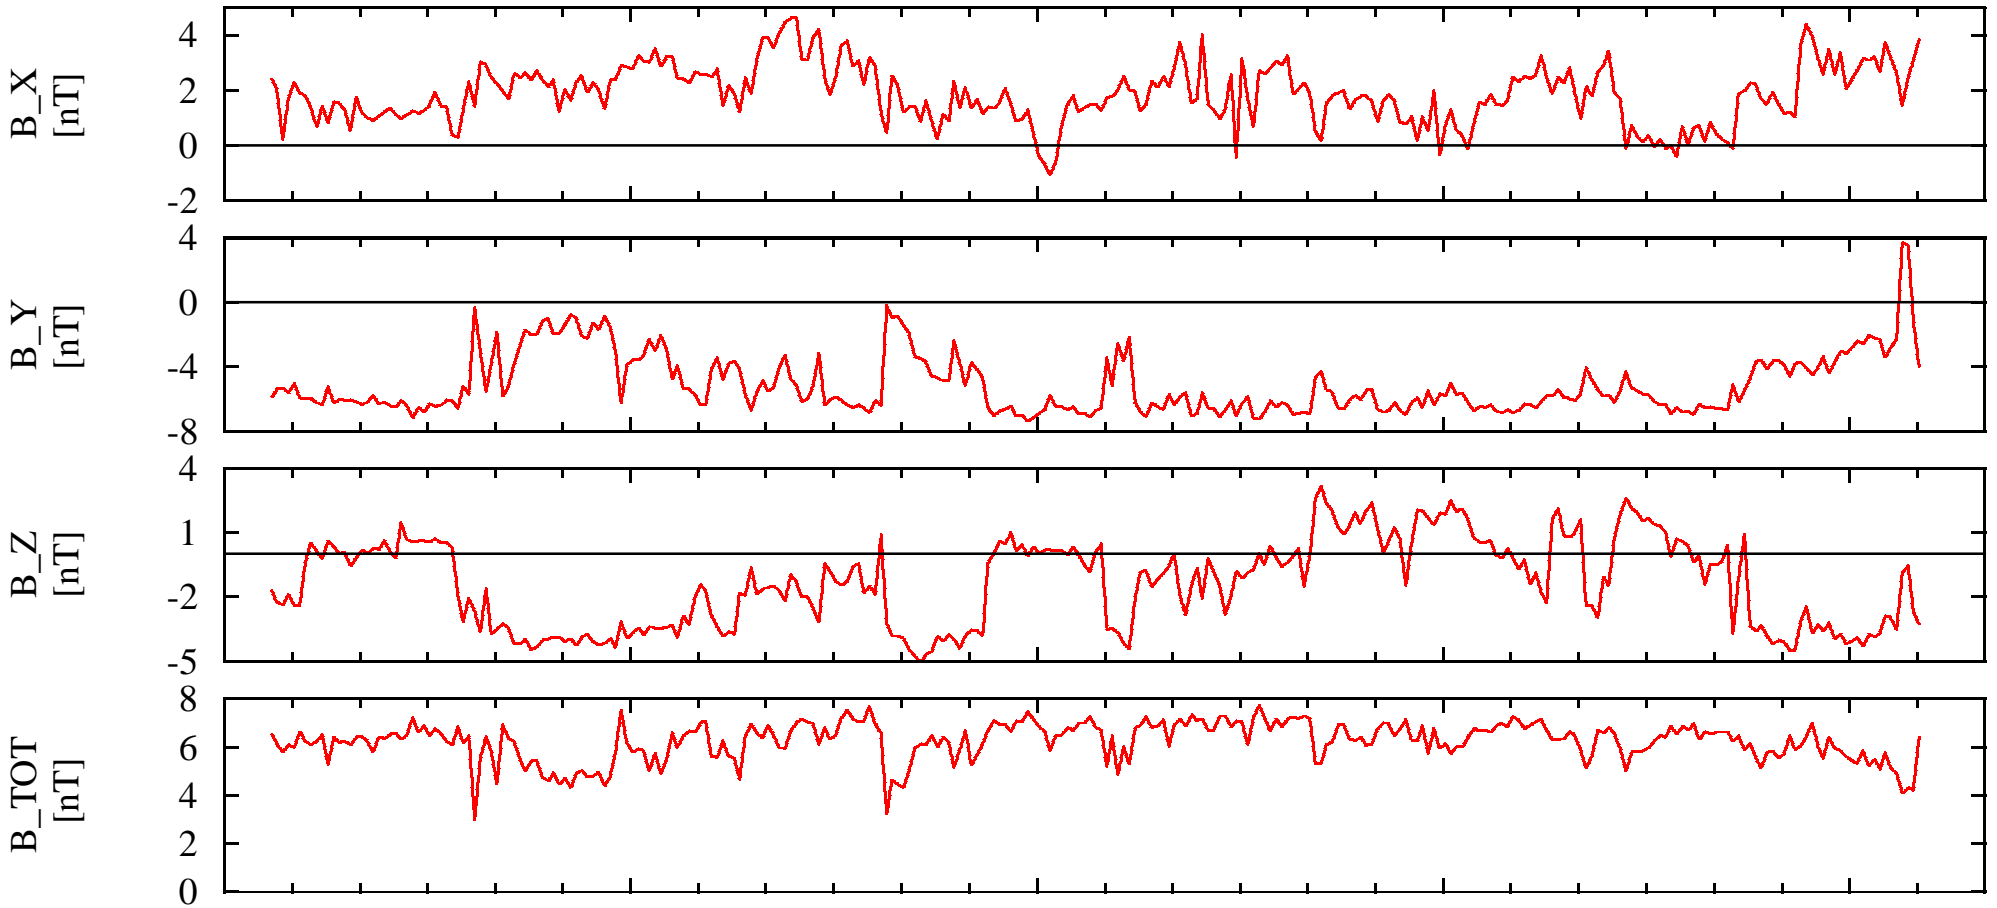

# NEAR Solar Orbital Coordinates

DOY: 51 00:00  
1999-Feb-20

06:00

12:00

18:00

00:00

NSO\_X 1.30e+005  
NSO\_Y 9.38e+005  
NSO\_Z 2.82e+005

-1.29e+005  
9.39e+005  
-2.82e+005

-1.29e+005  
9.39e+005  
-2.82e+005

-1.29e+005  
9.39e+005  
-2.81e+005

-1.28e+005  
9.39e+005  
-2.81e+005