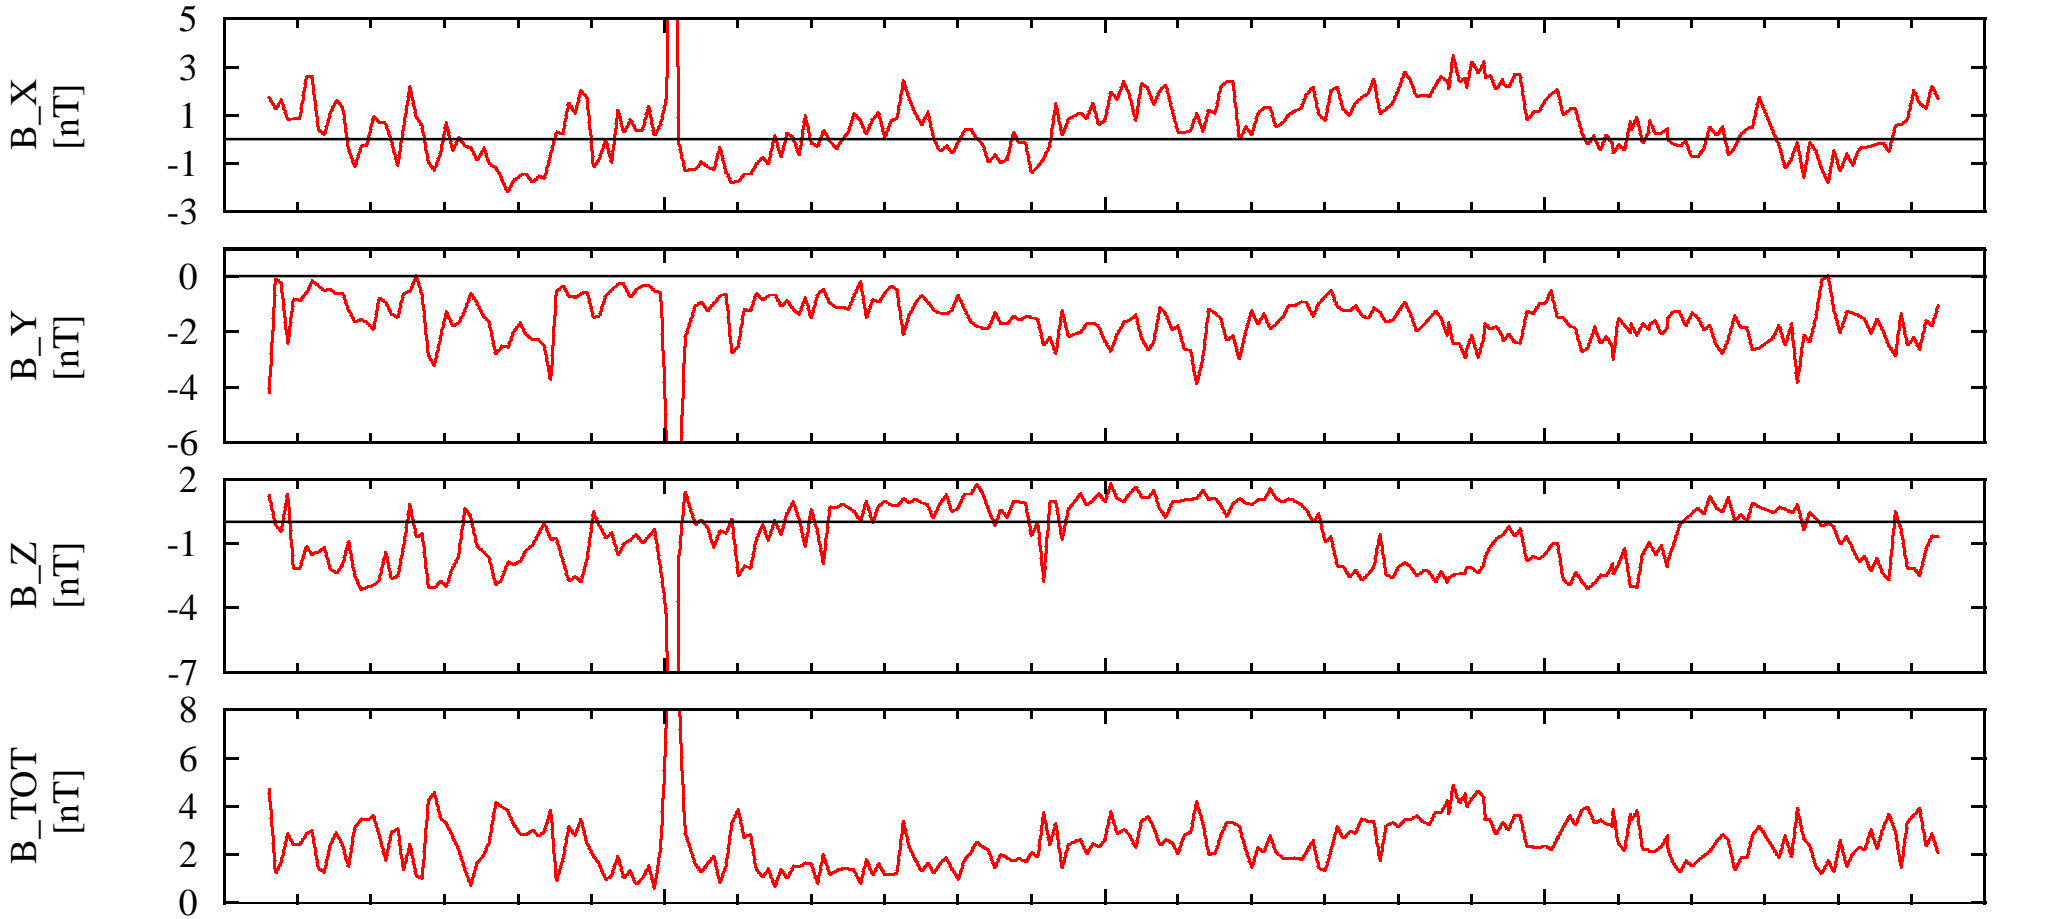

# NEAR Solar Orbital Coordinates

DOY: 48 00:00  
1999-Feb-17

06:00

12:00

18:00

00:00

NSO\_X  $1.34e+005$

$-1.34e+005$