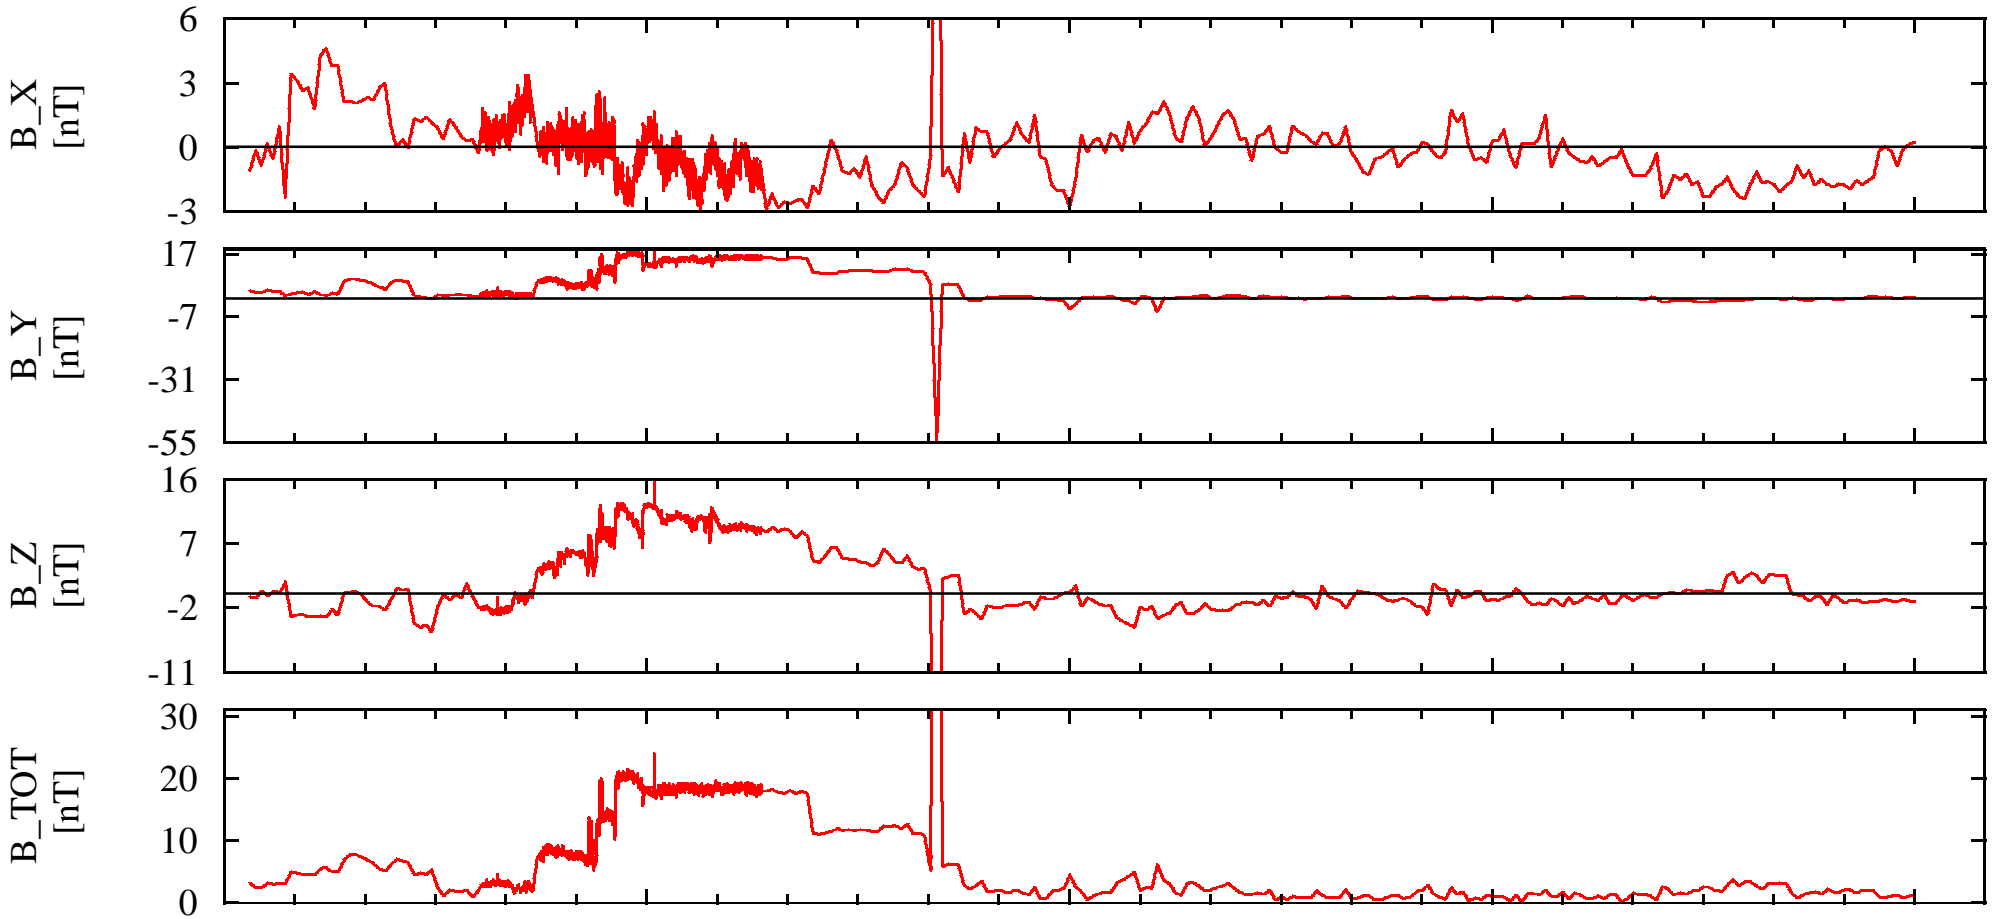

NEAR Solar Orbital Coordinates

DOY: 42 00:00

1999-Feb-11

NSO_X $1.44e+005$

$-1.43e+005$

$-1.43e+005$

$-1.42e+005$

$-1.42e+005$

NSO_Y $9.27e+005$

$9.28e+005$

$9.28e+005$

$9.28e+005$

$9.29e+005$

NSO_Z $2.86e+005$

$-2.86e+005$

$-2.86e+005$