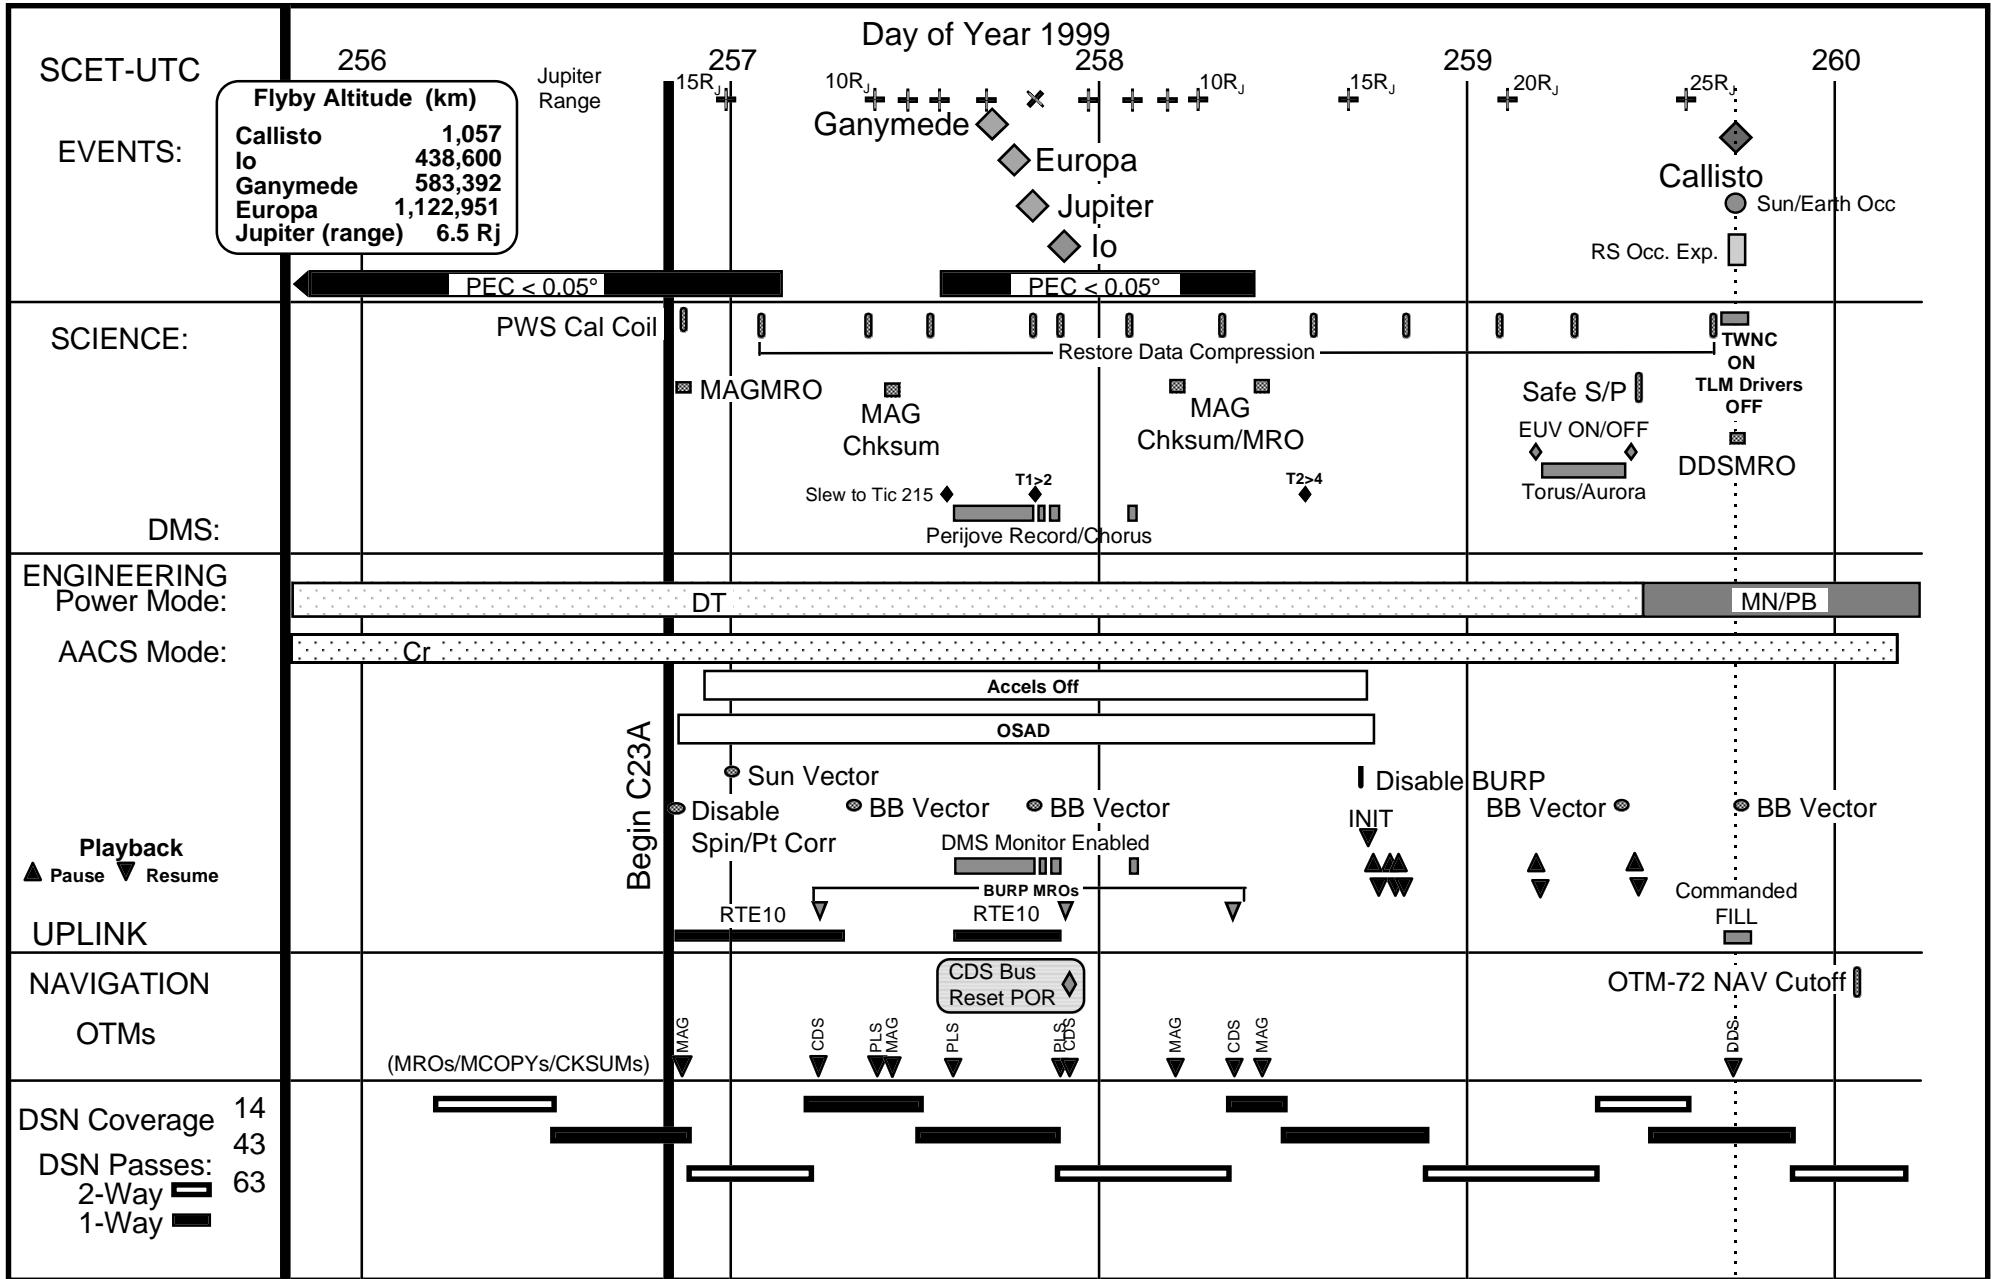

# C23A Encounter Overview

September 13

14

15

16

BMcL/SST  
09/16/99