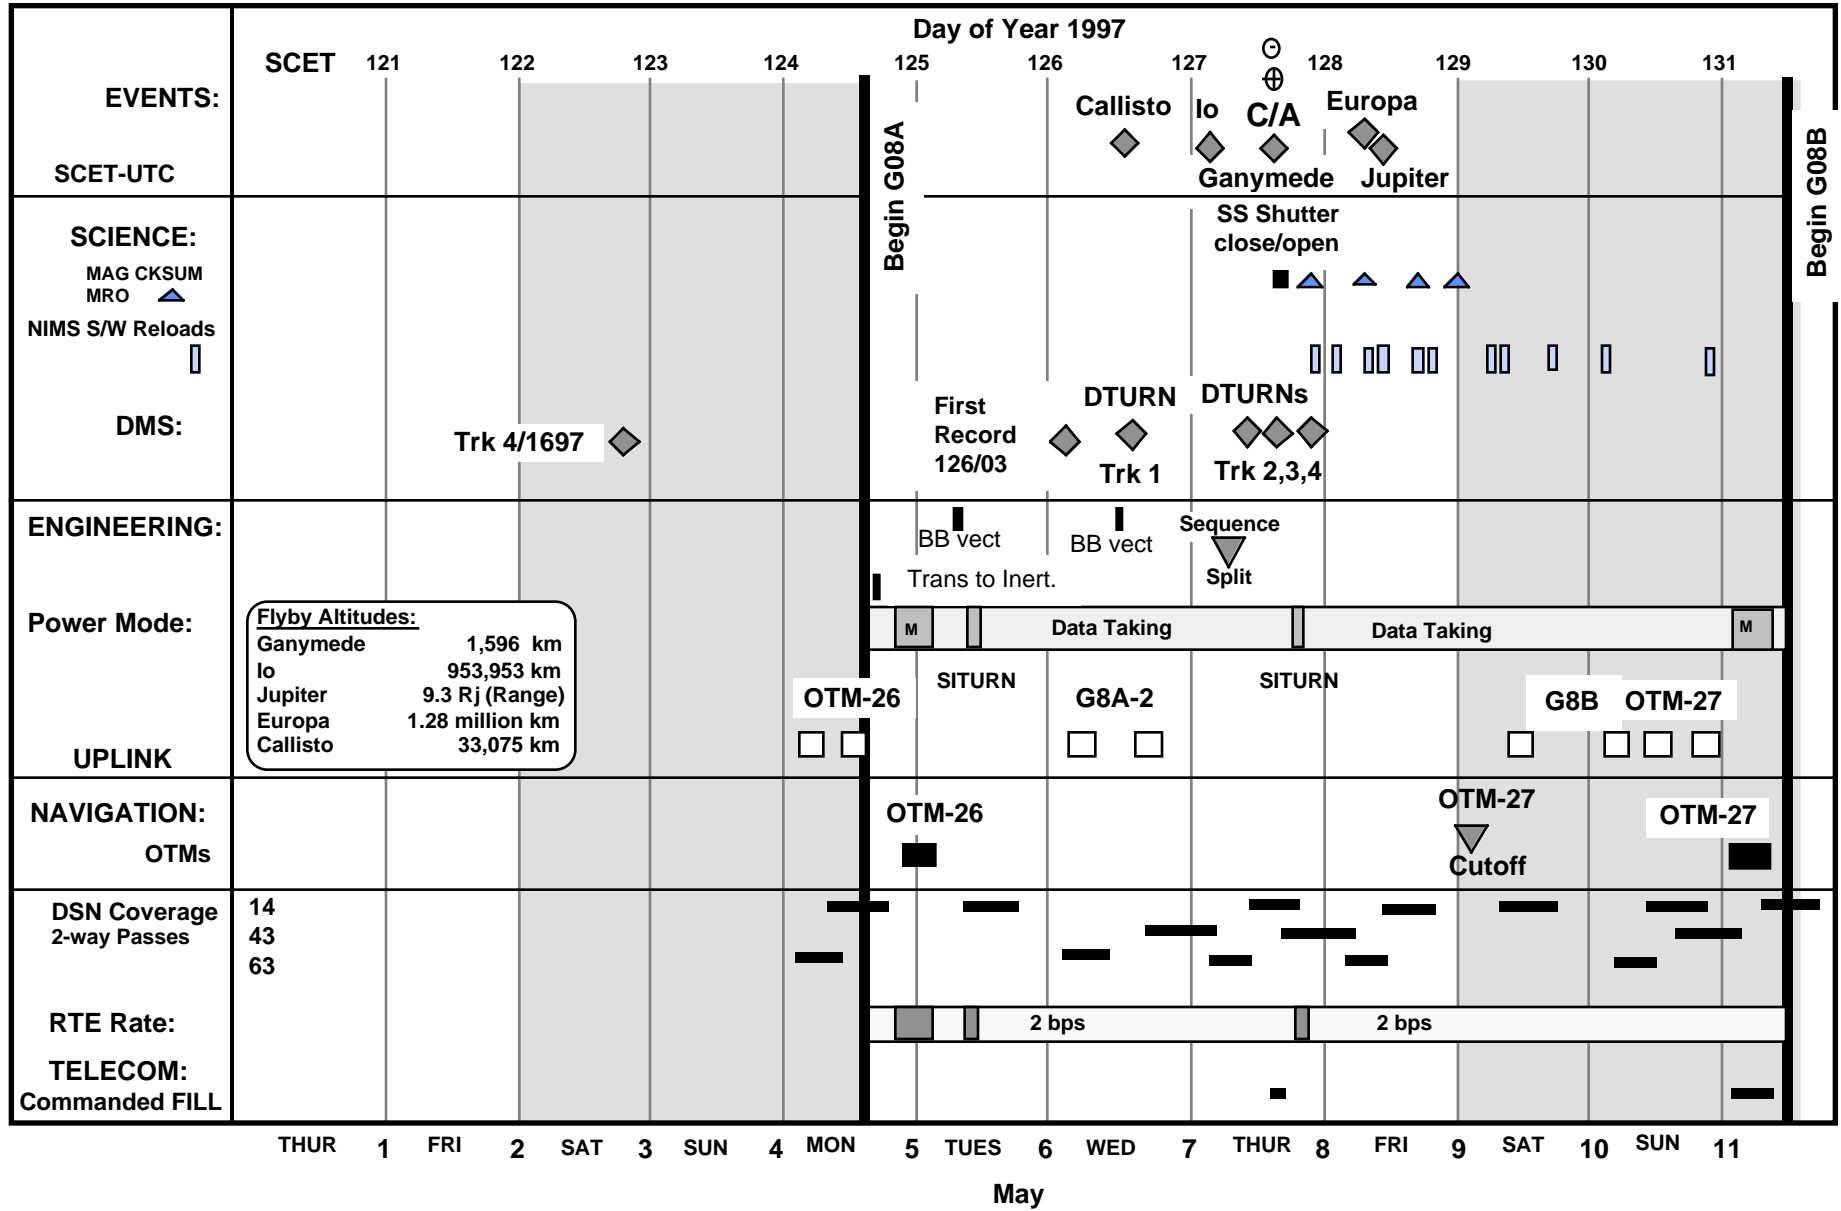

G08A Sequence Overview - Version G08APH

Flyby Altitudes:
 Ganymede 1,596 km
 Io 953,953 km
 Jupiter 9.3 R_J (Range)
 Europa 1.28 million km
 Callisto 33,075 km