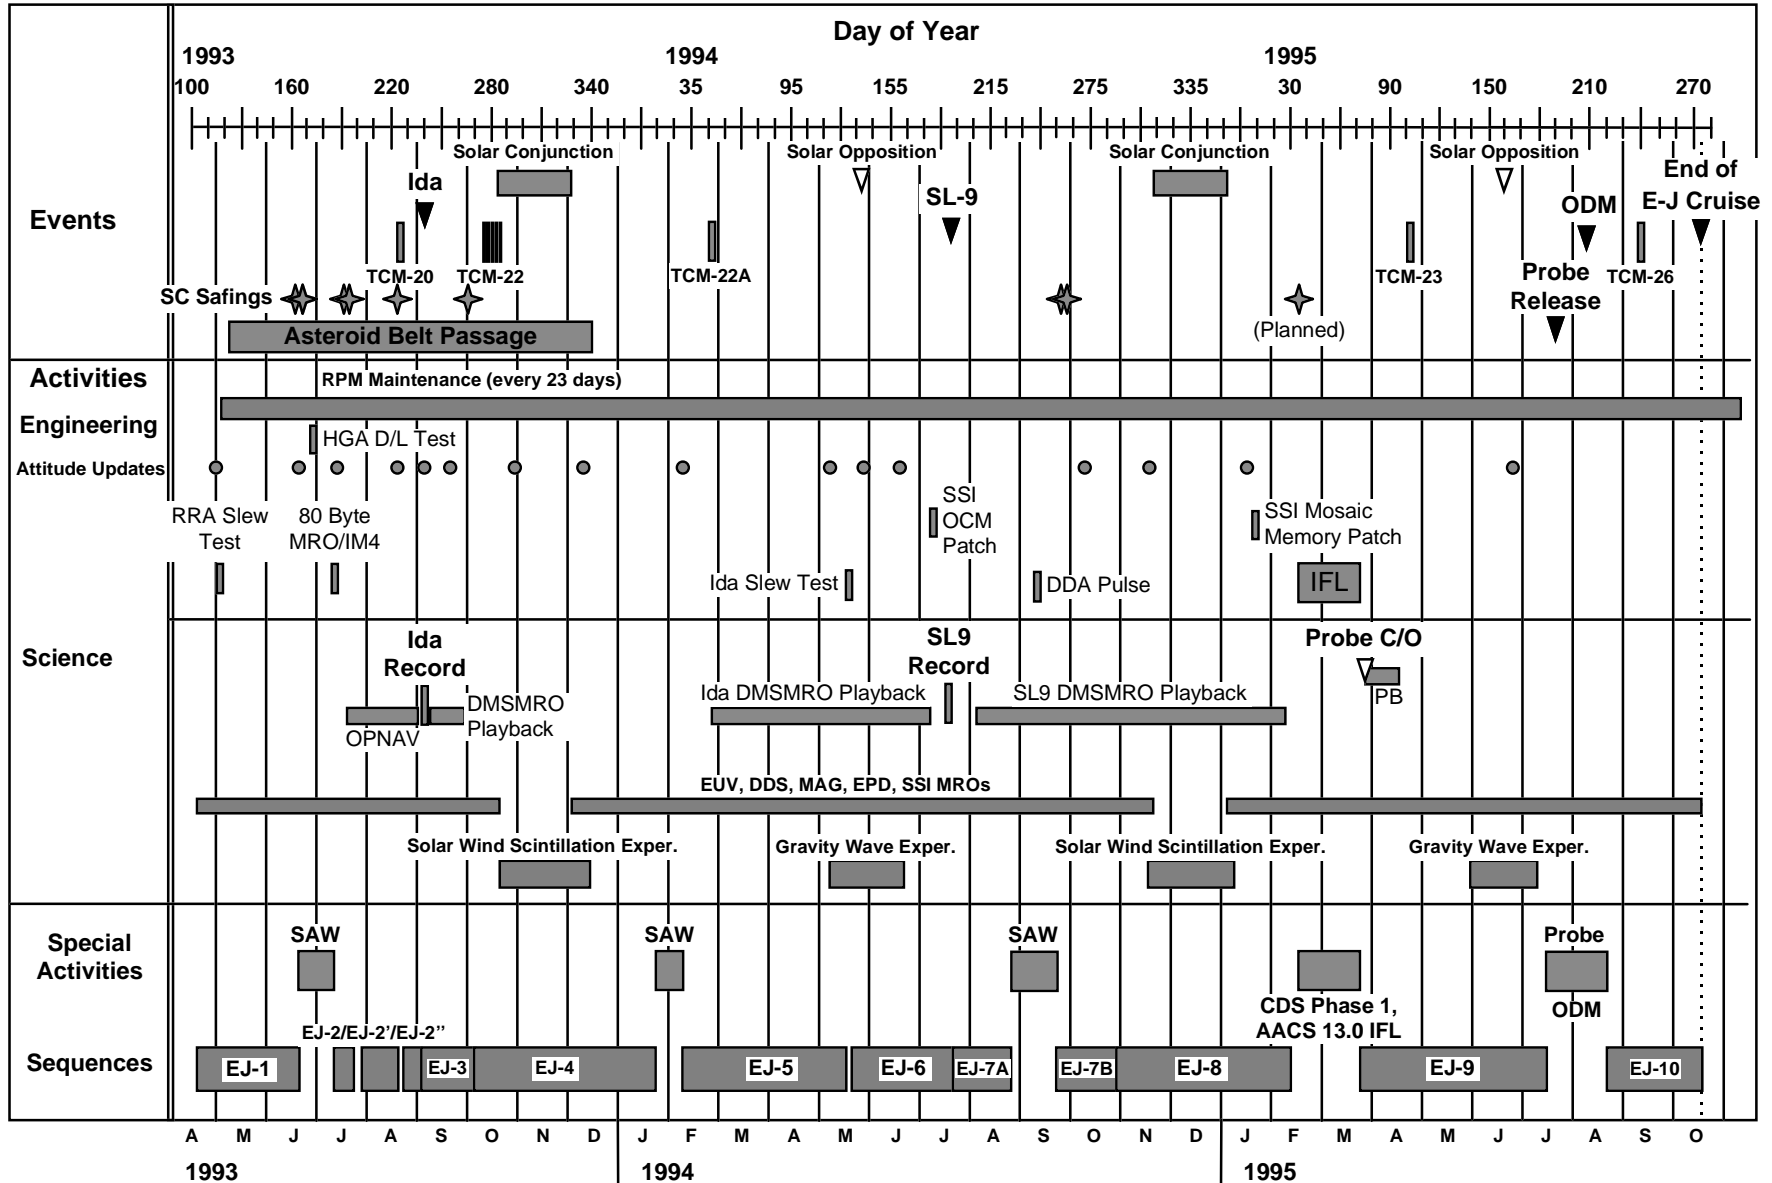

Interplanetary Cruise Activity Plan (E-J Cruise)

Note: Activities in EJ-1, EJ-2 and EJ-3 were interrupted by transient CDS bus-reset PORs on 6/11, 6/17, 7/10, 7/12, 8/11, and 9/24/93. Activities in EJ-7B were interrupted by CDS memory failure on 9/14/94 and by CAP privileged error on 9/16/94.