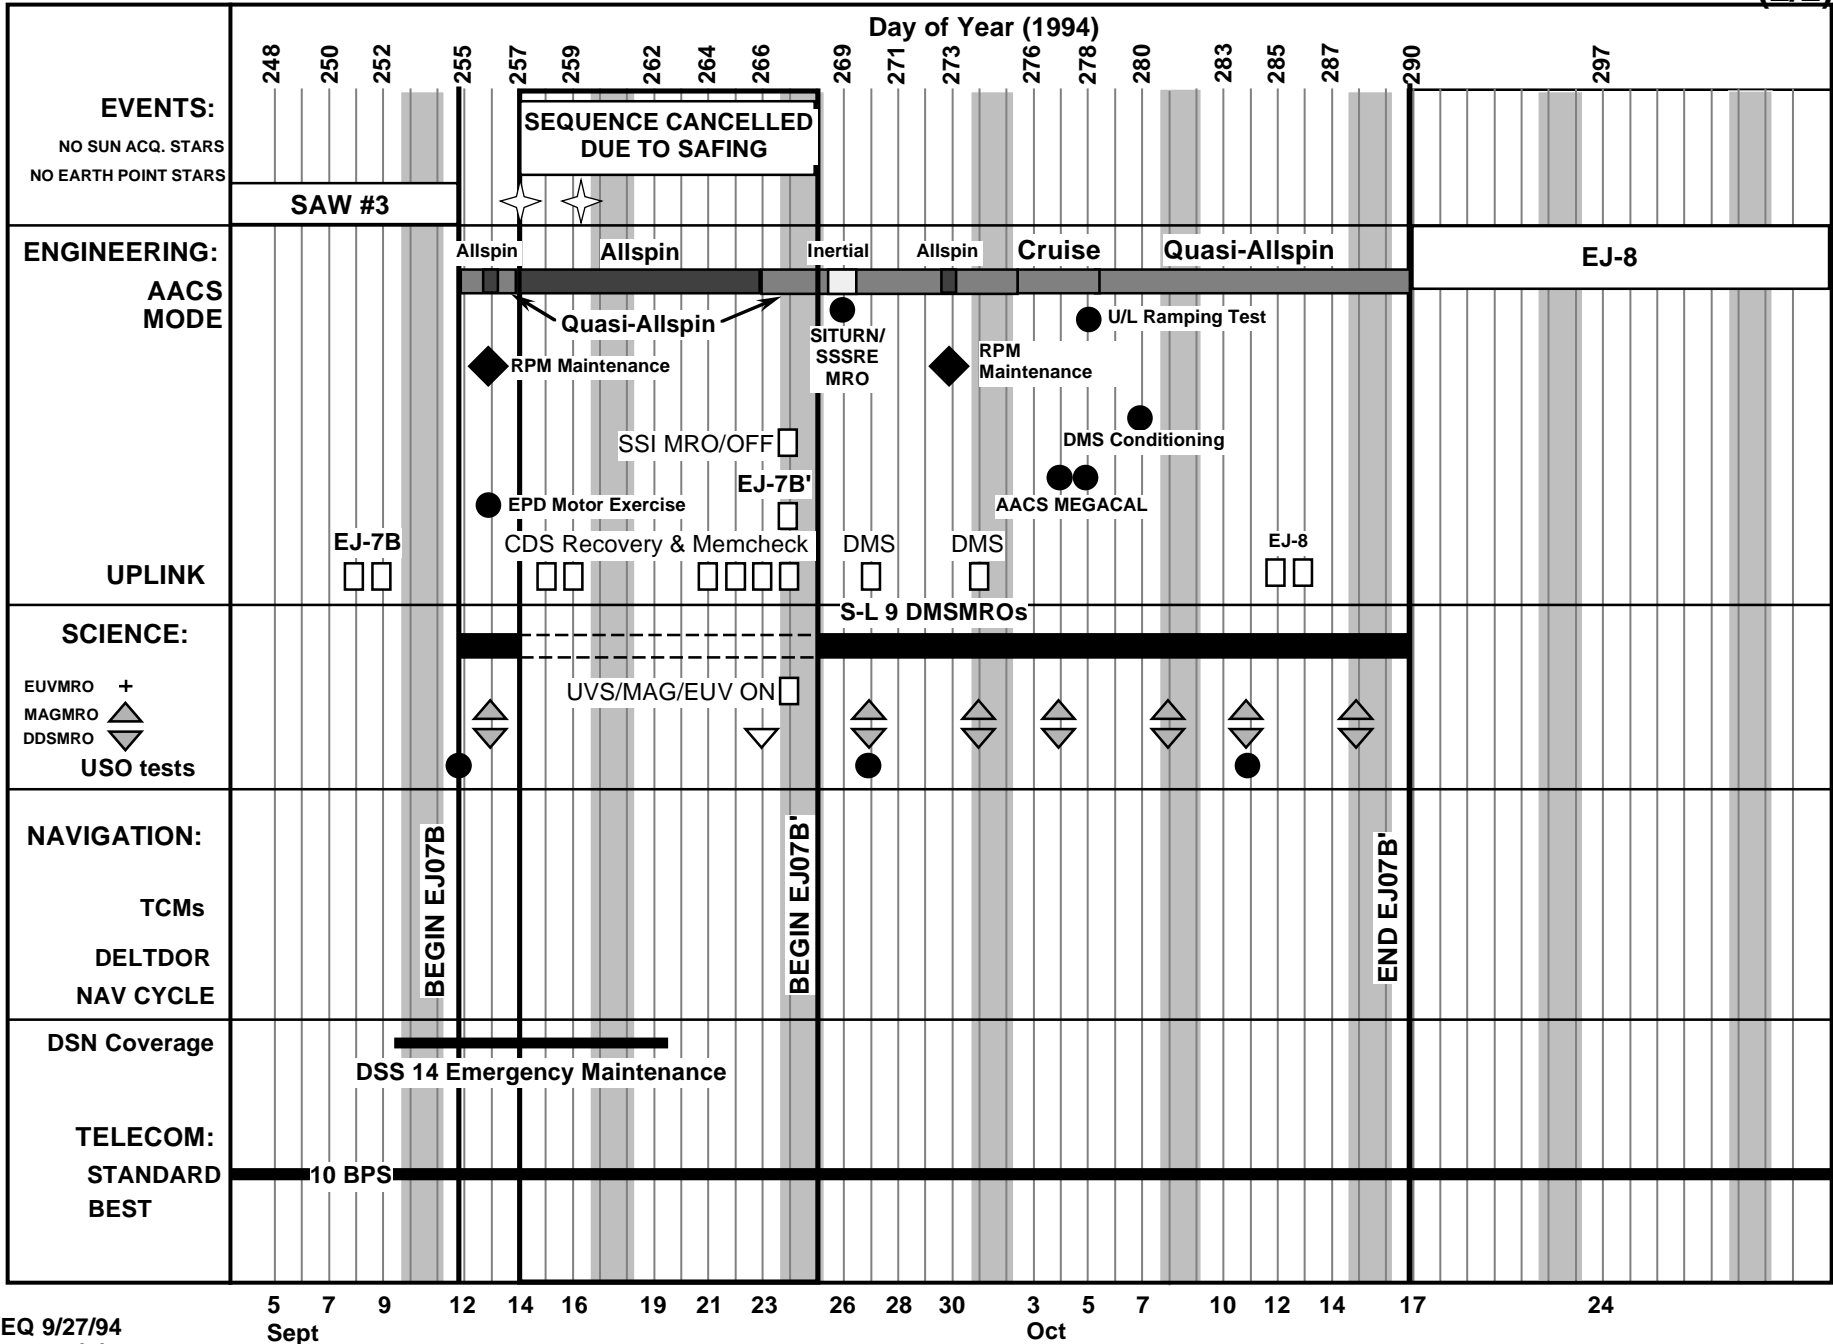

# EJ07B' OVERVIEW

(2/2)

SEQ 9/27/94  
BMcL 2/9/00

5 7 9 12 14 16 19 21 23 26 28 30 3 5 7 10 12 14 17 24  
 Sept Oct

Note: Activities in EJ-7B were interrupted by a DMSMRO memory failure, resulting in spacecraft safing at 94-257/03:10:51 SCET and a second safing at 94-259/16:38 SCET caused by a CAP privileged error.