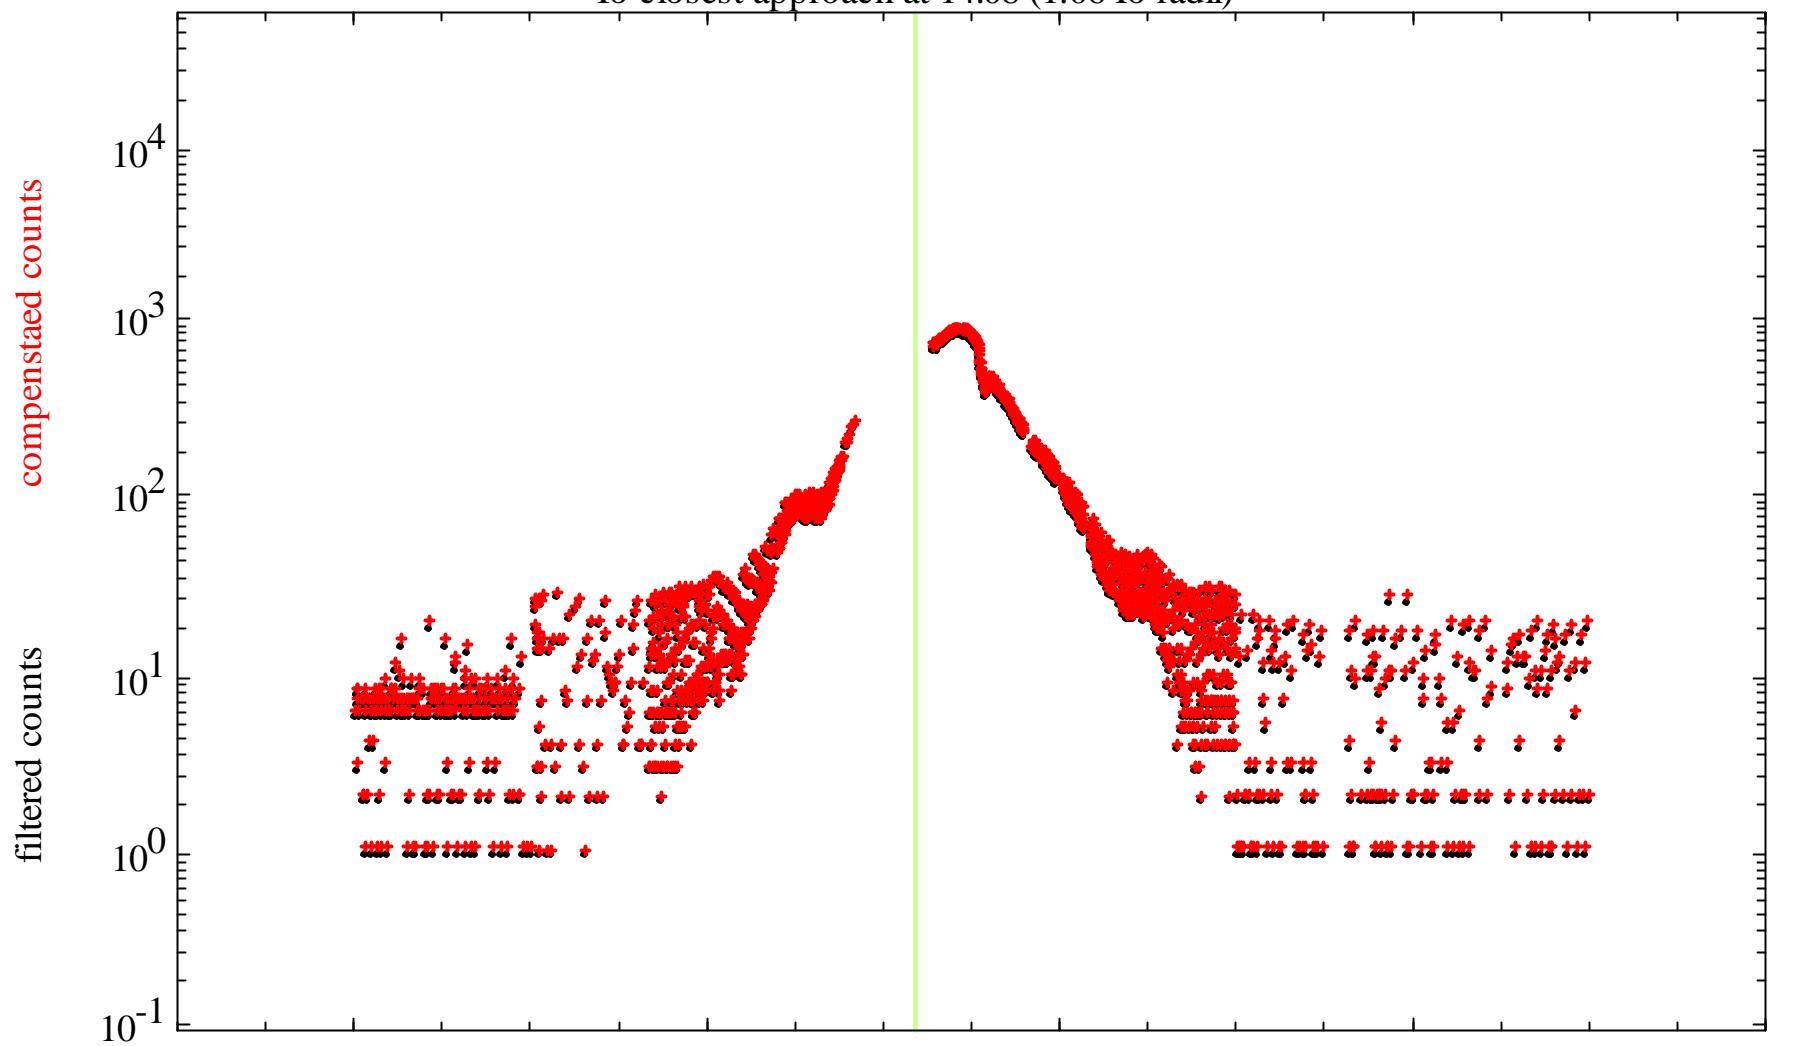

Io 33 orbit Star Scanner data
 Io closest approach at 14:08 (1.06 Io radii)

	00:00	00:00	00:00	00:00	00:00
DOY: 15					
2002-Jan-15					
L	26.86	13.79	8.48	23.00	28.74
Jupiter Range	26.33	13.79	8.40	22.49	28.50
Magnetic Lat	8.11	0.46	5.94	-8.61	-5.17