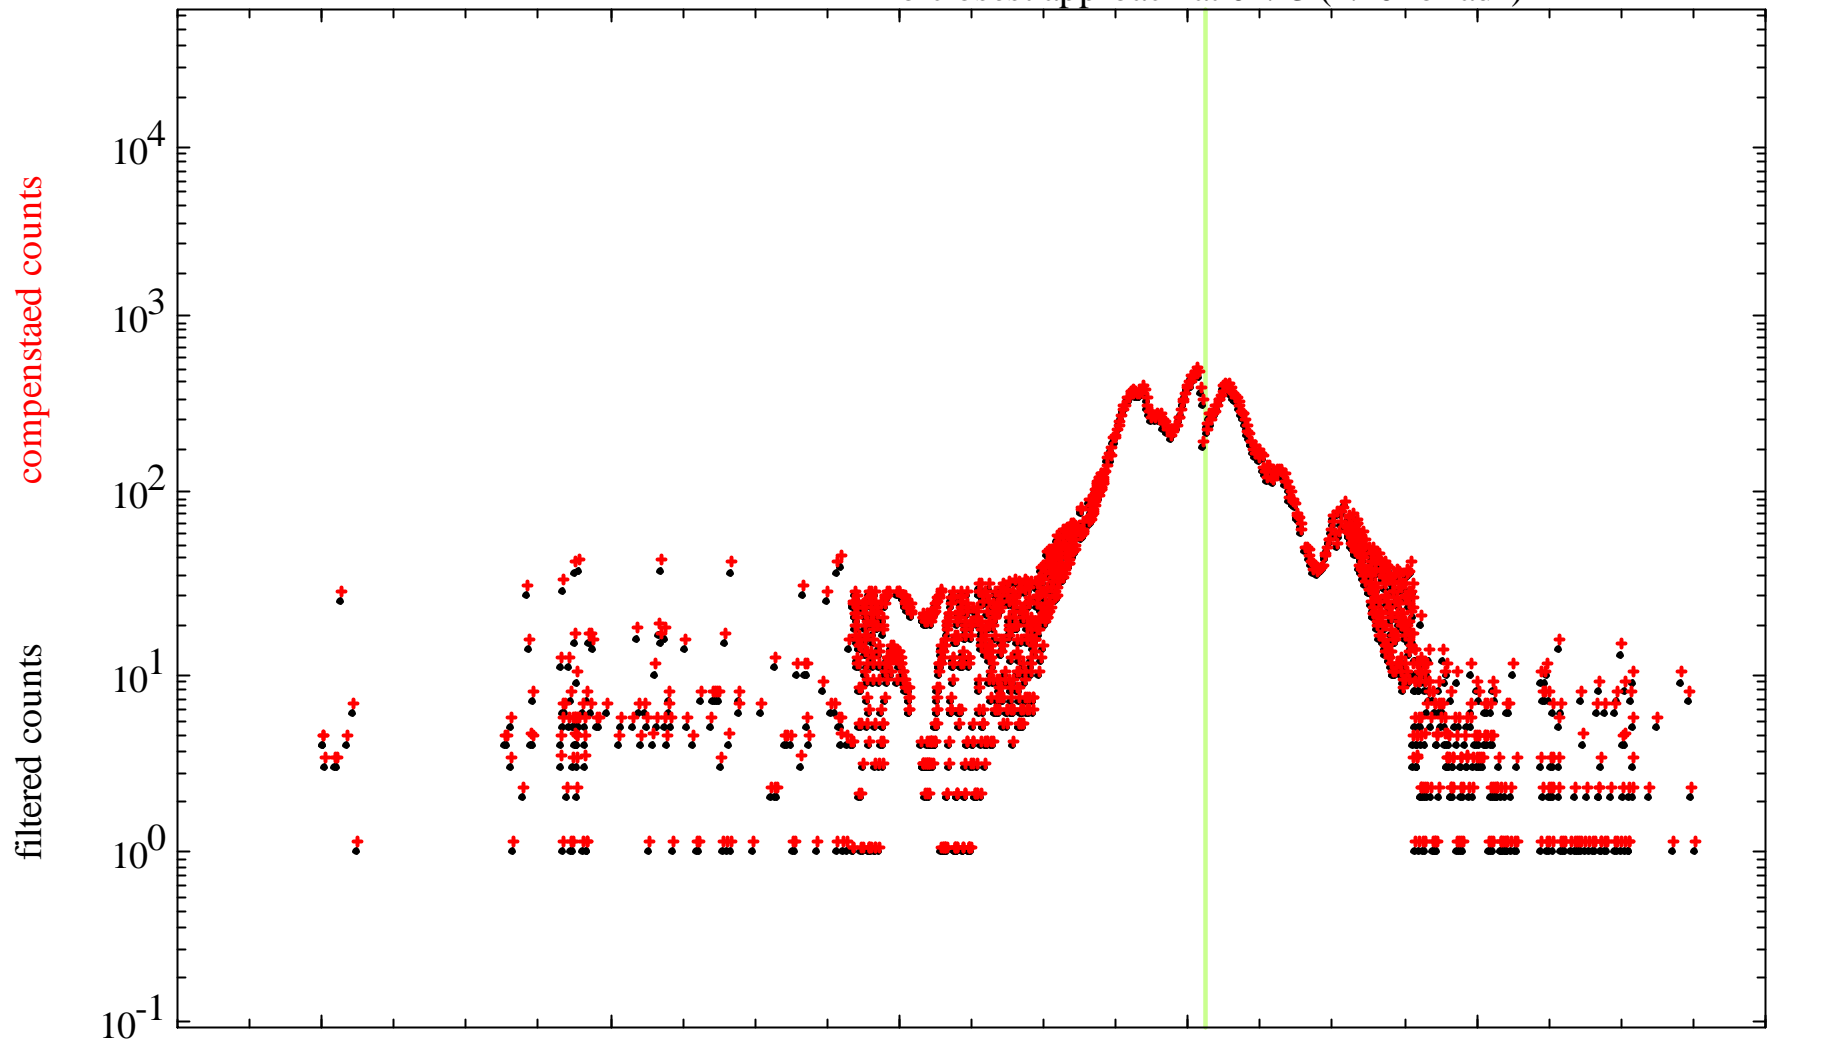

Io 32 orbit Star Scanner data

Io closest approach at 01:23 (1.10 Io radii)

	00:00	00:00	00:00	00:00	00:00	00:00	00:00
DOY: 285	00:00	00:00	00:00	00:00	00:00	00:00	00:00
2001-Oct-12							
L	38.70	29.54	18.33	5.93	17.99	27.64	
Jupiter Range	38.59	29.13	17.68	5.78	17.86	26.90	
Magnetic Lat	2.95	-6.71	10.88	8.95	4.76	9.45	