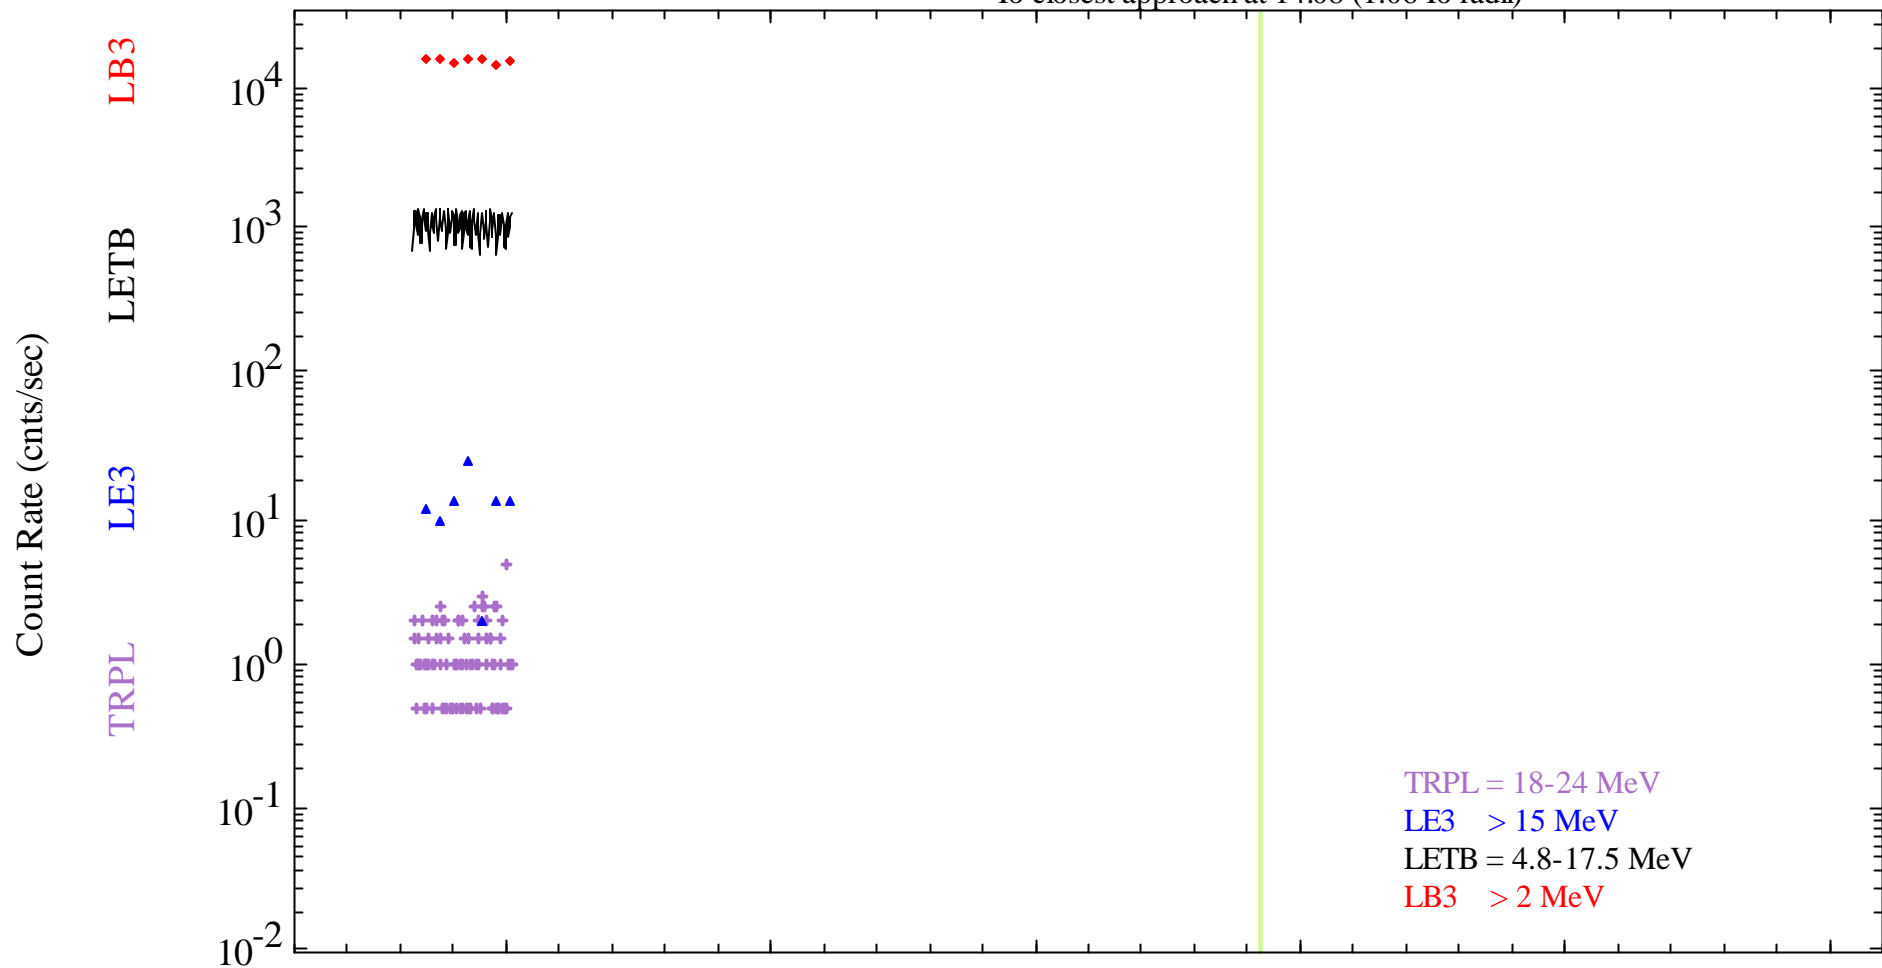

HIC data from orbit I33, Io encounter

Io closest approach at 14:08 (1.06 Io radii)

DOY: 17
2002-Jan-17

13:40 13:50 14:00 14:10 14:20 14:30

Jupiter Range	6.05	5.99	5.93	5.88	5.83	5.79
Io Range	8.14	5.28	2.50	1.24	3.73	5.86
Io LAT	-4.79	-7.68	-16.94	-34.77	-9.00	-4.71
Io ELON	132.94	128.36	116.36	0.51	321.76	316.08