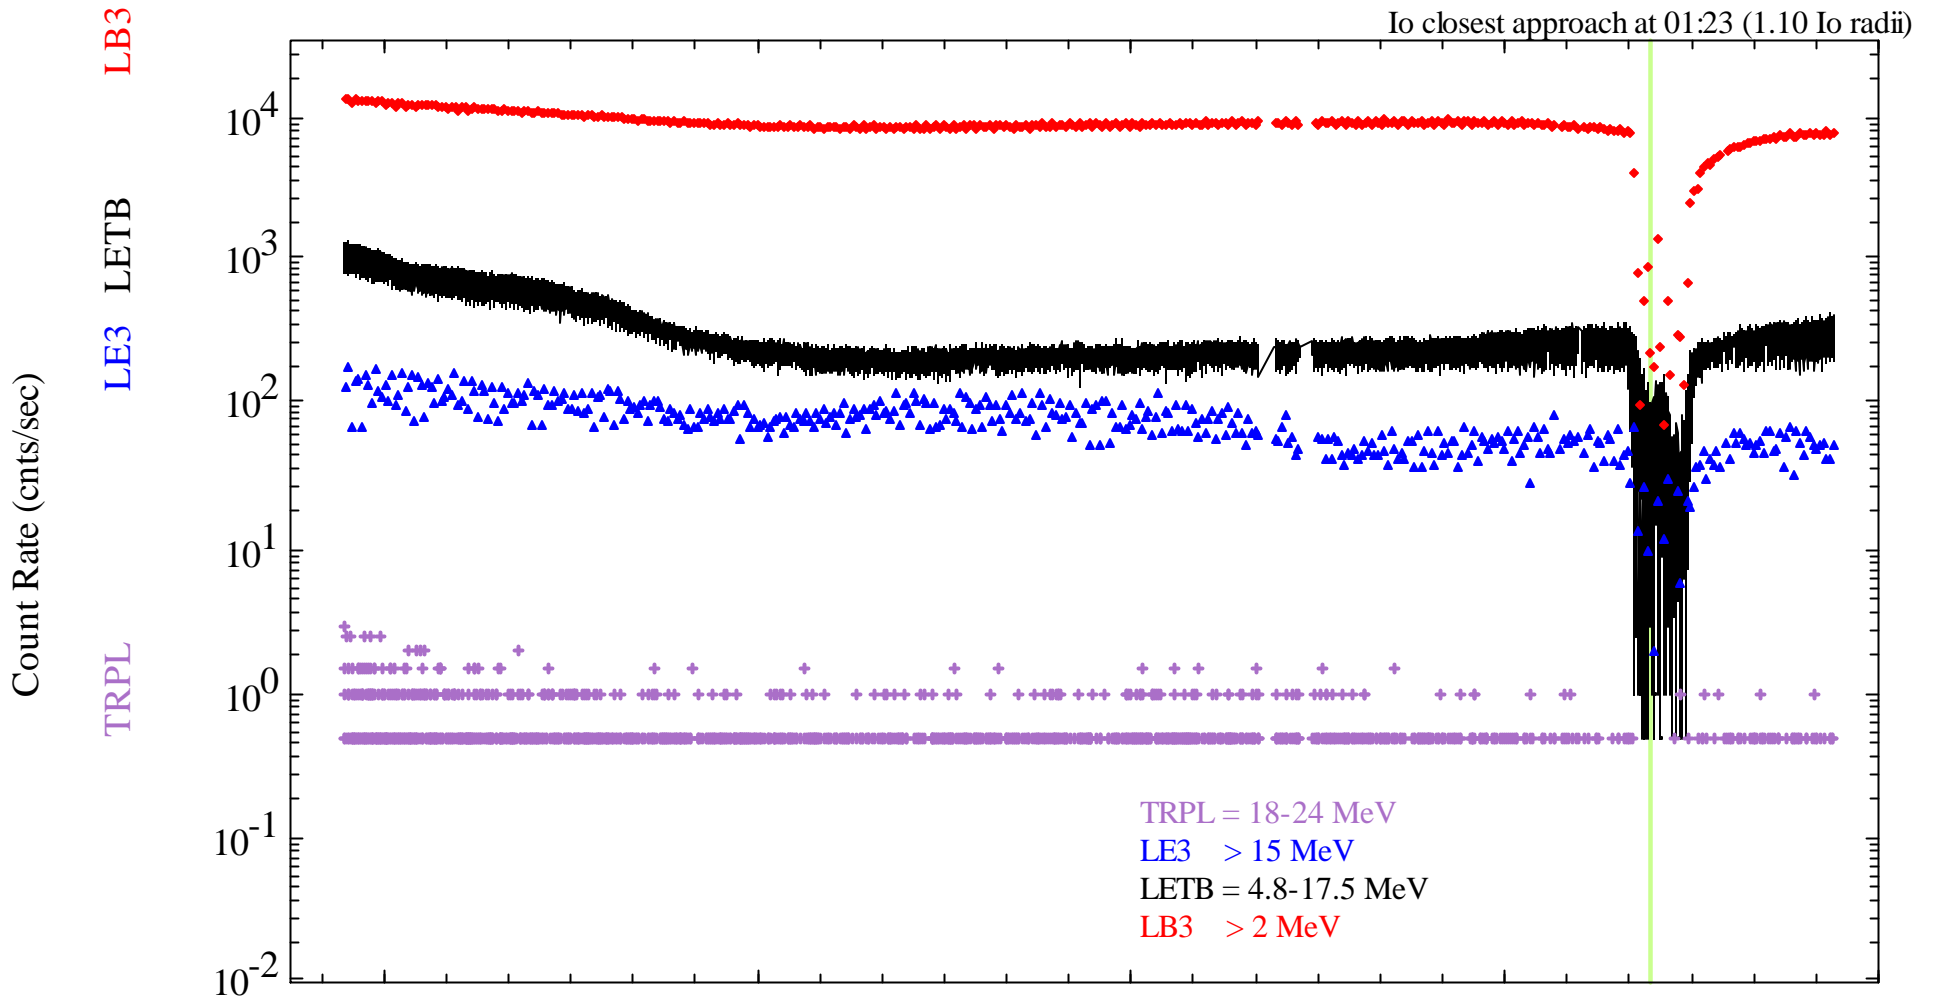

HIC data from orbit I32, Io encounter

DOY: 288 22:00 23:00 00:00 01:00 02:00
2001-Oct-15

Jupiter Range	6.01	5.84	5.78	5.85	6.04
Io Range	47.77	34.40	20.30	5.85	9.05
Io LAT	4.68	4.11	2.76	-5.25	-7.24
Io ELON	87.61	79.71	72.07	65.53	234.52