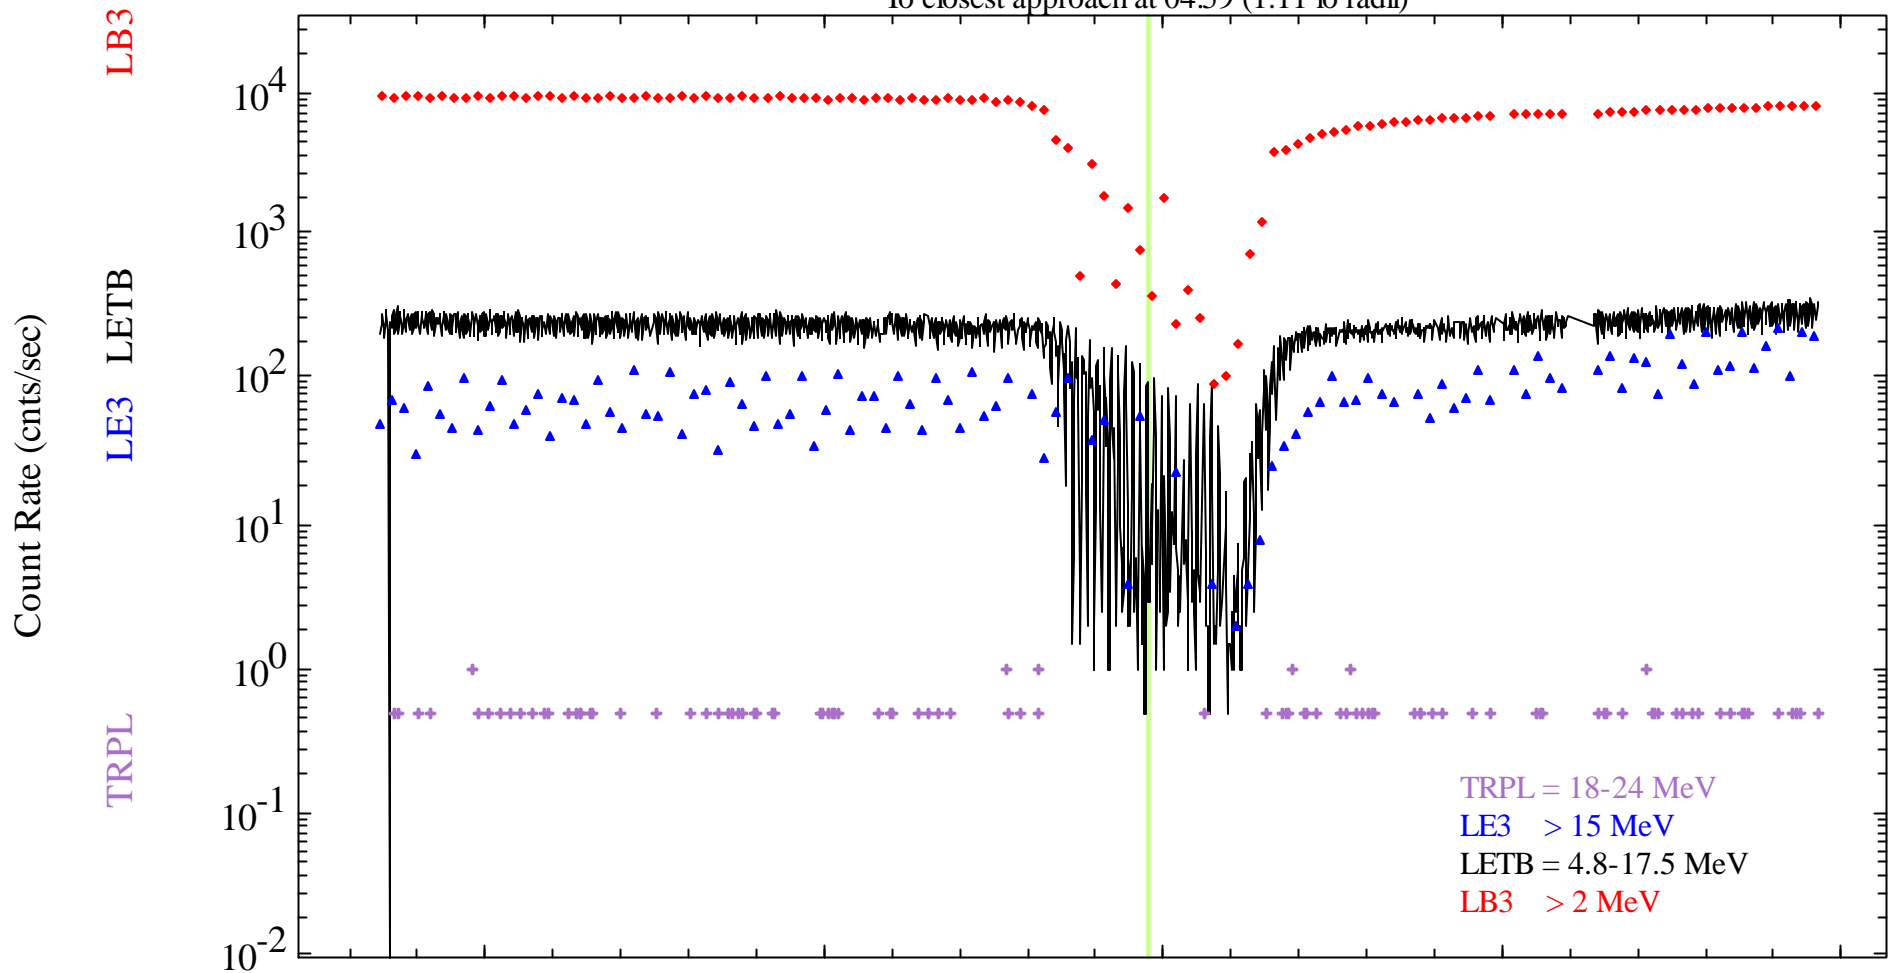

HIC data from orbit I31, Io encounter

Io closest approach at 04:59 (1.11 io radii)

TRPL = 18-24 MeV
 LE3 > 15 MeV
 LETB = 4.8-17.5 MeV
 LB3 > 2 MeV

DOY: 218
 2001-Aug-6

| | | | | | |
|---------------|-------|-------|--------|--------|--------|
| Jupiter Range | 5.94 | 5.93 | 5.93 | 5.94 | 5.95 |
| Io Range | 6.66 | 3.34 | 1.15 | 3.94 | 6.74 |
| Io LAT | 8.64 | 18.70 | 67.40 | 11.07 | 4.04 |
| Io ELON | 93.44 | 93.58 | 235.59 | 262.53 | 262.26 |