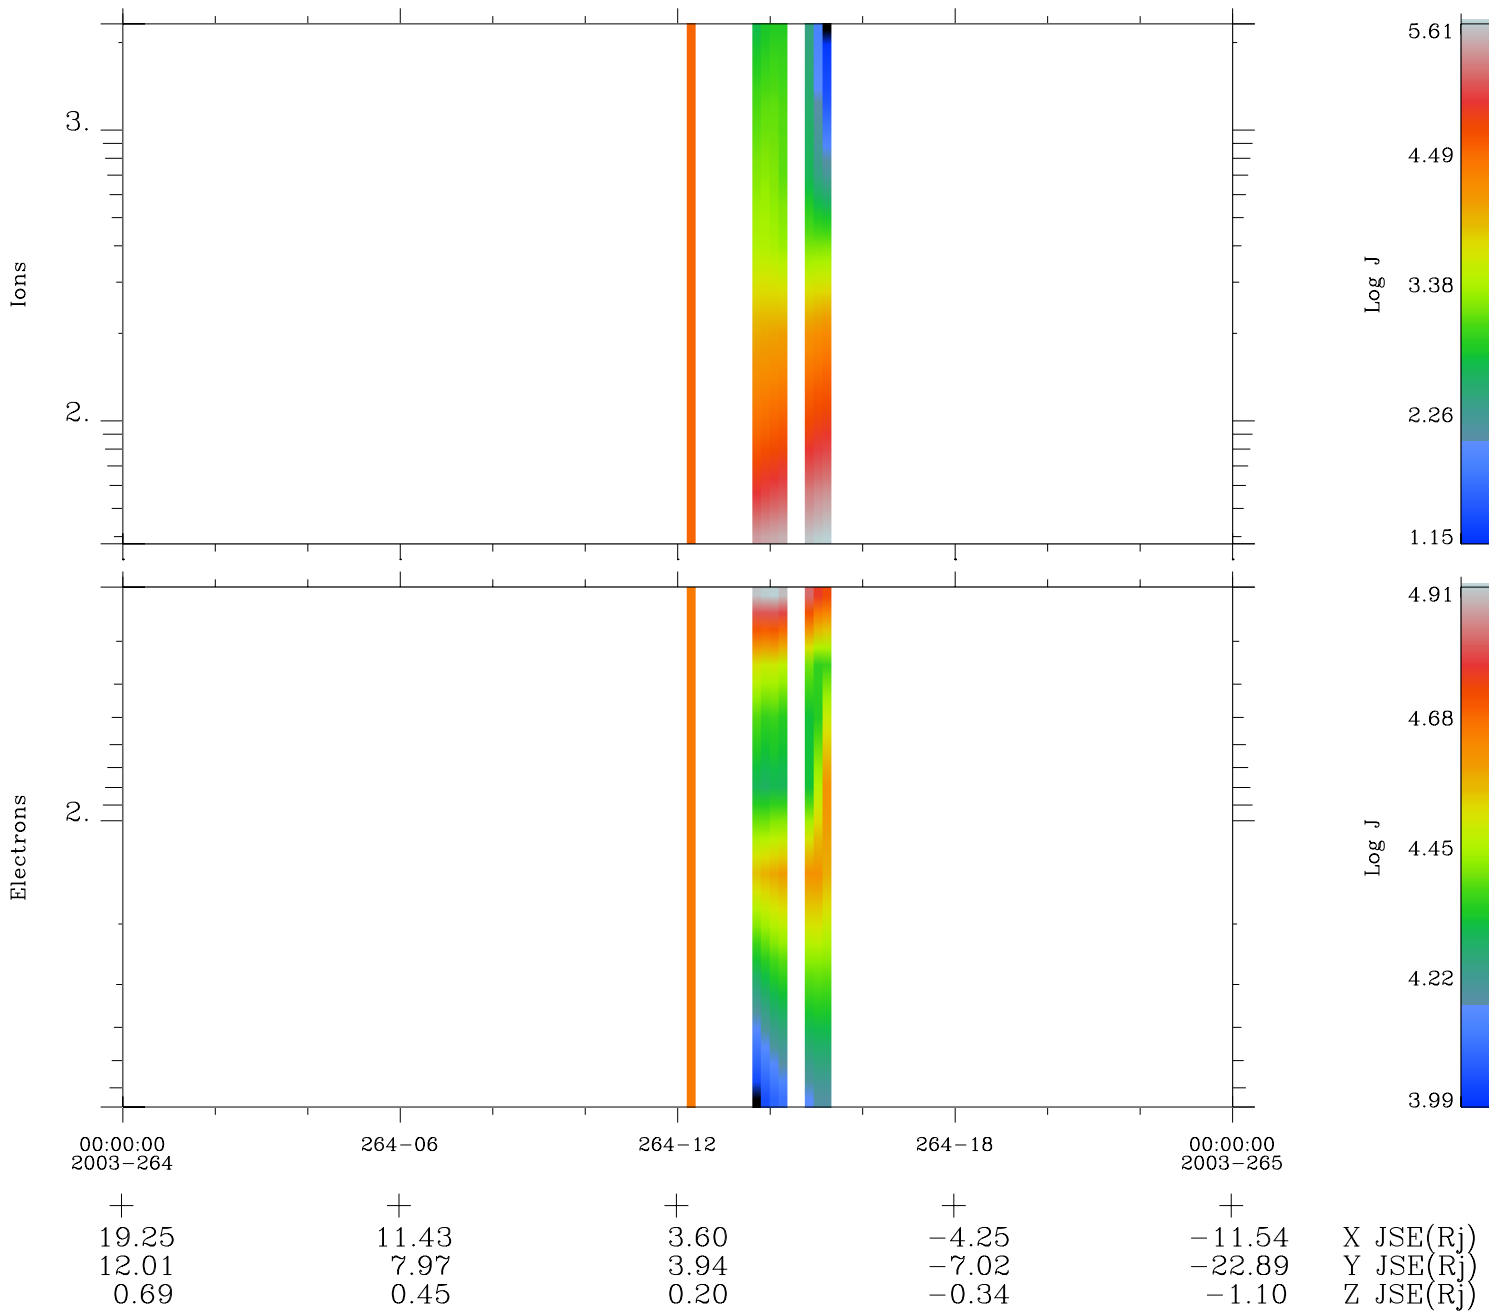

Galileo EPD Real Time Omni Spectrum 03264

Software Version: RTSPEC_OMNI V 1.20
 Data Production: 01-09-03
 Plot Production: Wed Oct 1 10:25:15 2003
 Color File: wondr3
 Geofactor File: 1.1

- ◇ = Jupiter look direction
- = Corotation look direction