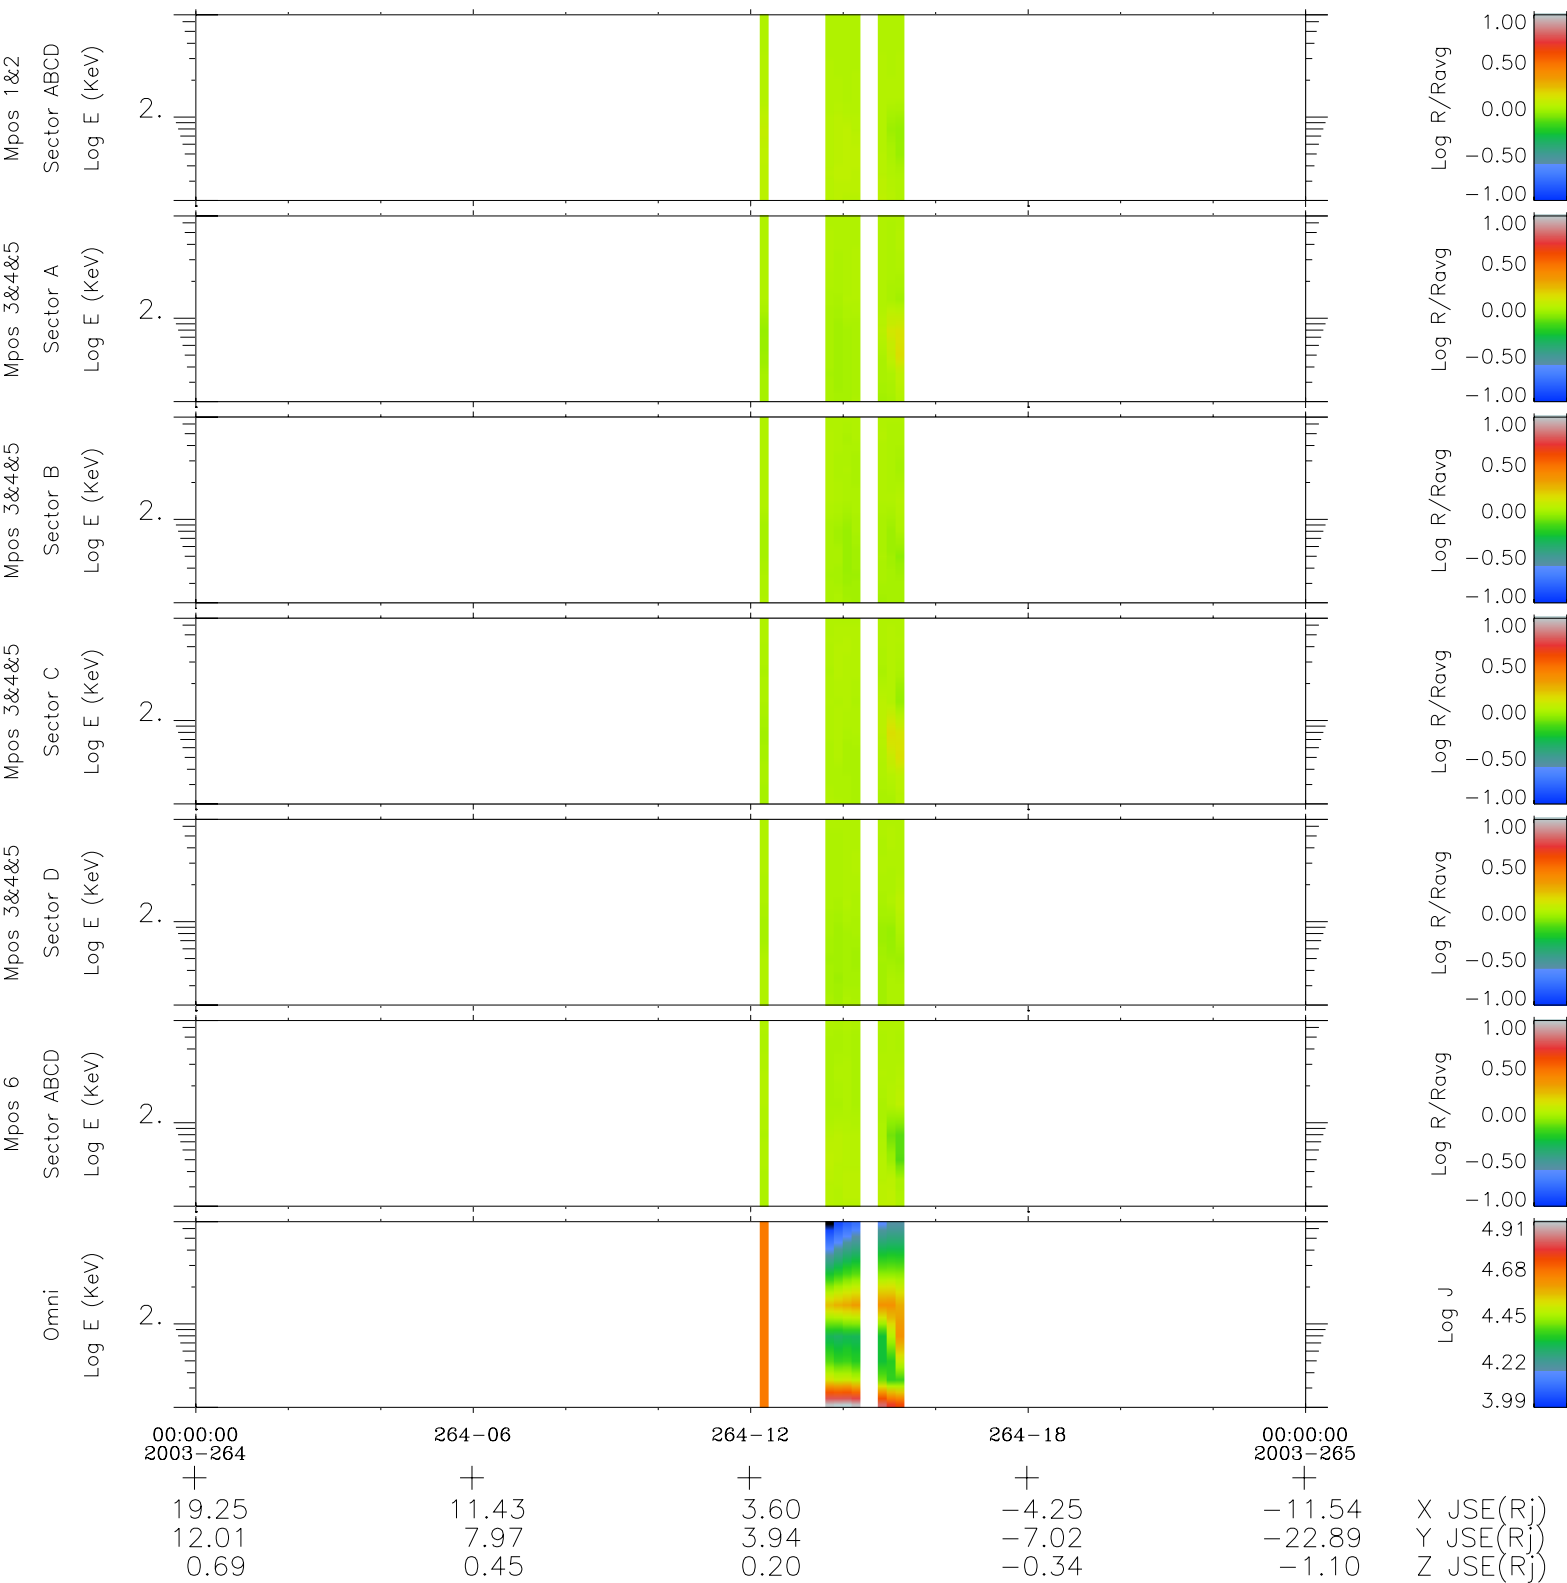

Galileo EPD Real Time R6 Electrons Spectra 03264

Software Version: RTSPEC_R6 V 1.20
 Data Production: 01-09-03
 Plot Production: Wed Oct 1 10:25:15 2003
 Color File: wondr3
 Geofactor File: 1.1

- ◇ = Jupiter look direction
- = Corotation look direction