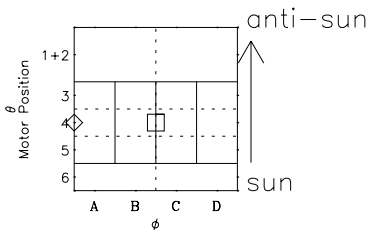

Galileo EPD Real-Time Six-Sector 03264

Software Version: RTLINE_R6 V 1.20
Data Production: 01-09-03
Plot Production: Wed Oct 1 10:25:26 2003

◇ = Jupiter look direction
□ = Corotation look direction