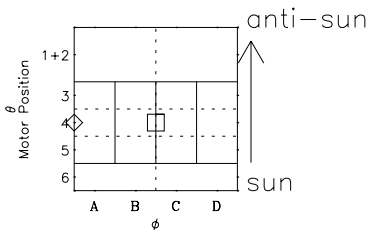

Galileo EPD Real-Time Six-Sector 03264

Software Version: RTLINE_R6 V 1.20
Data Production: 01-09-03
Plot Production: Wed Oct 1 10:25:25 2003

◇ = Jupiter look direction
□ = Corotation look direction