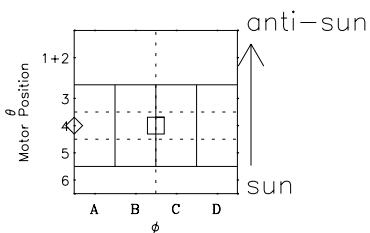

# Galileo EPD Real-Time Six-Sector 03264

Software Version: RTLINE\_R6 V 1.20  
Data Production: 01-09-03  
Plot Production: Wed Oct 1 10:25:25 2003

◇ = Jupiter look direction  
□ = Corotation look direction