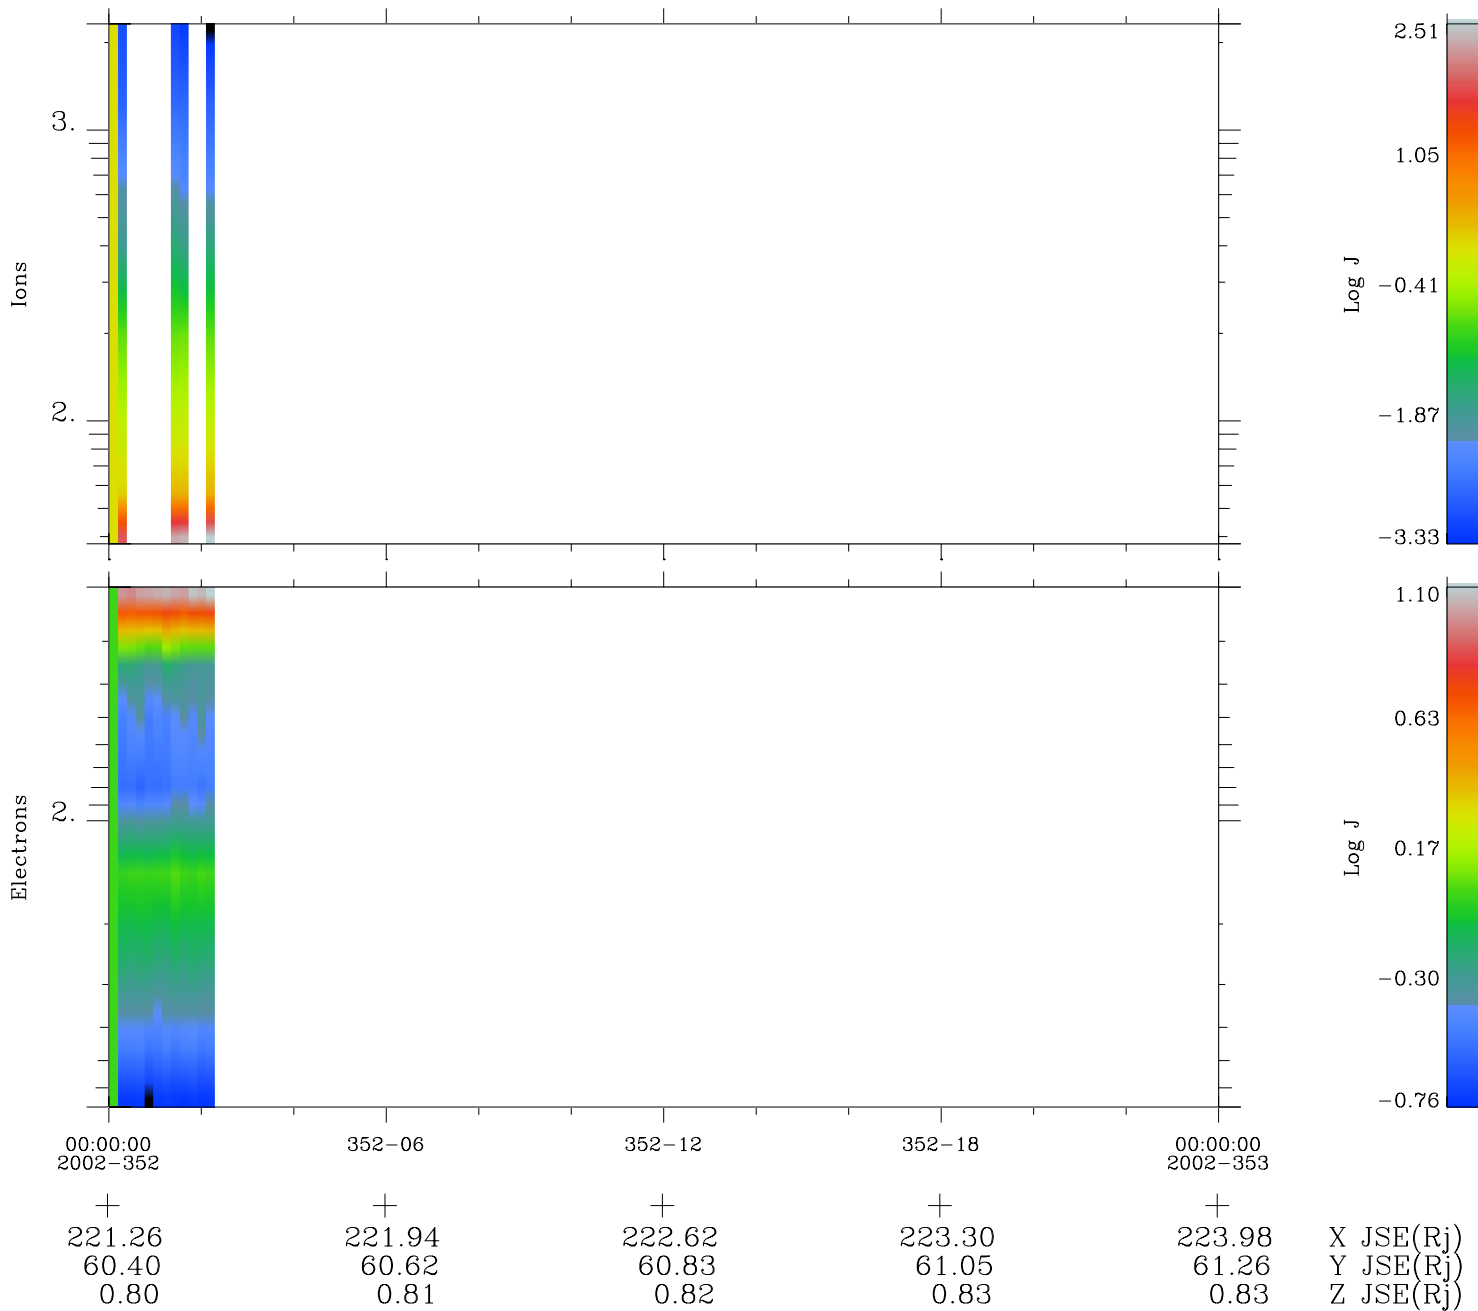

Galileo EPD Real Time Omni Spectrum 02352

Software Version: RTSPEC_OMNI V 1.20
 Data Production: 18-11-02
 Plot Production: Wed Dec 18 03:15:21 2002
 Color File: wondr3
 Geofactor File: 1.1

- ◇ = Jupiter look direction
- = Corotation look direction