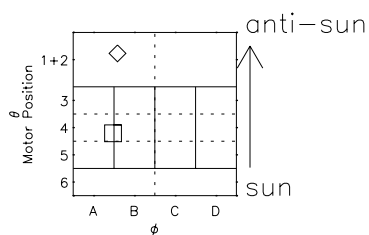

Galileo EPD Real Time R6 Electrons Spectra 02352

Software Version: RTSPEC_R6 V 1.20
 Data Production: 18-11-02
 Plot Production: Wed Dec 18 03:15:19 2002
 Color File: wondr3
 Geofactor File: 1.1

- ◇ = Jupiter look direction
- = Corotation look direction