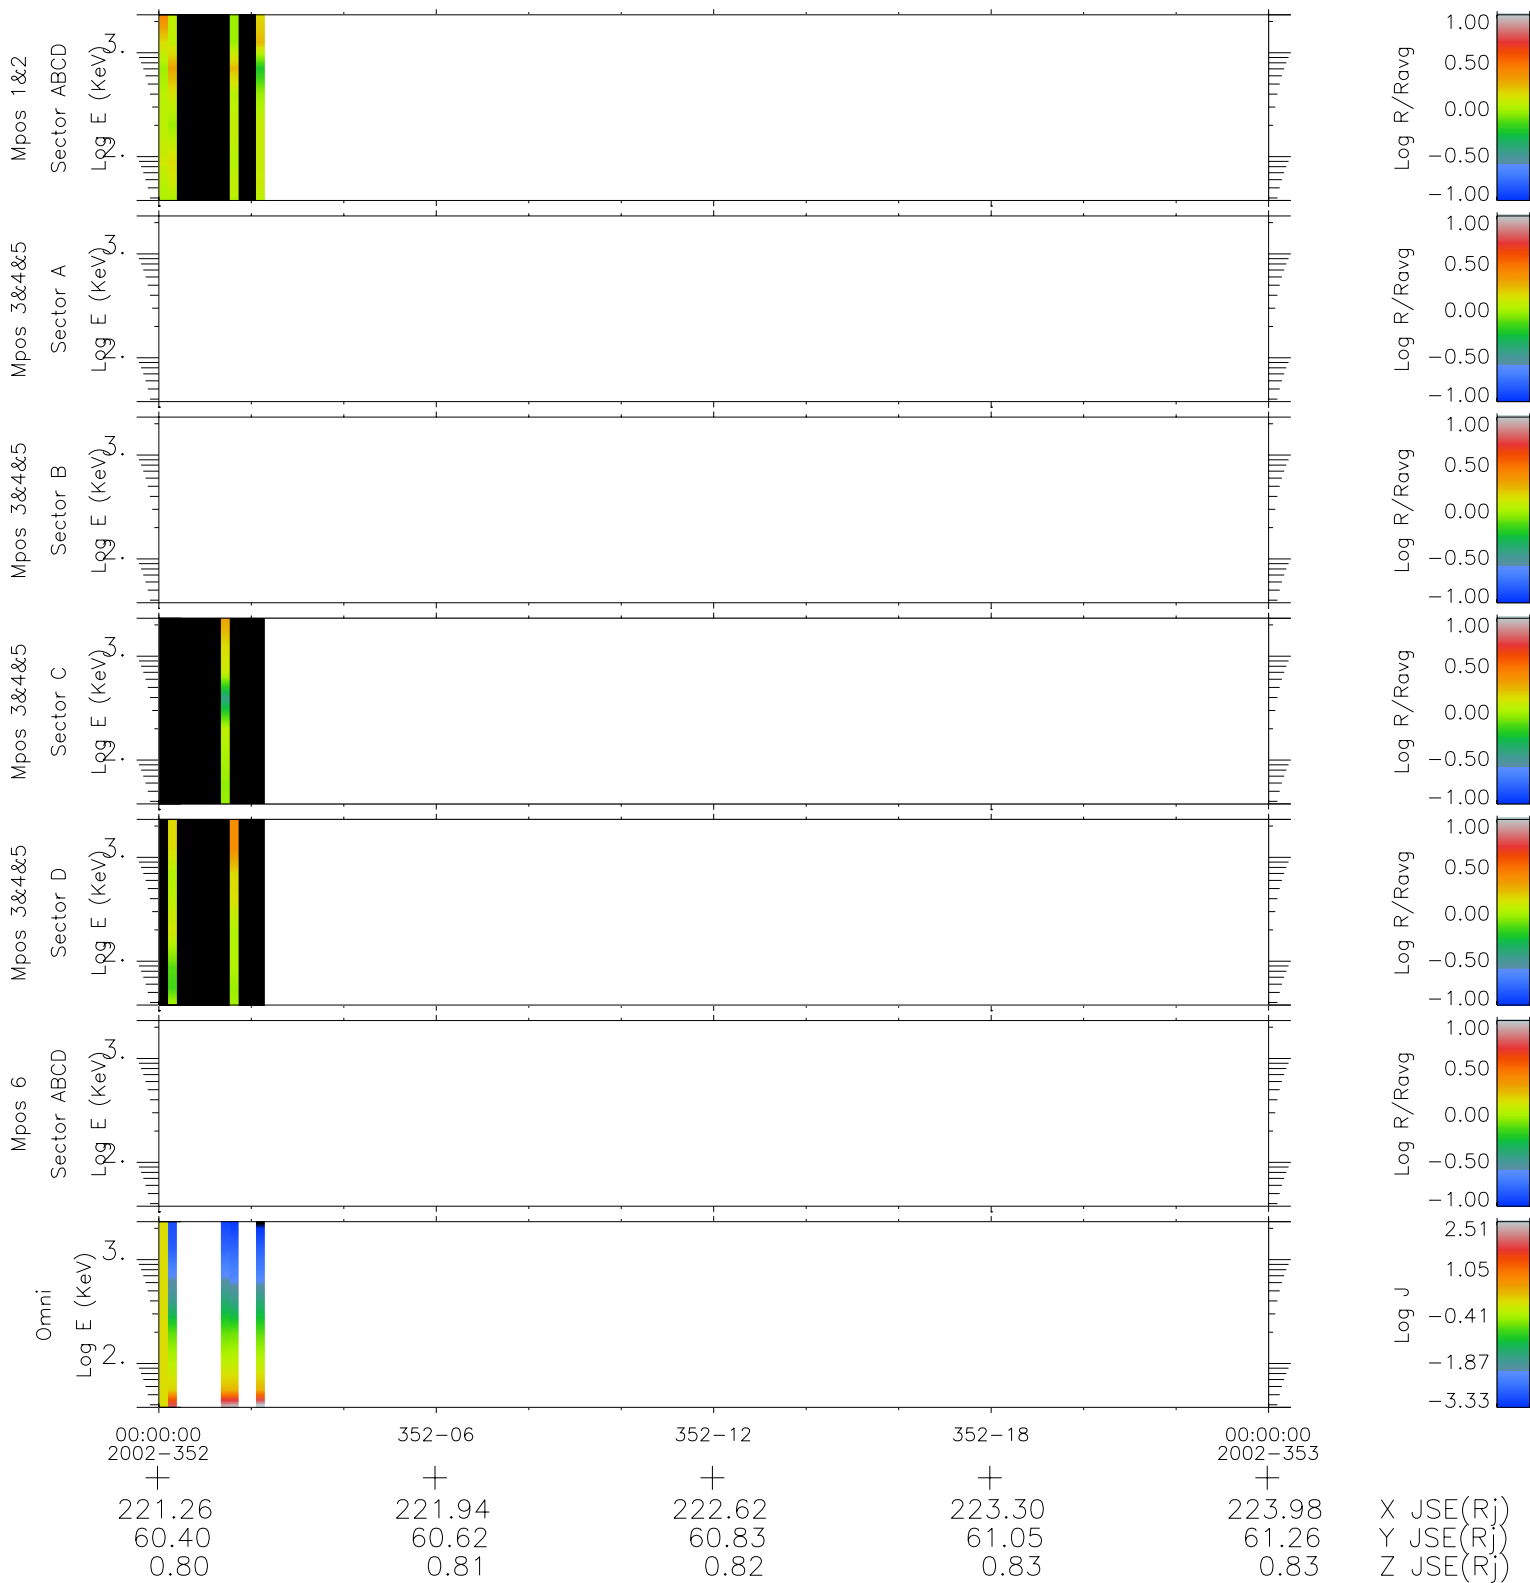

Galileo EPD Real Time R6 Ions Spectra 02352

Software Version: RTSPEC_R6 V 1.20
 Data Production: 18-11-02
 Plot Production: Wed Dec 18 03:15:16 2002
 Color File: wondr3
 Geofactor File: 1.1

- ◇ = Jupiter look direction
- = Corotation look direction