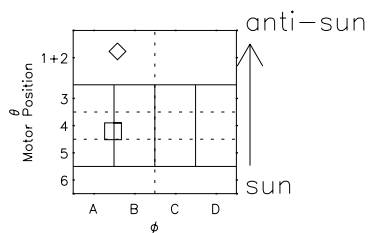

Galileo EPD Real Time R6 Ions Spectra 02352

Software Version: RTSPEC_R6 V 1.20
 Data Production: 18-11-02
 Plot Production: Wed Dec 18 03:15:16 2002
 Color File: wondr3
 Geofactor File: 1.1

- ◇ = Jupiter look direction
- = Corotation look direction