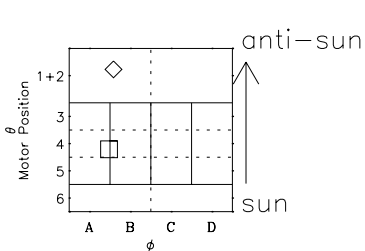

# Galileo EPD Real-Time Omni 02352

Software Version: RTLINE\_OMNI V 1.20  
Data Production: 18-11-02  
Plot Production: Wed Dec 18 03:15:55 2002

- ◇ = Jupiter look direction
- = Corotation look direction