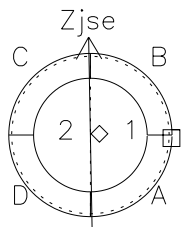

Galileo EPD Real-Time Six-Sector 02352

Software Version: RTLINE_R6 V 1.20
Data Production: 18-11-02
Plot Production: Wed Dec 18 03:15:59 2002

◇ = Jupiter look direction
□ = Corotation look direction