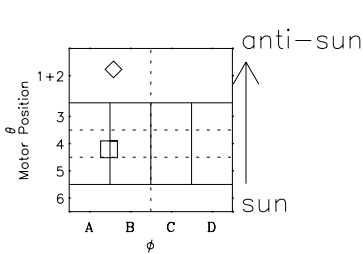

Galileo EPD Real-Time Six-Sector 02352

Software Version: RTLINE_R6 V 1.20
Data Production: 18-11-02
Plot Production: Wed Dec 18 03:15:59 2002

◇ = Jupiter look direction
□ = Corotation look direction