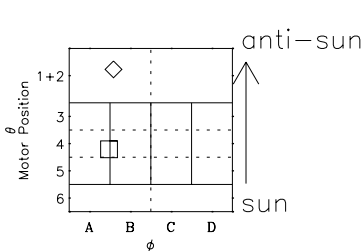

# Galileo EPD Real-Time Six-Sector 02352

Software Version: RTLINE\_R6 V 1.20  
Data Production: 18-11-02  
Plot Production: Wed Dec 18 03:15:58 2002

- ◇ = Jupiter look direction
- = Corotation look direction