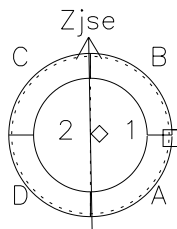

# Galileo EPD Real-Time Six-Sector 02352

Software Version: RTLINE\_R6 V 1.20  
Data Production: 18-11-02  
Plot Production: Wed Dec 18 03:15:58 2002

- ◇ = Jupiter look direction
- = Corotation look direction